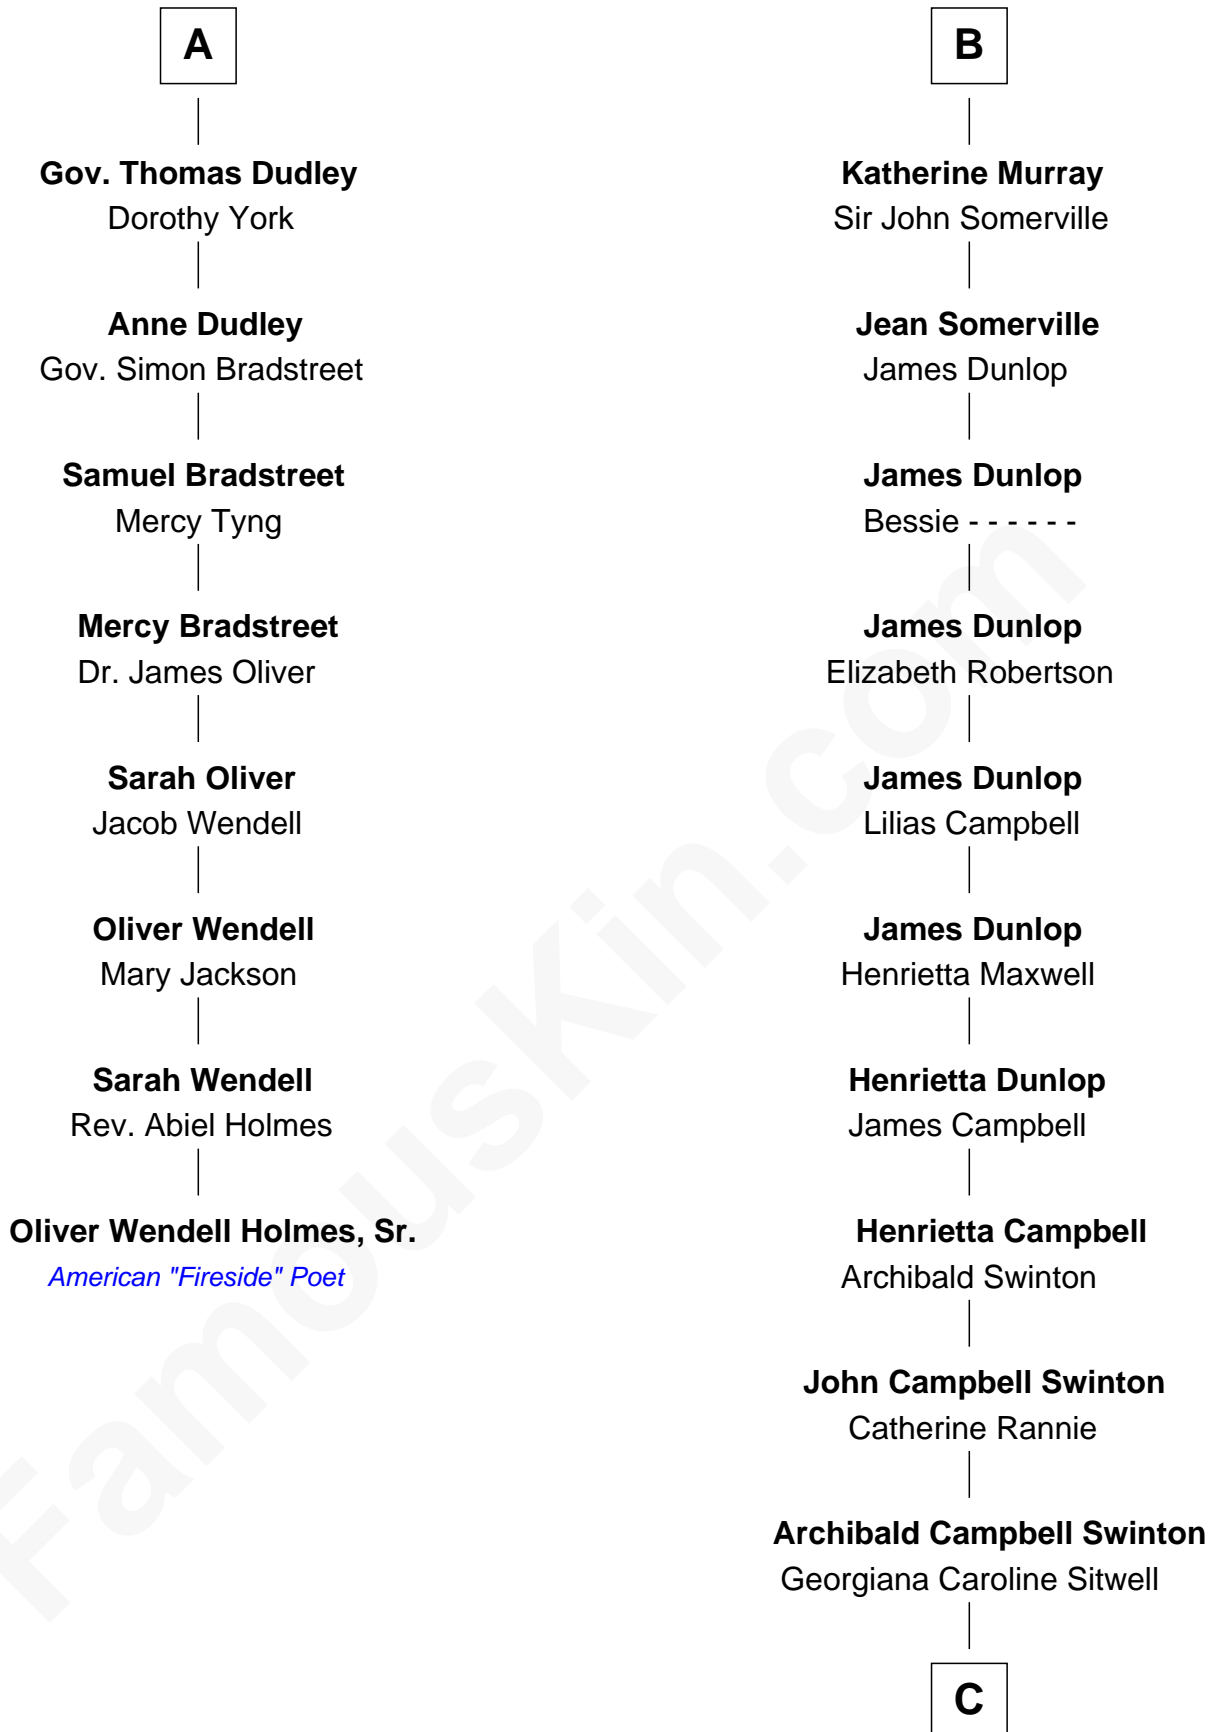

FamousKin.com
Relationship Chart of
Oliver Wendell Holmes, Sr.
American "Fireside" Poet

14th cousin 6 times removed of

Tilda Swinton
Movie Actress

Sir Thomas de Holand
 Alice Fitzalan

C

George Sitwell Campbell Swinton

Elizabeth Ebsworth

Alan Henry Campbell Swinton

Mariora Beatrice Evelyn Rochfort Alers-Hankey

Sir John Swinton

Judith Balfour Killen

Tilda Swinton

Movie Actress