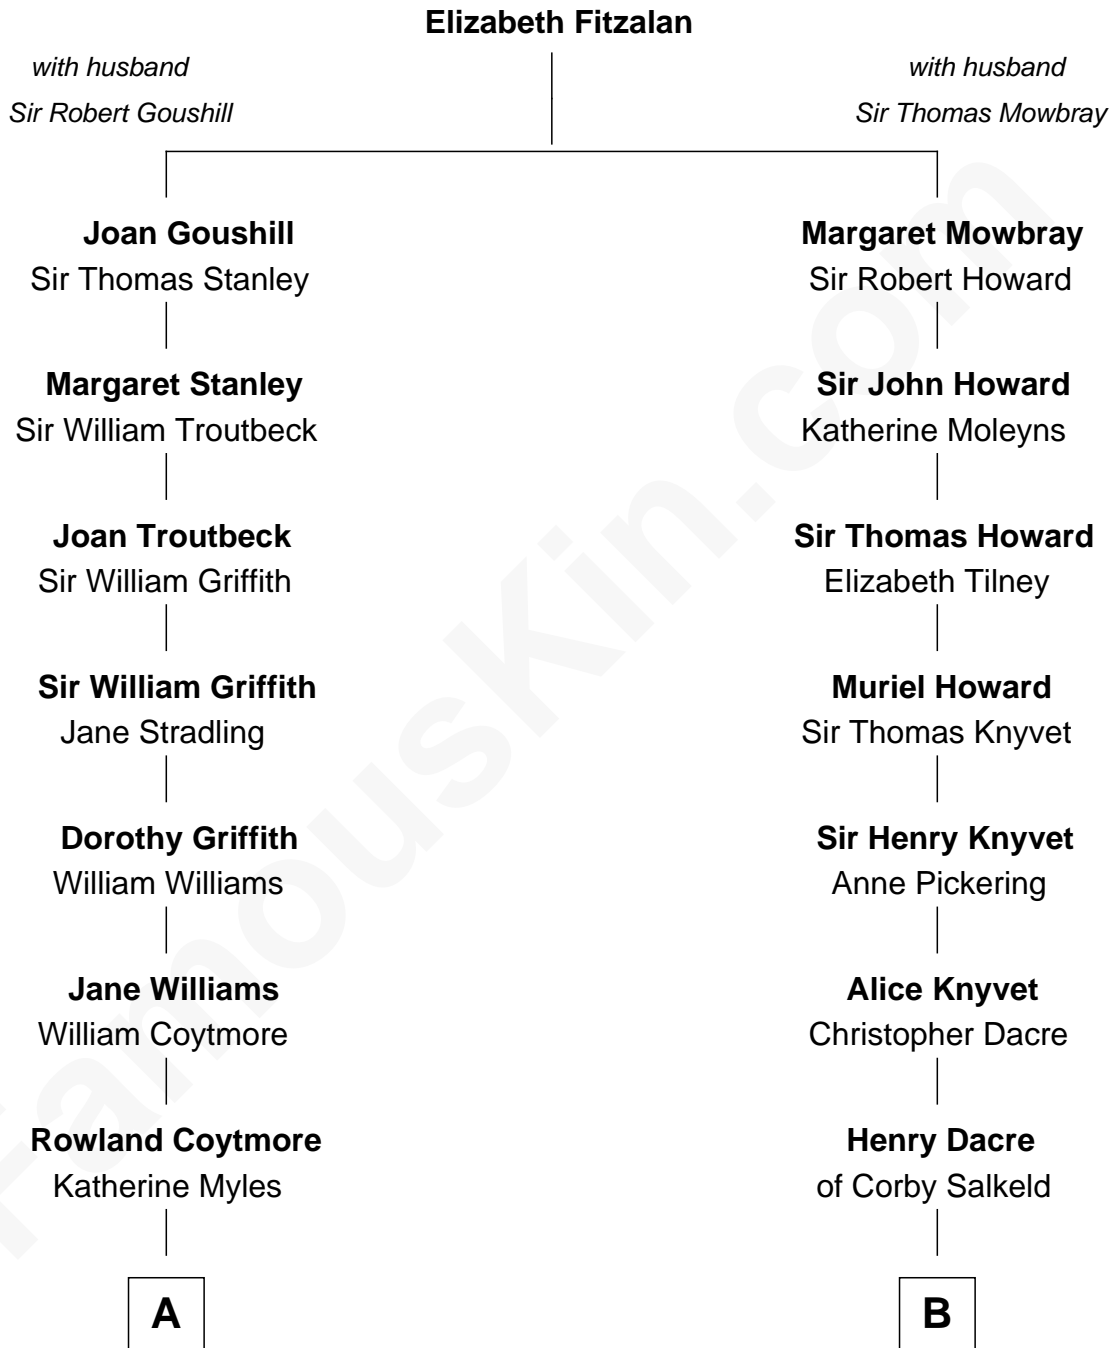

FamousKin.com
Relationship Chart of
Oliver Wendell Holmes, Sr.
American "Fireside" Poet

13th cousin 4 times removed of

Tilda Swinton
Movie Actress

Tilda Swinton photo by [Nicolas Genin](#) (CC BY-SA 2.0)