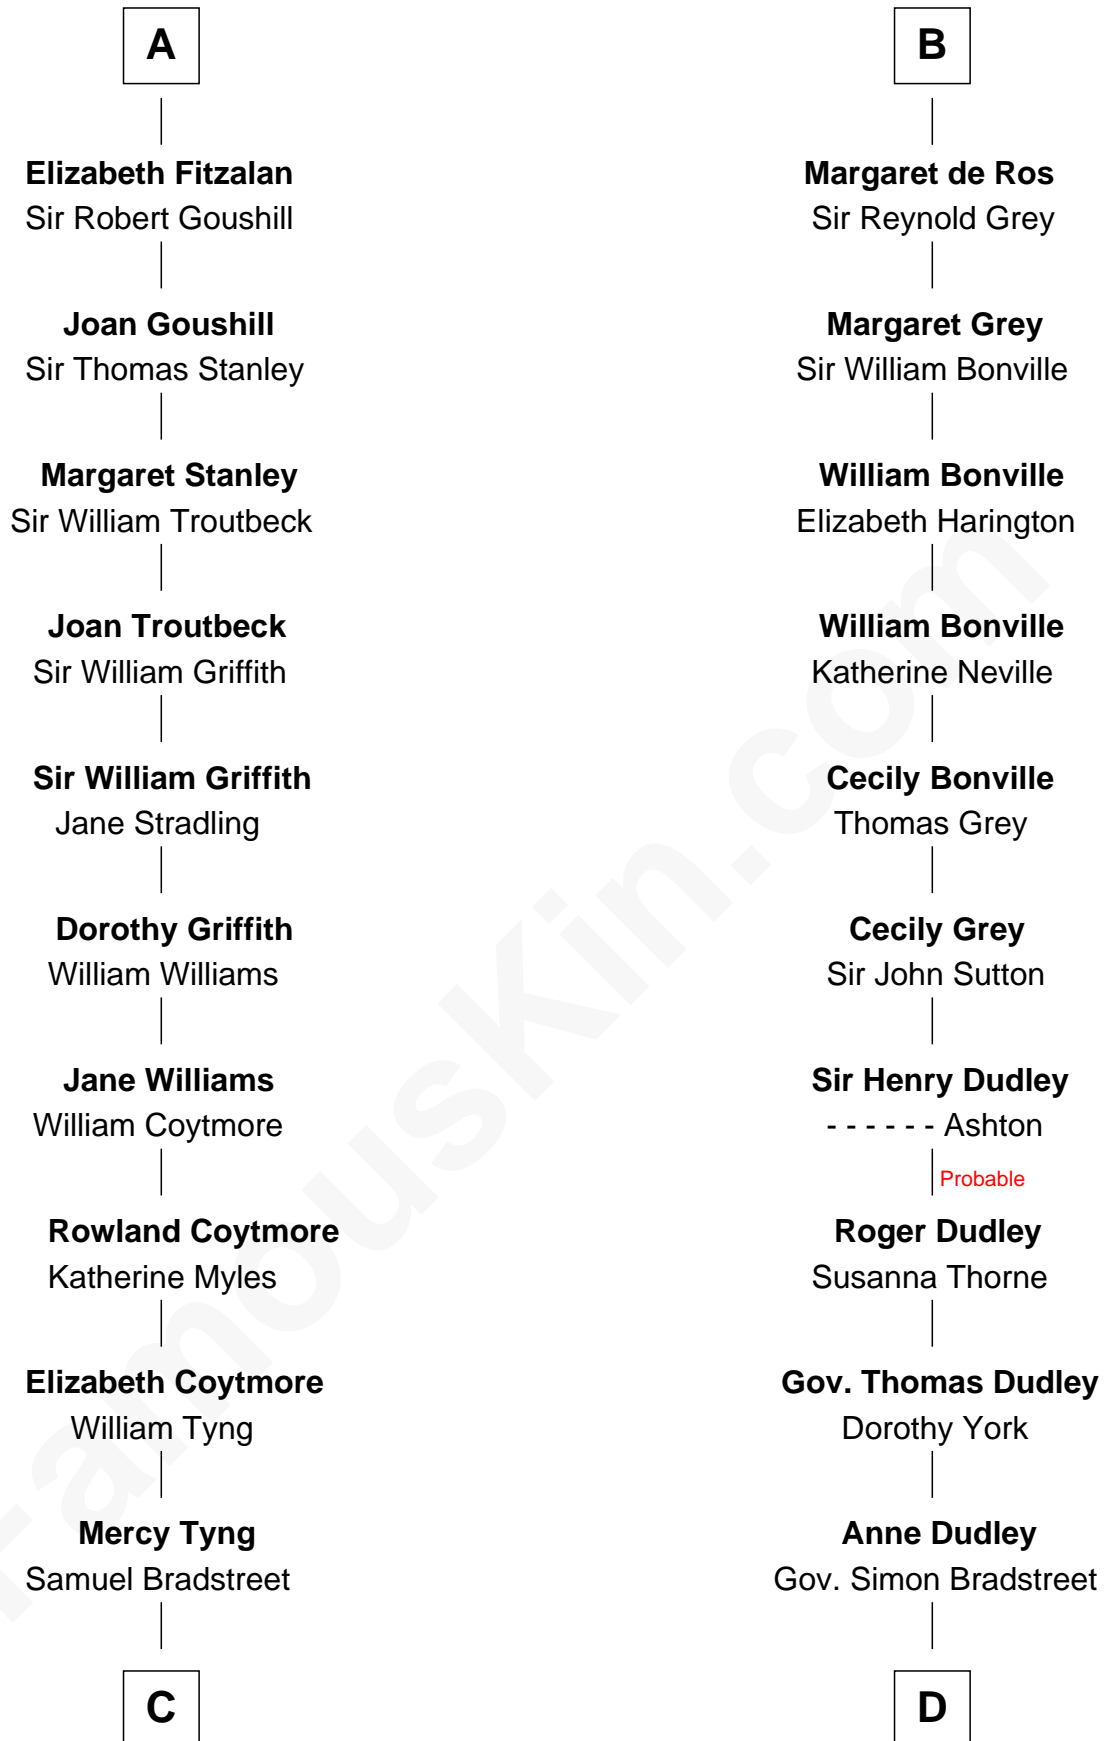

FamousKin.com
Relationship Chart of
Oliver Wendell Holmes, Sr.
American "Fireside" Poet

21st cousin of

Jane (Appleton) Pierce
First Lady of President Franklin Pierce

Robert de Bermingham

C

Mercy Bradstreet