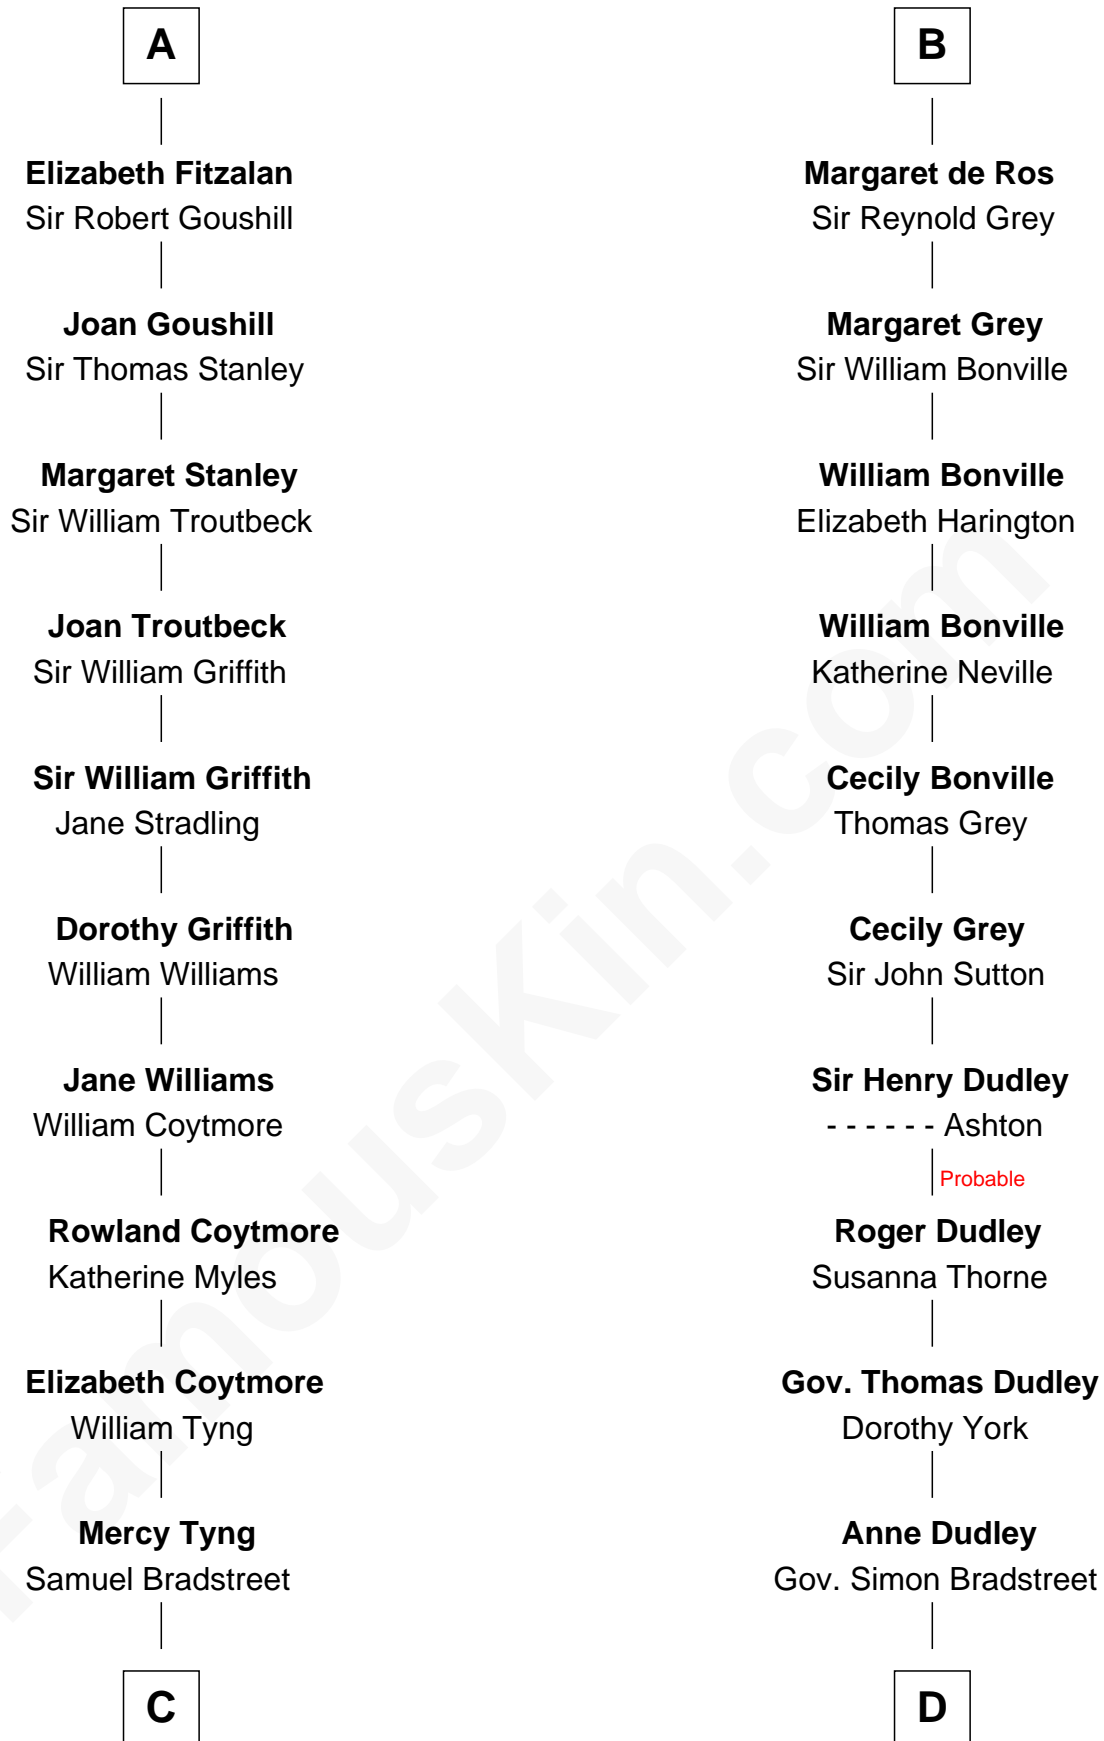

## Relationship Chart of

### Oliver Wendell Holmes, Sr.

American "Fireside" Poet

21st cousin of

### Jane (Appleton) Pierce

First Lady of President Franklin Pierce

**C**

**Mercy Bradstreet**

Dr. James Oliver

**Sarah Oliver**

Jacob Wendell

**Oliver Wendell**