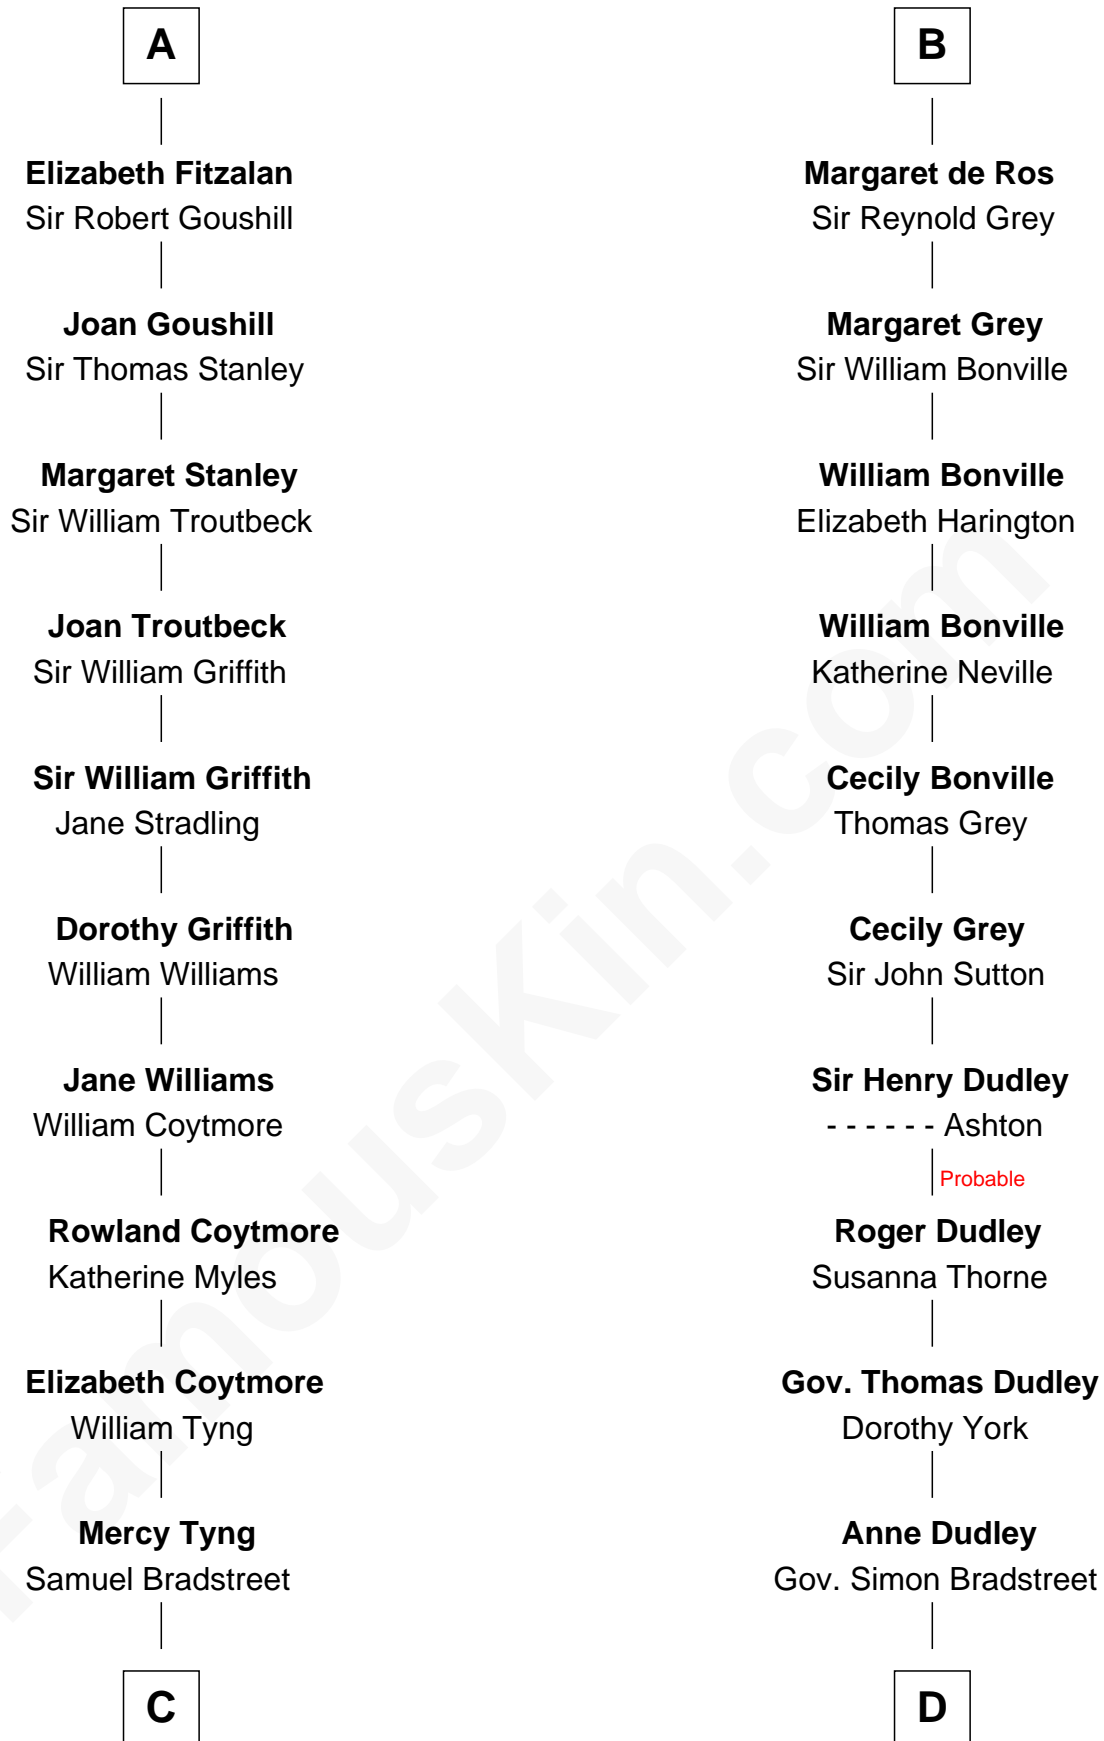

FamousKin.com
Relationship Chart of
Oliver Wendell Holmes, Sr.

American "Fireside" Poet

21st cousin of

Jane (Appleton) Pierce

First Lady of President Franklin Pierce

C

Mercy Bradstreet

Dr. James Oliver