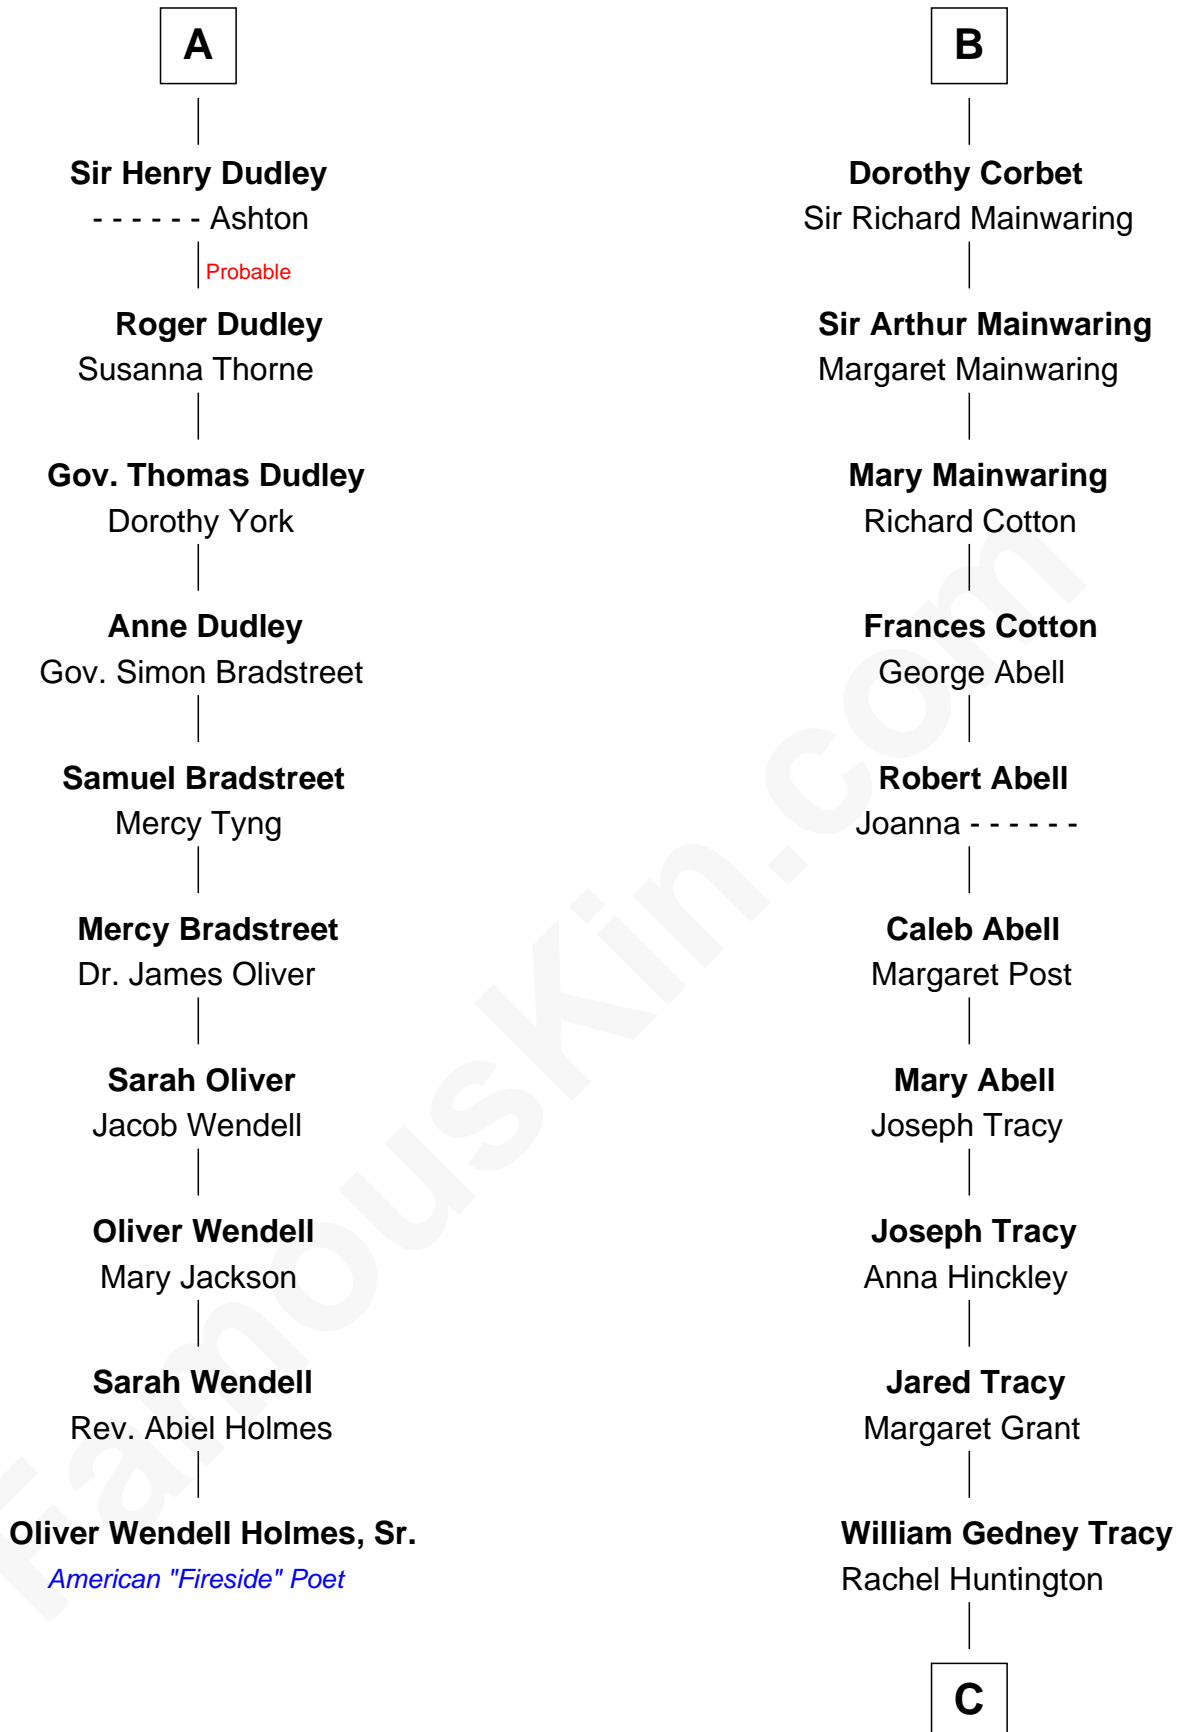

FamousKin.com
Relationship Chart of
Oliver Wendell Holmes, Sr.
American "Fireside" Poet

16th cousin 4 times removed of

Henry Sturgis Morgan
Co-Founder of Morgan Stanley

C

Charles F. Tracy

Louisa Kirkland

Frances Louisa Tracy

John Pierpont Morgan

John Pierpont Morgan

Jane Norton Grew

Henry Sturgis Morgan

Co-Founder of Morgan Stanley

FamousKin.com