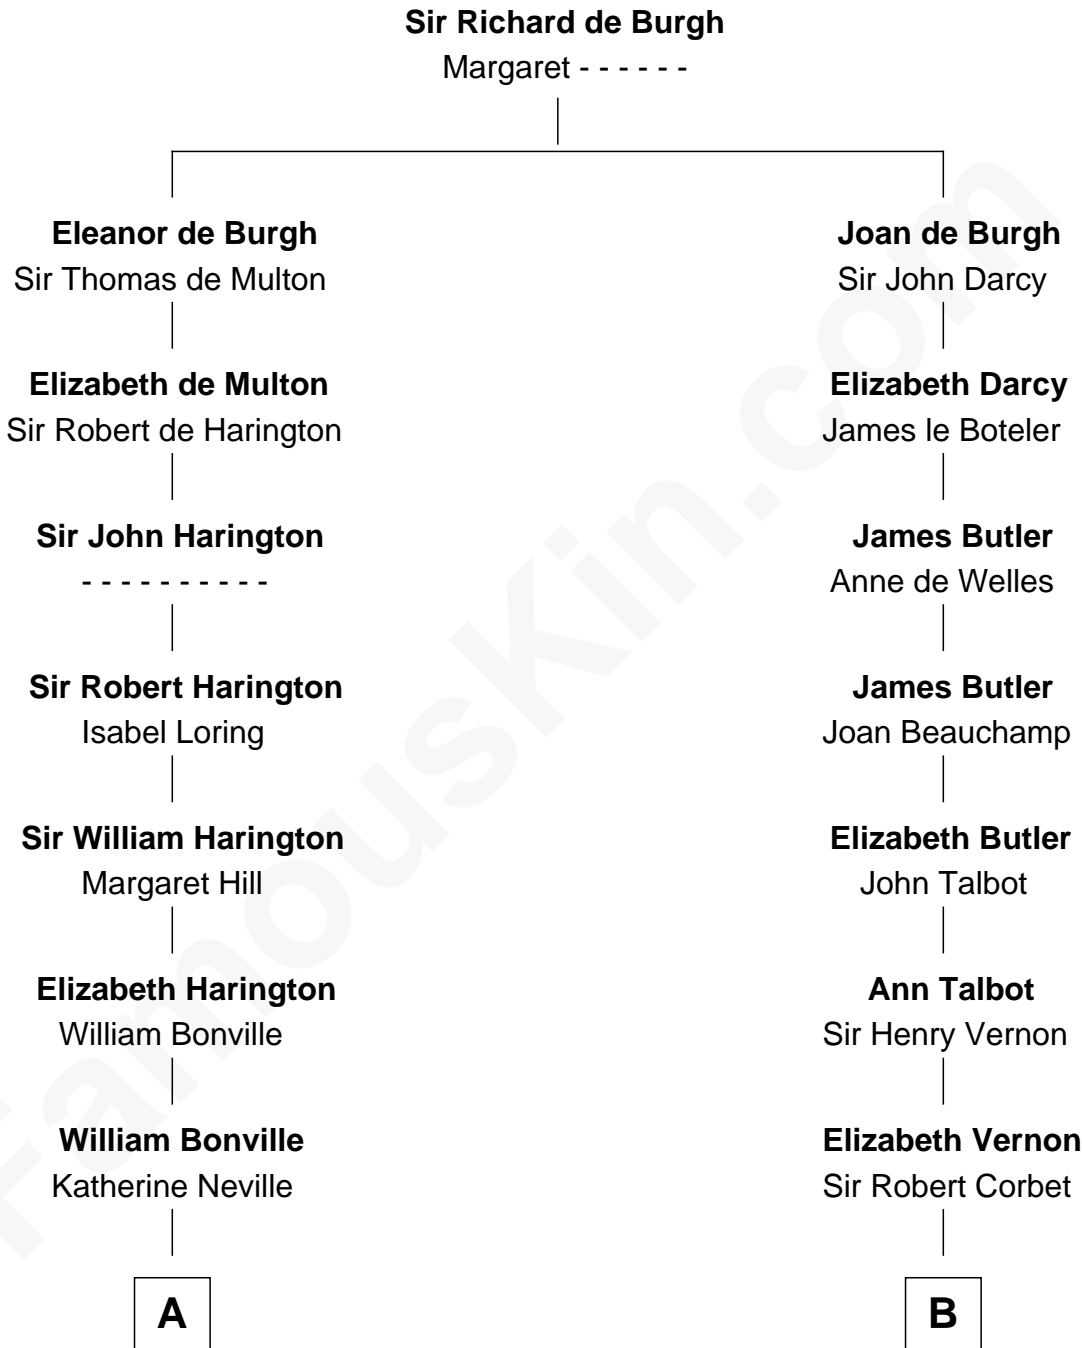

**FamousKin.com**  
**Relationship Chart of**  
**Oliver Wendell Holmes, Sr.**  
*American "Fireside" Poet*

**18th cousin 2 times removed of**  
**Henry Sturgis Morgan**  
*Co-Founder of Morgan Stanley*

**C**

**Sarah Wendell**  
Rev. Abiel Holmes

**Oliver Wendell Holmes, Sr.**  
*American "Fireside" Poet*

**D**

**Charles F. Tracy**  
Louisa Kirkland

**Frances Louisa Tracy**  
John Pierpont Morgan

**John Pierpont Morgan**  
Jane Norton Grew