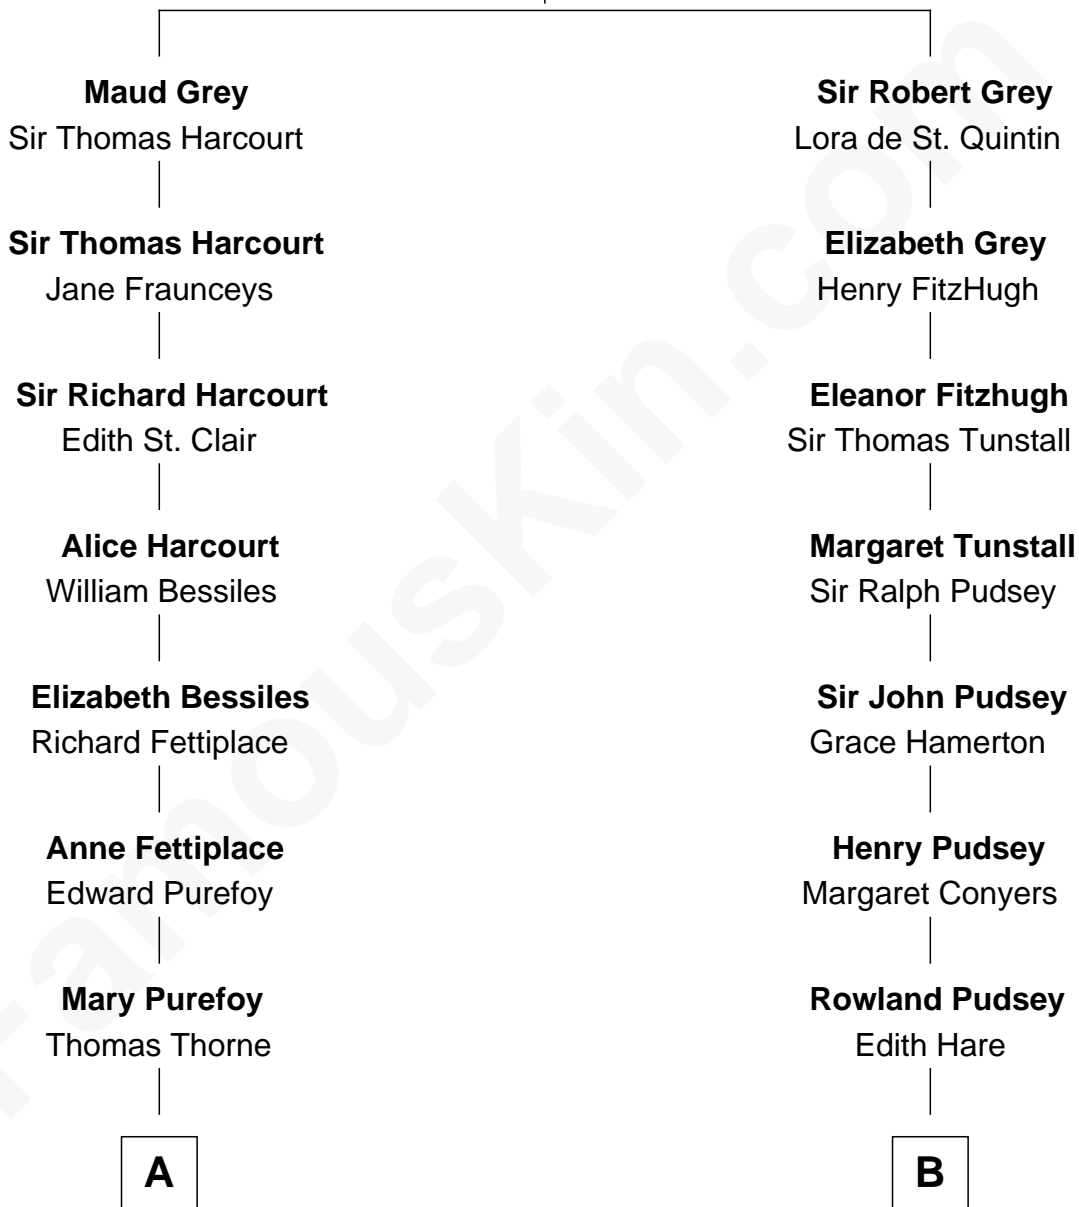

FamousKin.com
Relationship Chart of
Oliver Wendell Holmes, Sr.
American "Fireside" Poet

15th cousin 3 times removed of

Fitzhugh Lee

40th Governor of Virginia

Sir John Grey
 Avice Marmion

C

Sydney Smith Lee

Anna Maria Mason

Fitzhugh Lee

40th Governor of Virginia

FamousKin.com