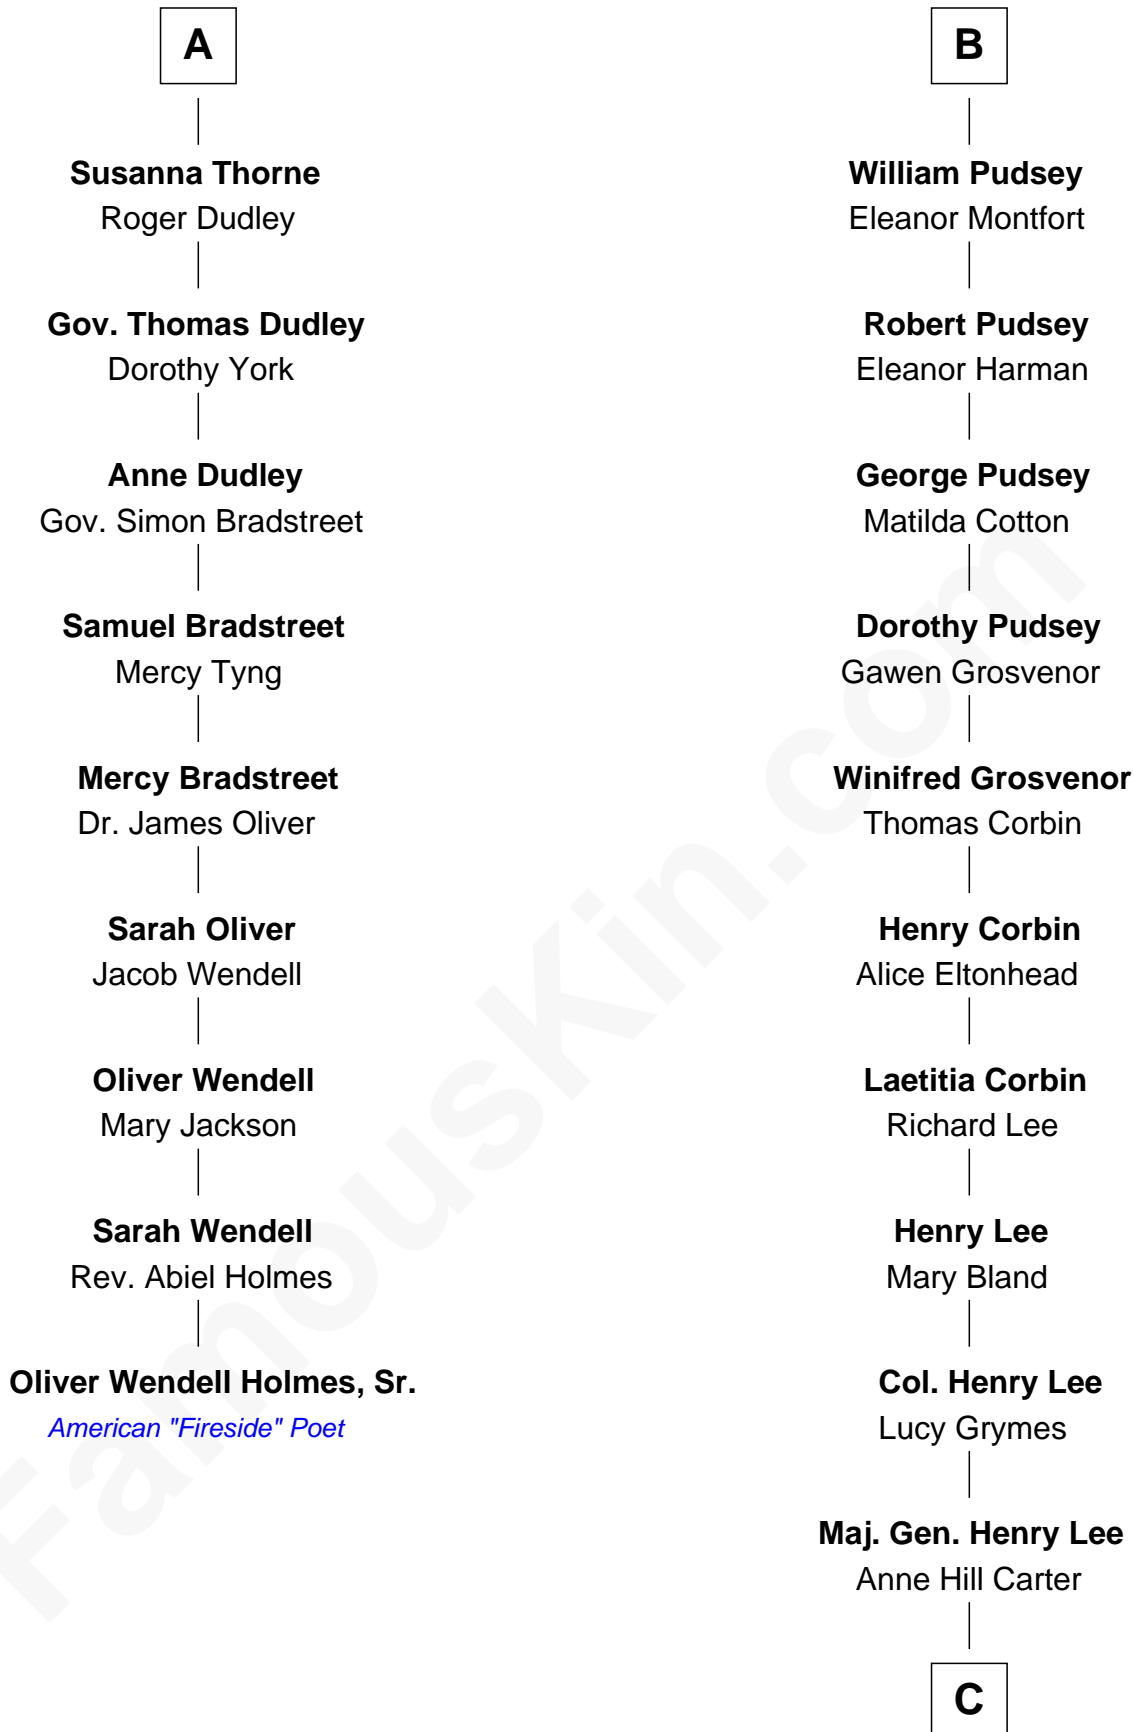

FamousKin.com
Relationship Chart of
Oliver Wendell Holmes, Sr.
American "Fireside" Poet

15th cousin 3 times removed of

Fitzhugh Lee

40th Governor of Virginia

Sir John Grey
 Avice Marmion

C

Sydney Smith Lee

Anna Maria Mason

Fitzhugh Lee

40th Governor of Virginia

FamousKin.com