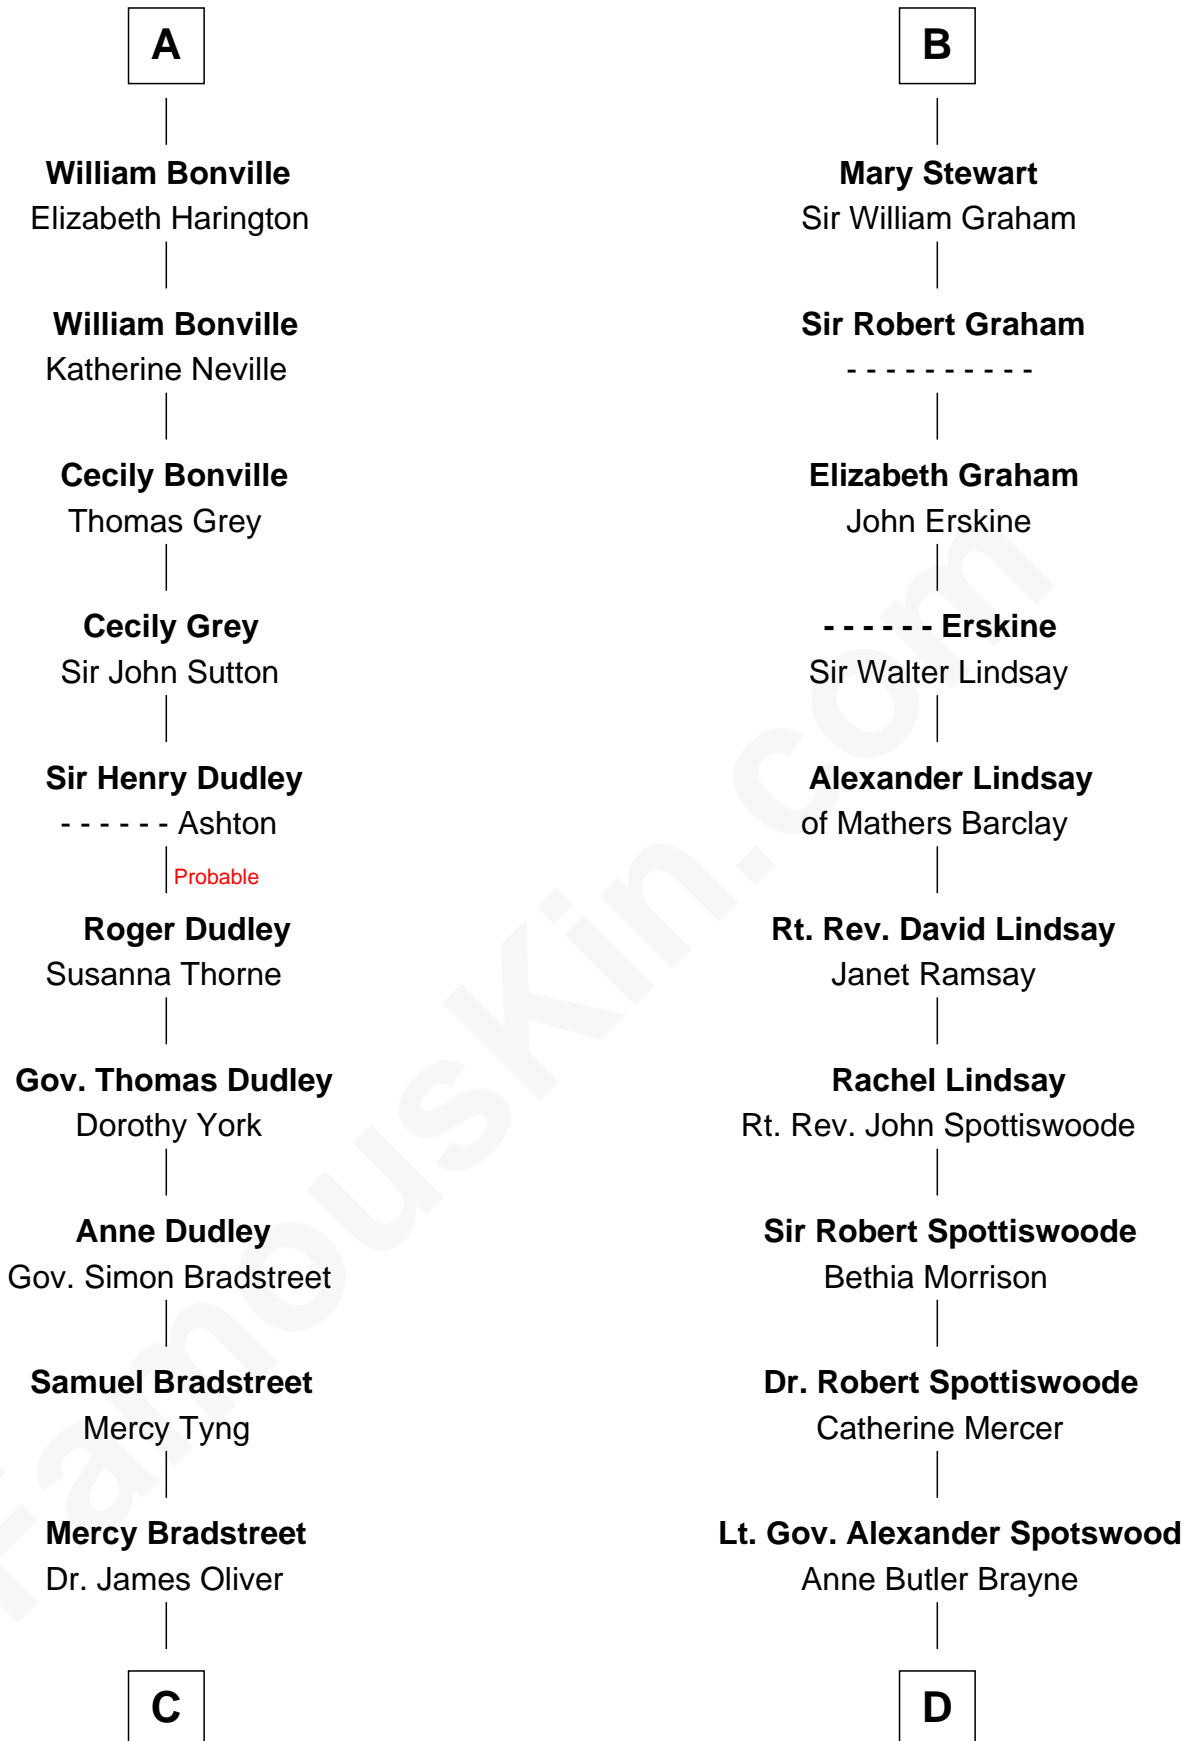

FamousKin.com
Relationship Chart of
Oliver Wendell Holmes, Sr.
American "Fireside" Poet

20th cousin 1 time removed of
Fitzhugh Lee
40th Governor of Virginia

C

Sarah Oliver
Jacob Wendell

Oliver Wendell
Mary Jackson