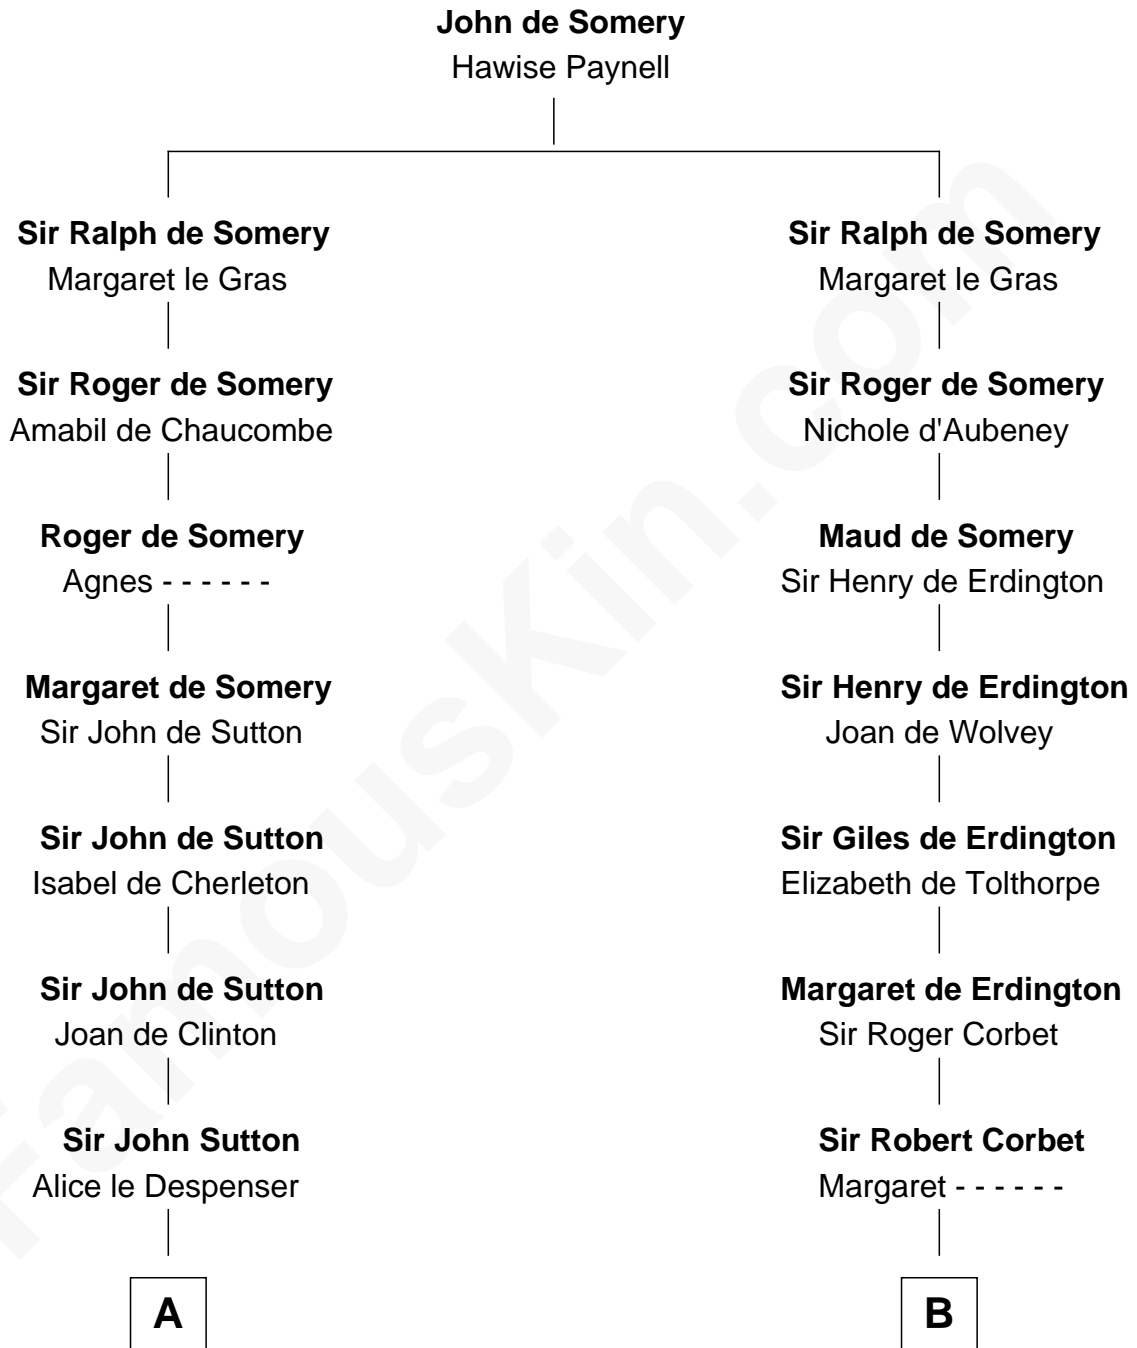

**FamousKin.com**  
**Relationship Chart of**  
**Oliver Wendell Holmes, Sr.**  
*American "Fireside" Poet*

**19th cousin 2 times removed of**  
**Thomas Sim Lee**  
*2nd and 7th Governor of Maryland*

**C**

**Mercy Bradstreet**

Dr. James Oliver

**Sarah Oliver**

Jacob Wendell

**Oliver Wendell**

Mary Jackson

**Sarah Wendell**

Rev. Abiel Holmes

*2nd and 7th Governor of Maryland*