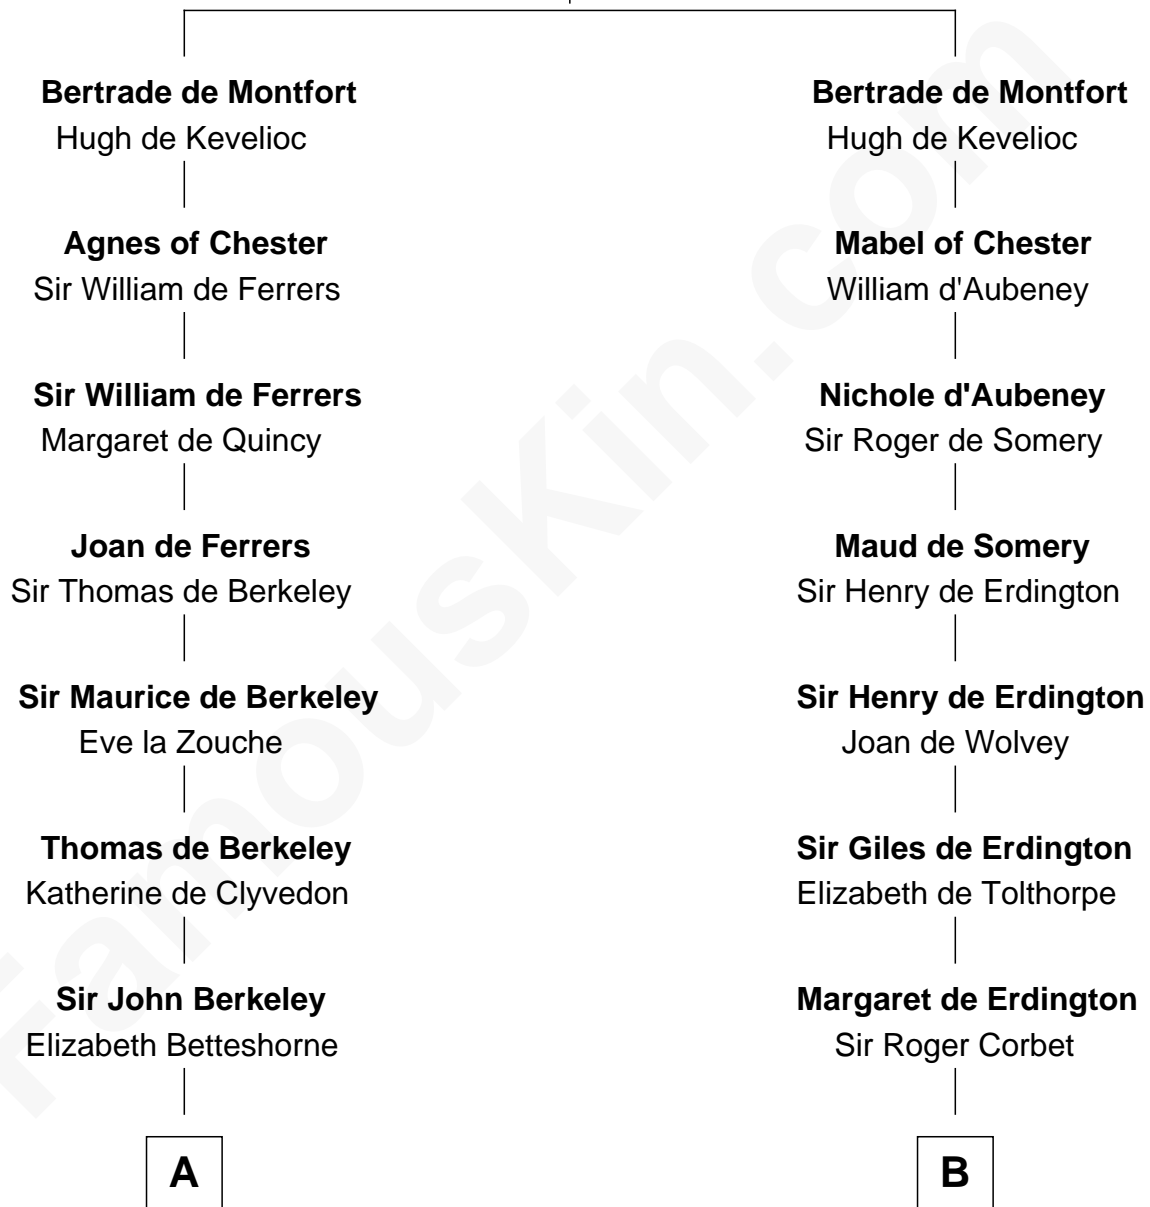

FamousKin.com
Relationship Chart of
Oliver Wendell Holmes, Sr.
American "Fireside" Poet

20th cousin of

Thomas Sim Lee
2nd and 7th Governor of Maryland

Simon III de Montfort

Maud - - - - -

C

Sarah Oliver
Jacob Wendell

Oliver Wendell
Mary Jackson

Sarah Wendell
Rev. Abiel Holmes

Oliver Wendell Holmes, Sr.
American "Fireside" Poet

D

Laetitia Corbin
Richard Lee

Philip Lee
Sarah Brooke

Thomas Lee
Christiana Sim

Thomas Sim Lee
2nd and 7th Governor of Maryland