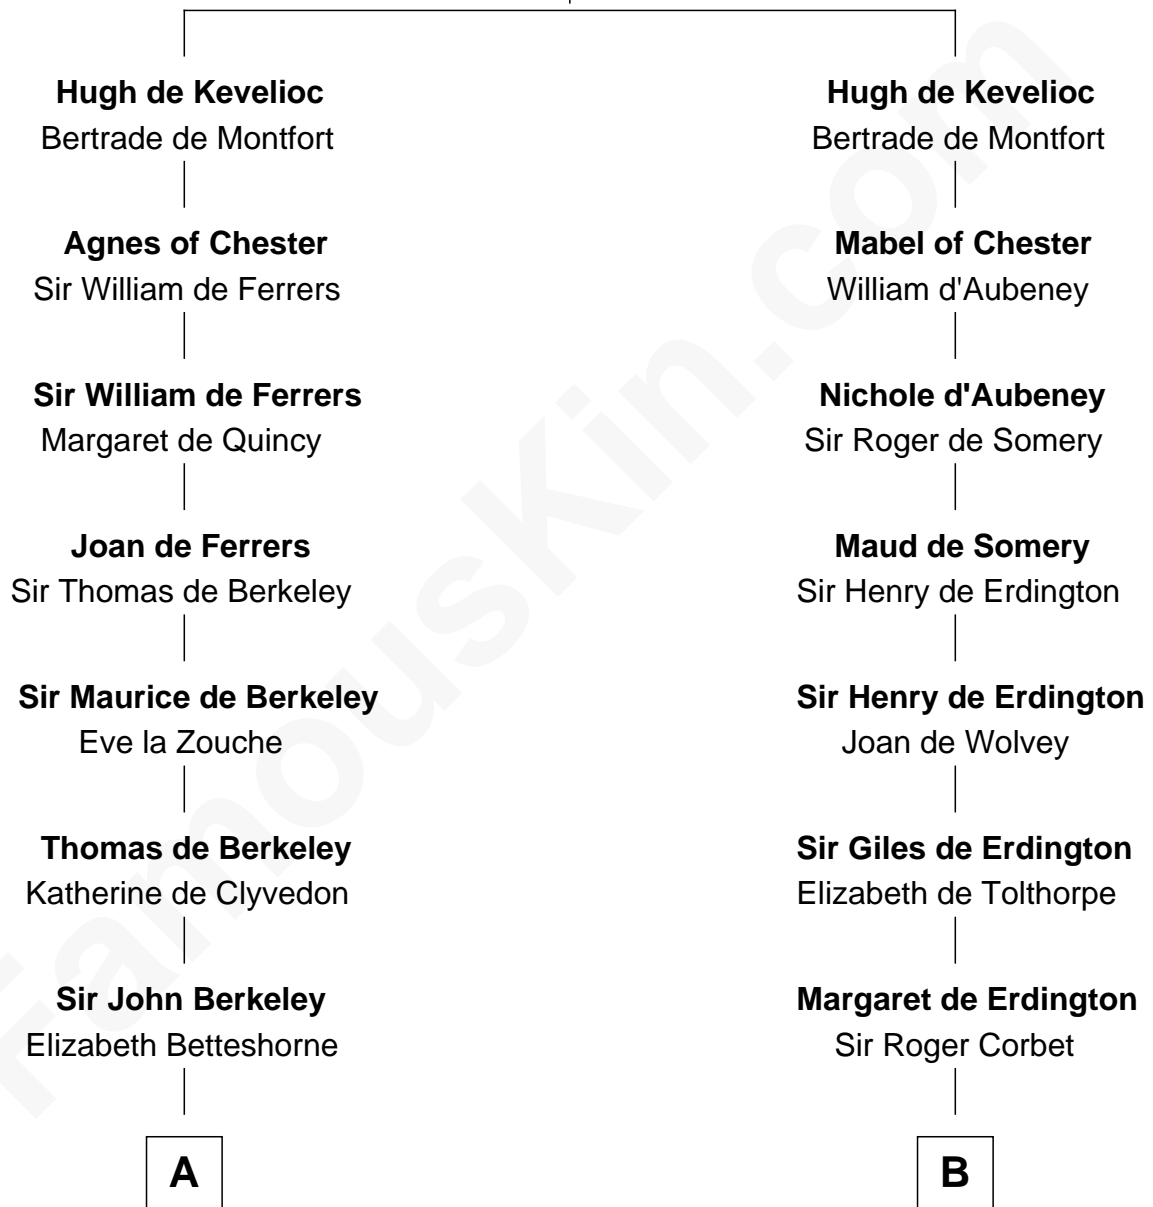

**FamousKin.com**  
**Relationship Chart of**  
**Oliver Wendell Holmes, Sr.**

*American "Fireside" Poet*

20th cousin of

**Thomas Sim Lee**

*2nd and 7th Governor of Maryland*

**Sir Ranulf de Gernons**

Maud of Gloucester

**C**

**Sarah Oliver**  
Jacob Wendell

**Oliver Wendell**  
Mary Jackson

**Sarah Wendell**  
Rev. Abiel Holmes

**Oliver Wendell Holmes, Sr.**  
*American "Fireside" Poet*

**D**

**Laetitia Corbin**  
Richard Lee

**Philip Lee**  
Sarah Brooke

**Thomas Lee**  
Christiana Sim

**Thomas Sim Lee**  
*2nd and 7th Governor of Maryland*

FamousKin.com