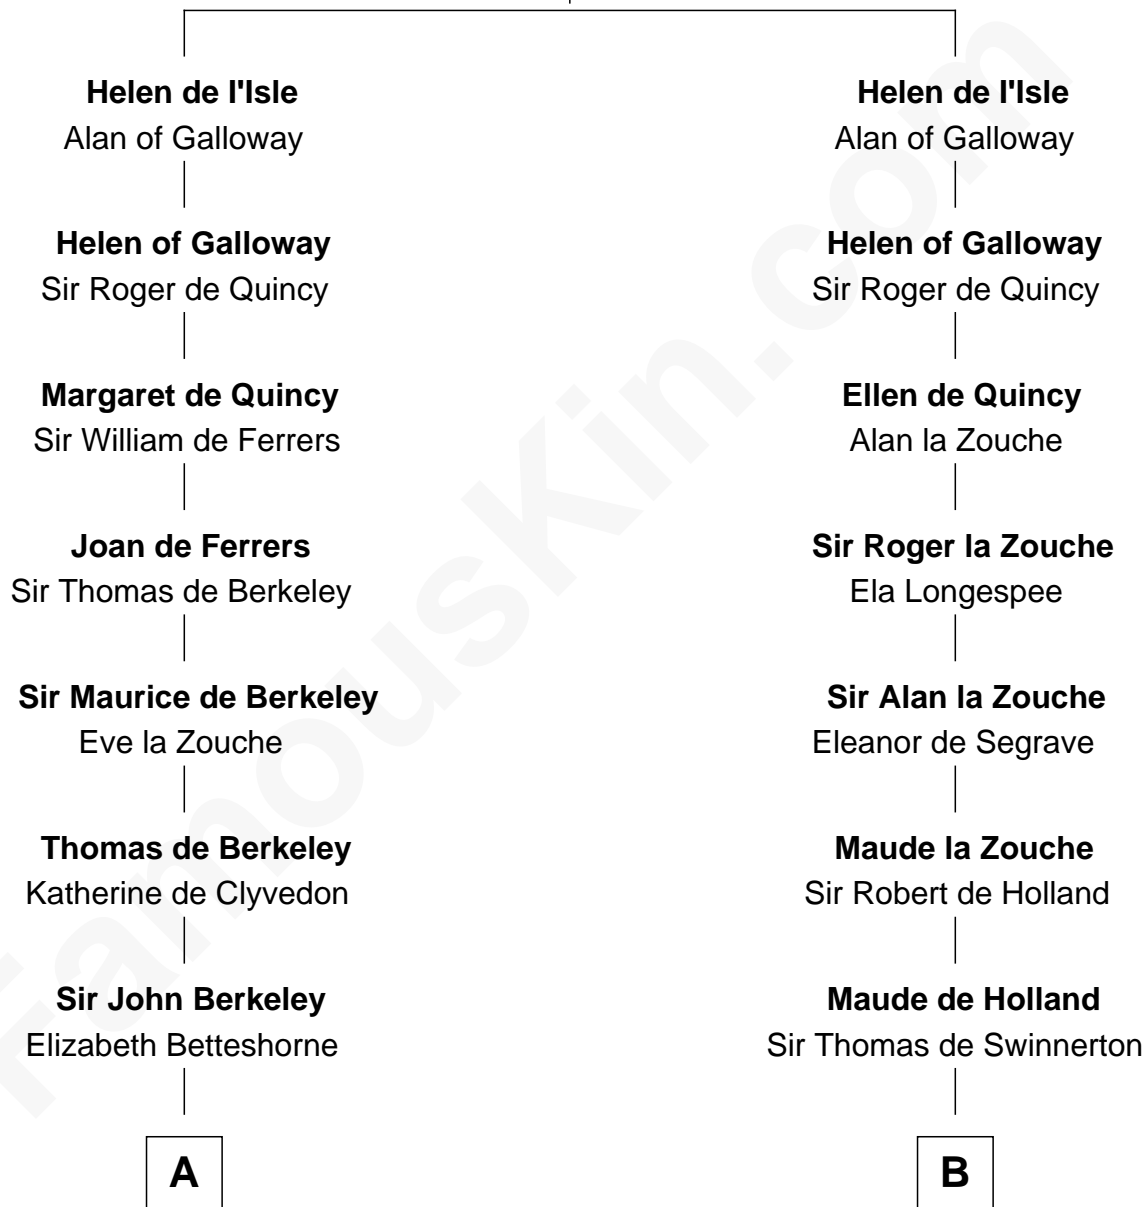

FamousKin.com
Relationship Chart of
Oliver Wendell Holmes, Sr.
American "Fireside" Poet

20th cousin of

Thomas Sim Lee
2nd and 7th Governor of Maryland

Reginald de l'Isle
 Fonia of Moray

C

Sarah Oliver
Jacob Wendell

Oliver Wendell
Mary Jackson

Sarah Wendell
Rev. Abiel Holmes

Oliver Wendell Holmes, Sr.
American "Fireside" Poet

D

Laetitia Corbin
Richard Lee

Philip Lee
Sarah Brooke

Thomas Lee
Christiana Sim

Thomas Sim Lee
2nd and 7th Governor of Maryland