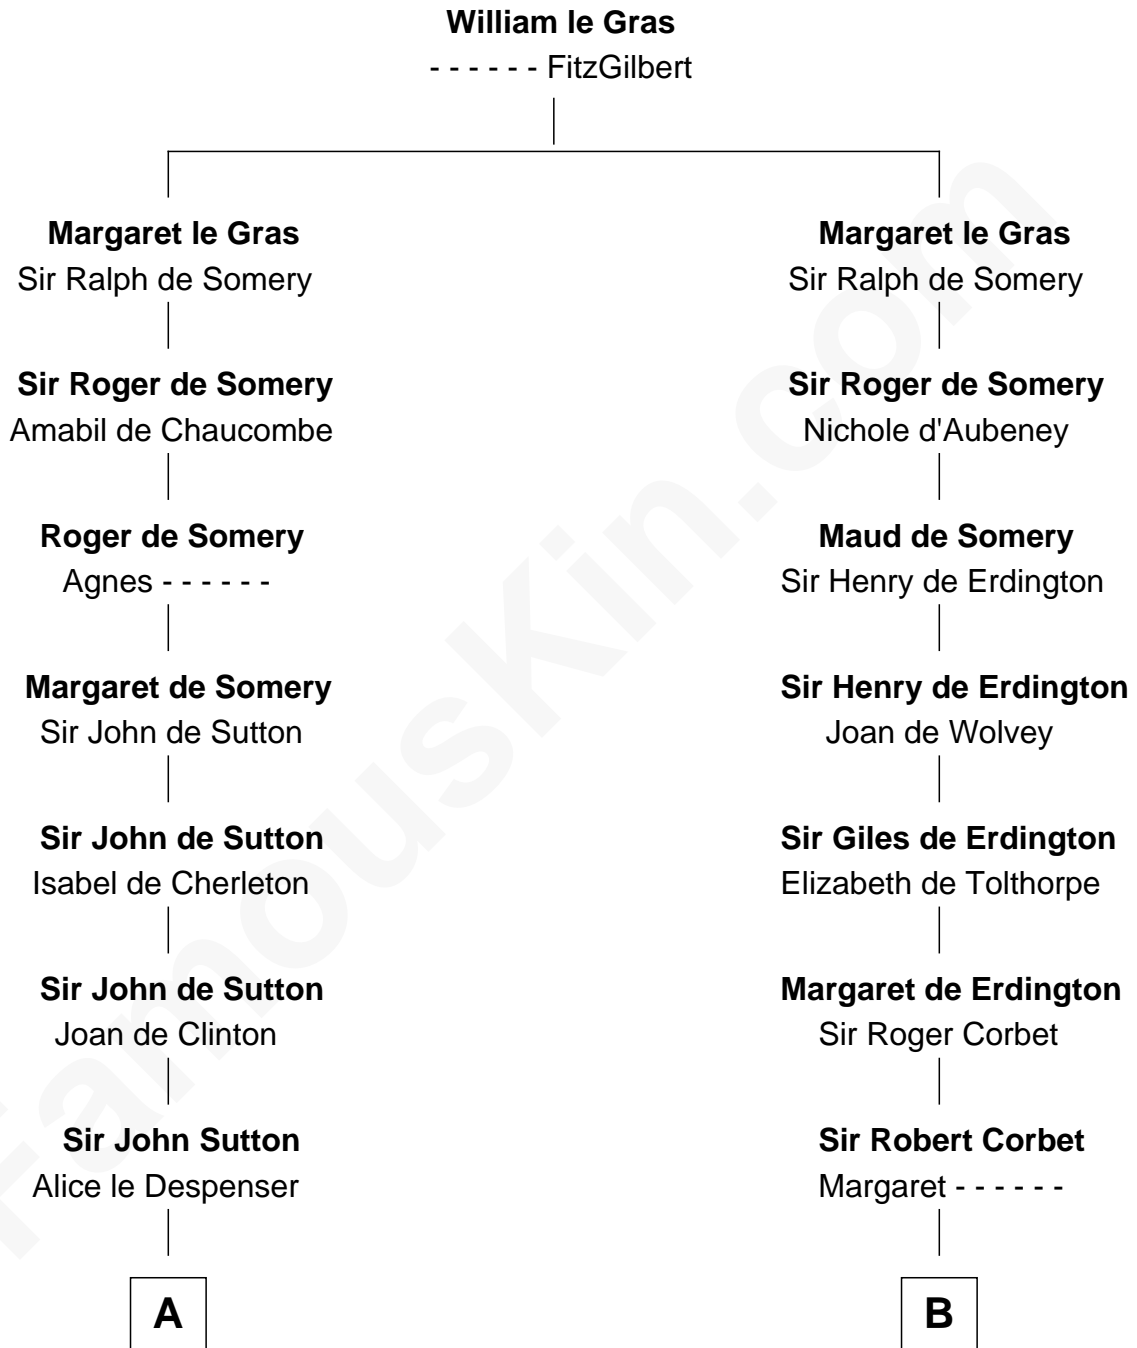

FamousKin.com
Relationship Chart of
Oliver Wendell Holmes, Sr.
American "Fireside" Poet

19th cousin 2 times removed of
Thomas Sim Lee
2nd and 7th Governor of Maryland

C

Mercy Bradstreet

Dr. James Oliver

Sarah Oliver

Jacob Wendell

Oliver Wendell

Mary Jackson

Sarah Wendell

Rev. Abiel Holmes

Oliver Wendell Holmes, Sr.

American "Fireside" Poet

D