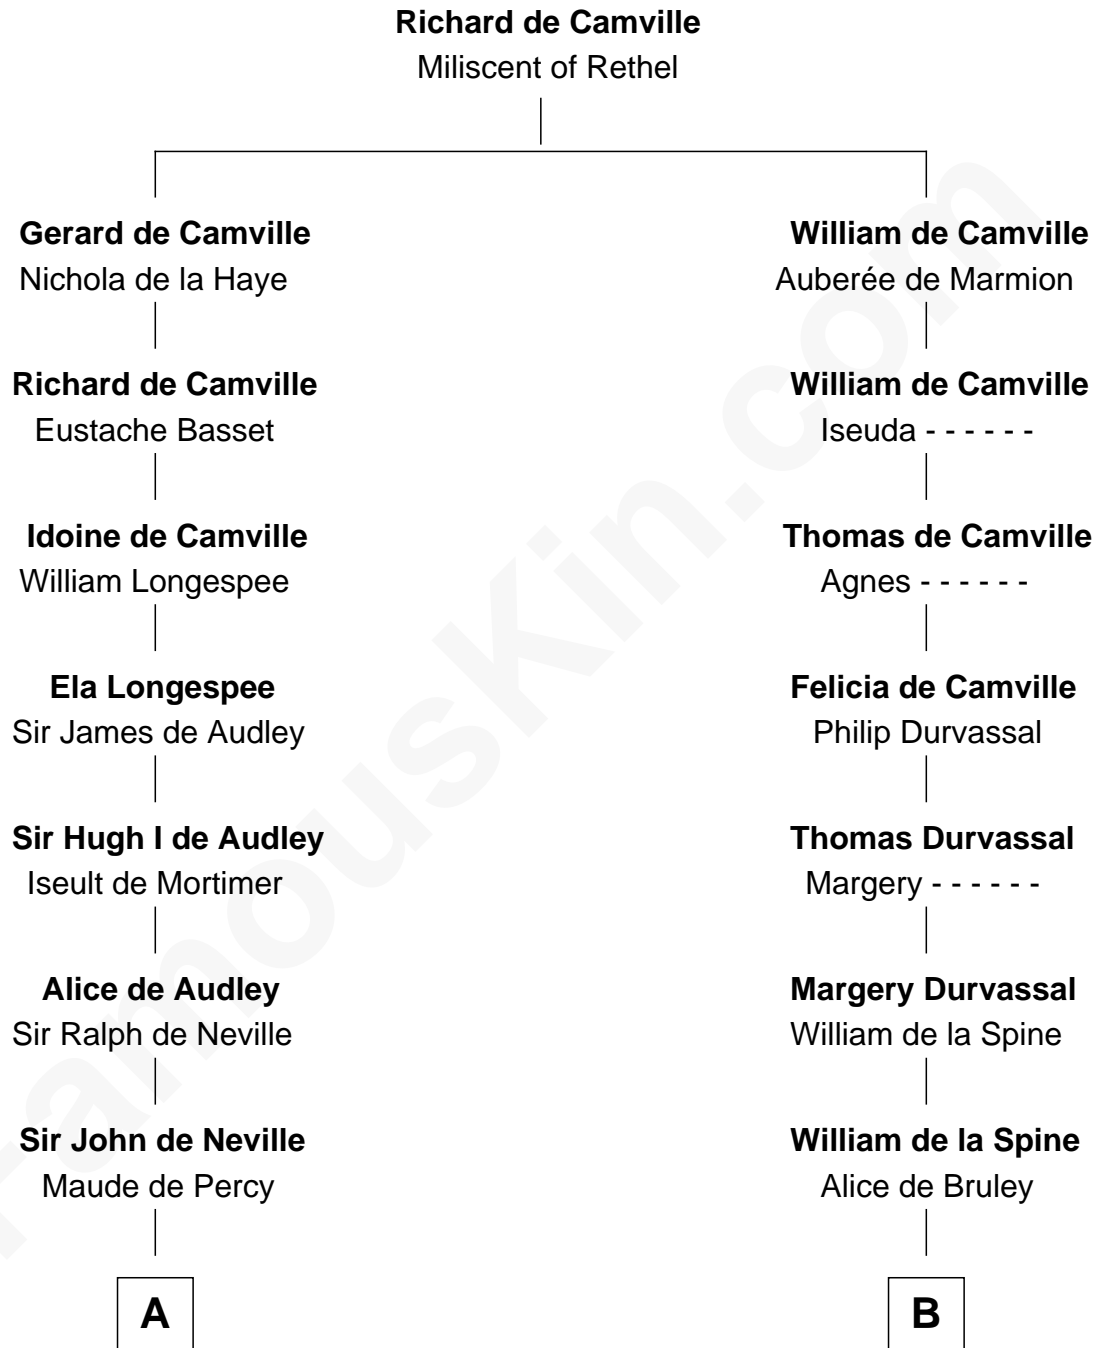

**FamousKin.com**  
**Relationship Chart of**  
**Oliver Wendell Holmes, Sr.**  
*American "Fireside" Poet*

**20th cousin 1 time removed of**  
**Edward Lloyd V**  
*13th Governor of Maryland*

**C**

**Mercy Bradstreet**

Dr. James Oliver

**Sarah Oliver**

Jacob Wendell

**Oliver Wendell**

Mary Jackson

**Sarah Wendell**

Rev. Abiel Holmes

**Oliver Wendell Holmes, Sr.**

**Edward Lloyd V**

*13th Governor of Maryland*