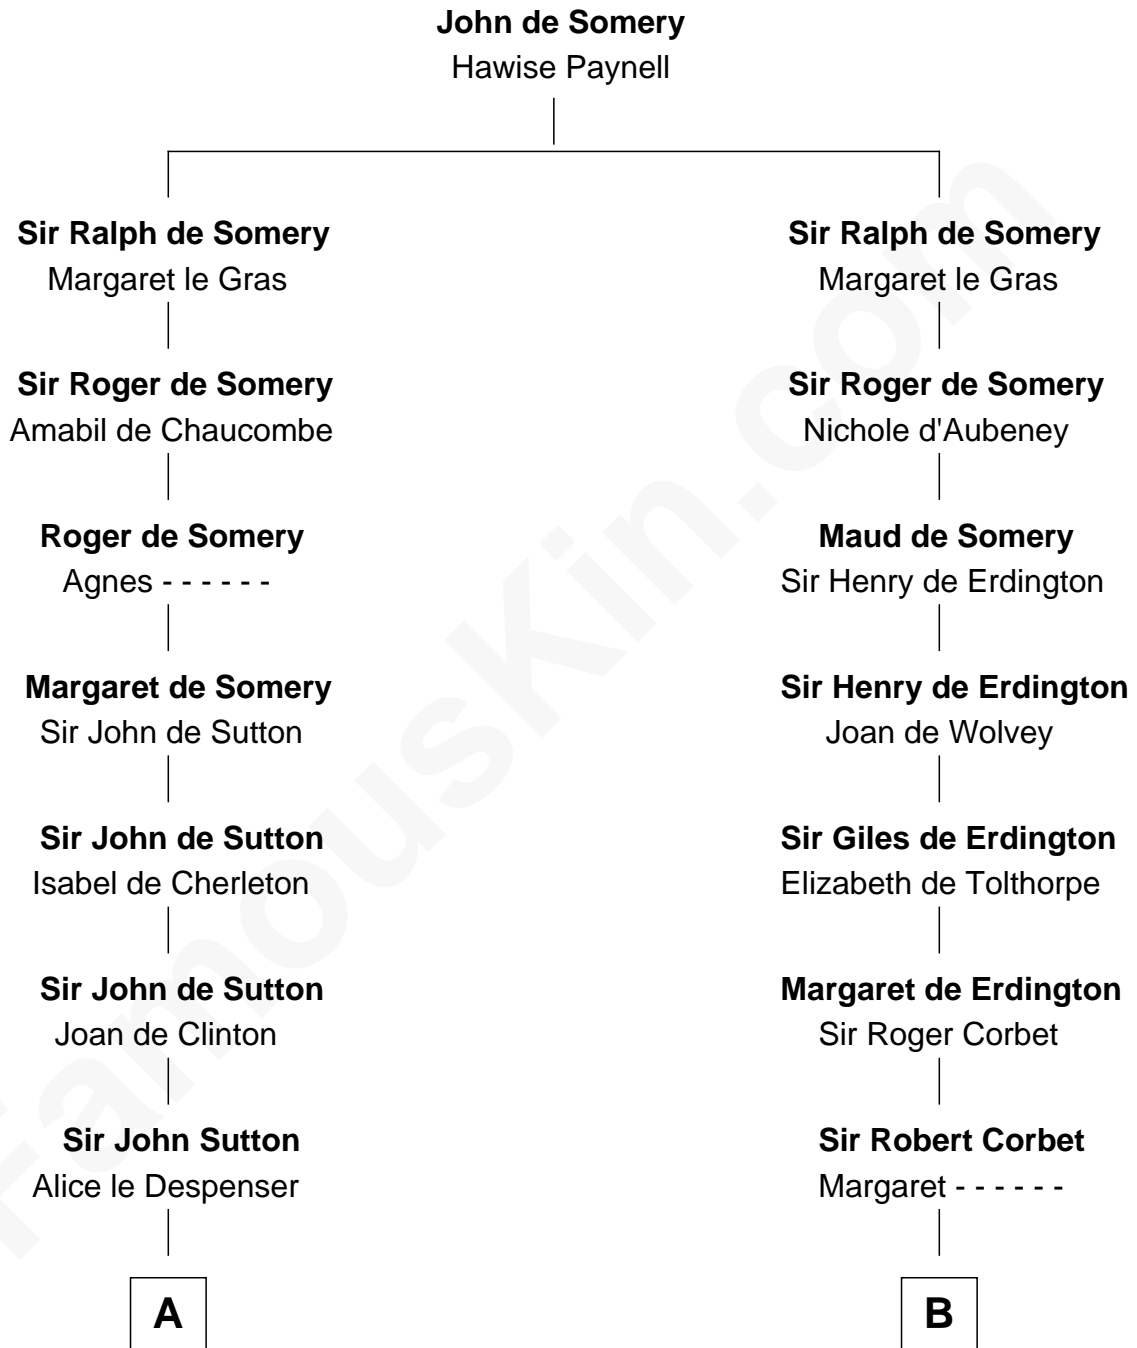

**FamousKin.com**  
**Relationship Chart of**  
**Oliver Wendell Holmes, Sr.**  
*American "Fireside" Poet*

**20th cousin 1 time removed of**  
**Edward Lloyd V**  
*13th Governor of Maryland*

**C**

**Mercy Bradstreet**

Dr. James Oliver

**Sarah Oliver**

Jacob Wendell

**Oliver Wendell**

Mary Jackson

**Sarah Wendell**

Rev. Abiel Holmes

**Oliver Wendell Holmes, Sr.**

**Edward Lloyd V**

*13th Governor of Maryland*