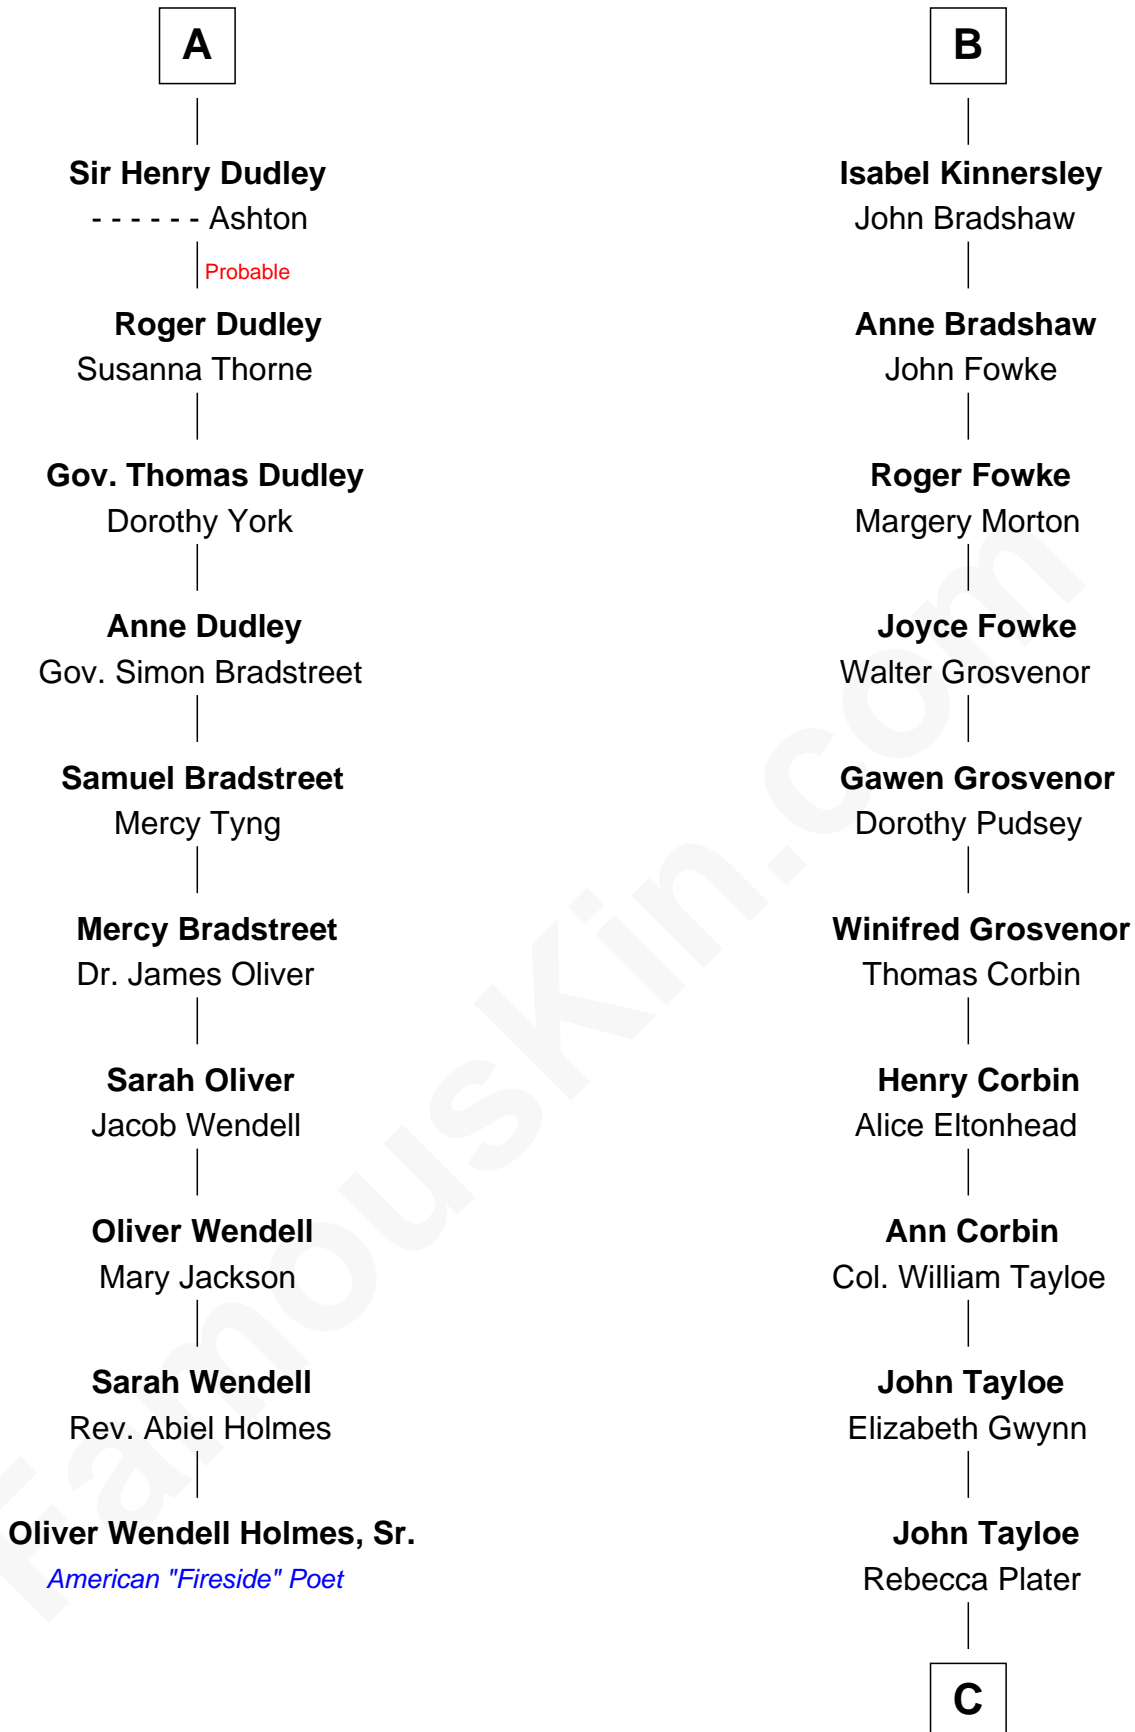

FamousKin.com
Relationship Chart of
Oliver Wendell Holmes, Sr.
American "Fireside" Poet

16th cousin 2 times removed of

Edward Lloyd V
13th Governor of Maryland

C

Elizabeth Tayloe
Col. Edward Lloyd

Edward Lloyd V
13th Governor of Maryland

FamousKin.com