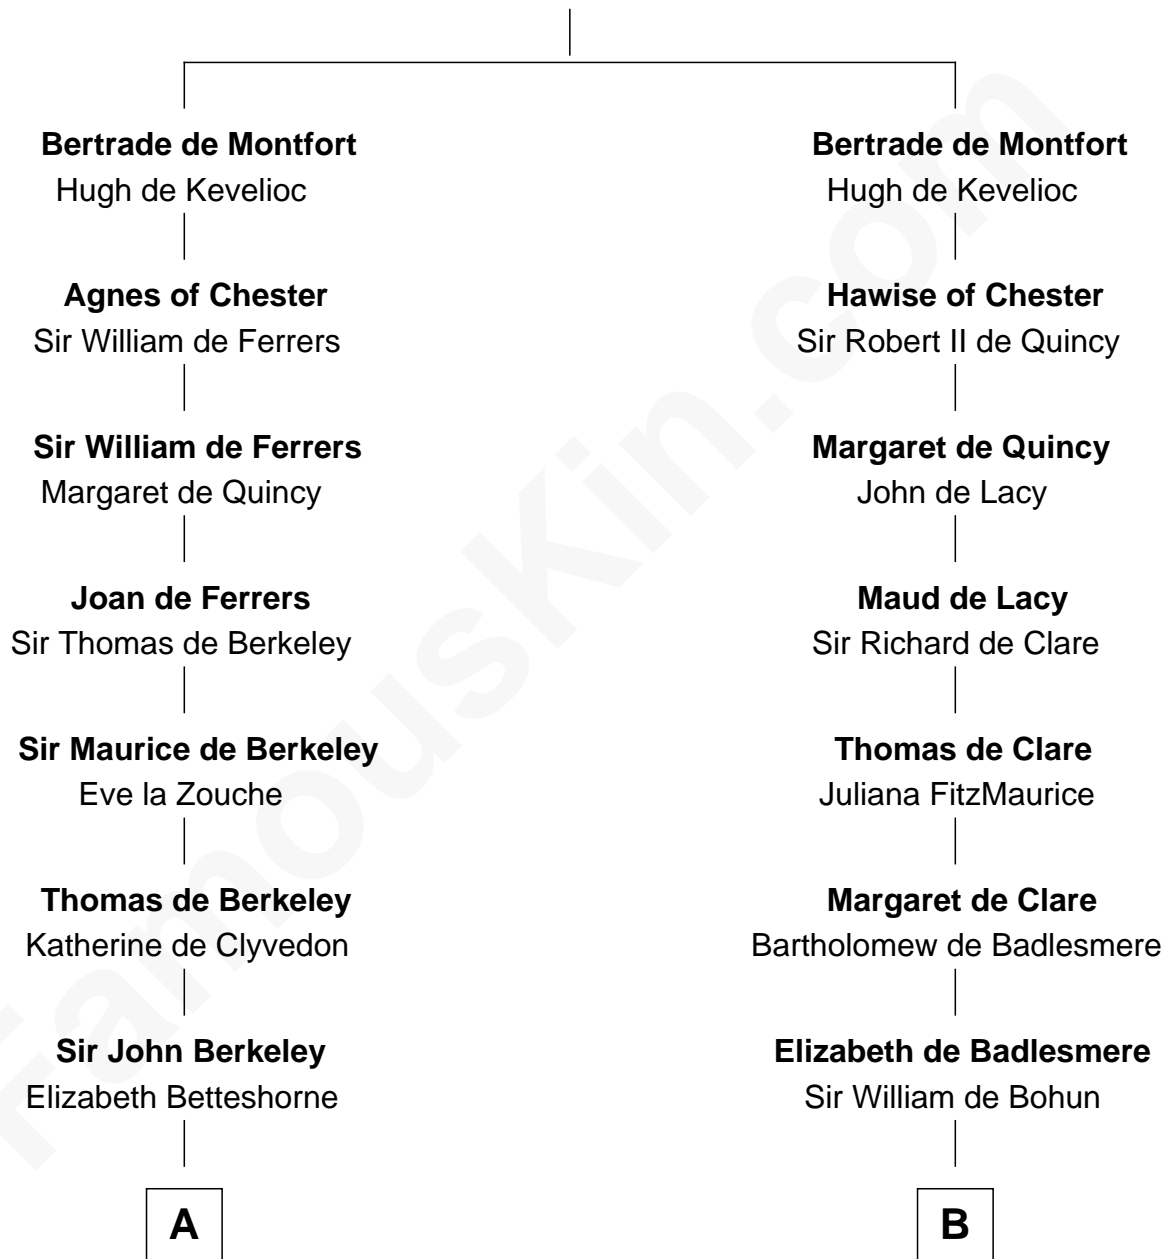

**FamousKin.com**  
**Relationship Chart of**  
**Oliver Wendell Holmes, Sr.**  
*American "Fireside" Poet*

**20th cousin 1 time removed of**  
**Edward Lloyd V**  
*13th Governor of Maryland*

**Simon III de Montfort**

Maud - - - - -

**C**

**Sarah Oliver**  
Jacob Wendell

**Oliver Wendell**  
Mary Jackson

**Sarah Wendell**  
Rev. Abiel Holmes

**Oliver Wendell Holmes, Sr.**  
*American "Fireside" Poet*

**D**

**Henrietta Maria Neale**  
Col. Philemon Lloyd

**Edward Lloyd**  
Sarah Covington

**Col. Edward Lloyd**  
Anne Rousby

**Col. Edward Lloyd**  
Elizabeth Tayloe

**Edward Lloyd V**  
*13th Governor of Maryland*