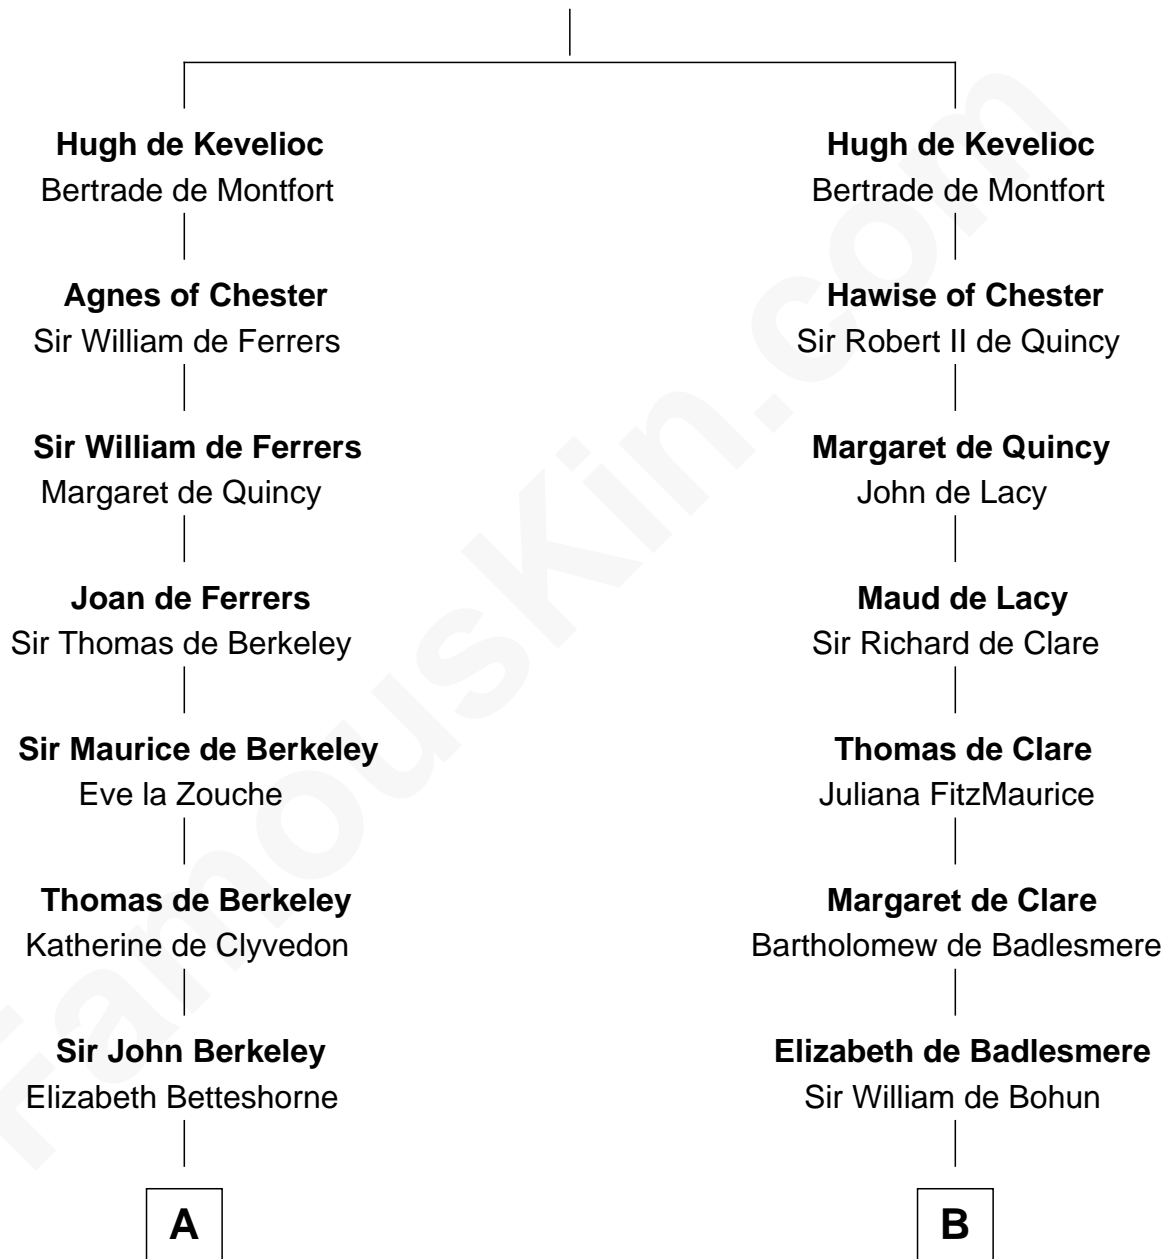

FamousKin.com
Relationship Chart of
Oliver Wendell Holmes, Sr.
American "Fireside" Poet

20th cousin 1 time removed of
Edward Lloyd V
13th Governor of Maryland

Sir Ranulf de Gernons
 Maud of Gloucester

C

Sarah Oliver
Jacob Wendell

Oliver Wendell
Mary Jackson

Sarah Wendell
Rev. Abiel Holmes

Oliver Wendell Holmes, Sr.
American "Fireside" Poet

D

Henrietta Maria Neale
Col. Philemon Lloyd

Edward Lloyd
Sarah Covington

Col. Edward Lloyd
Anne Rousby

Col. Edward Lloyd
Elizabeth Tayloe

Edward Lloyd V
13th Governor of Maryland