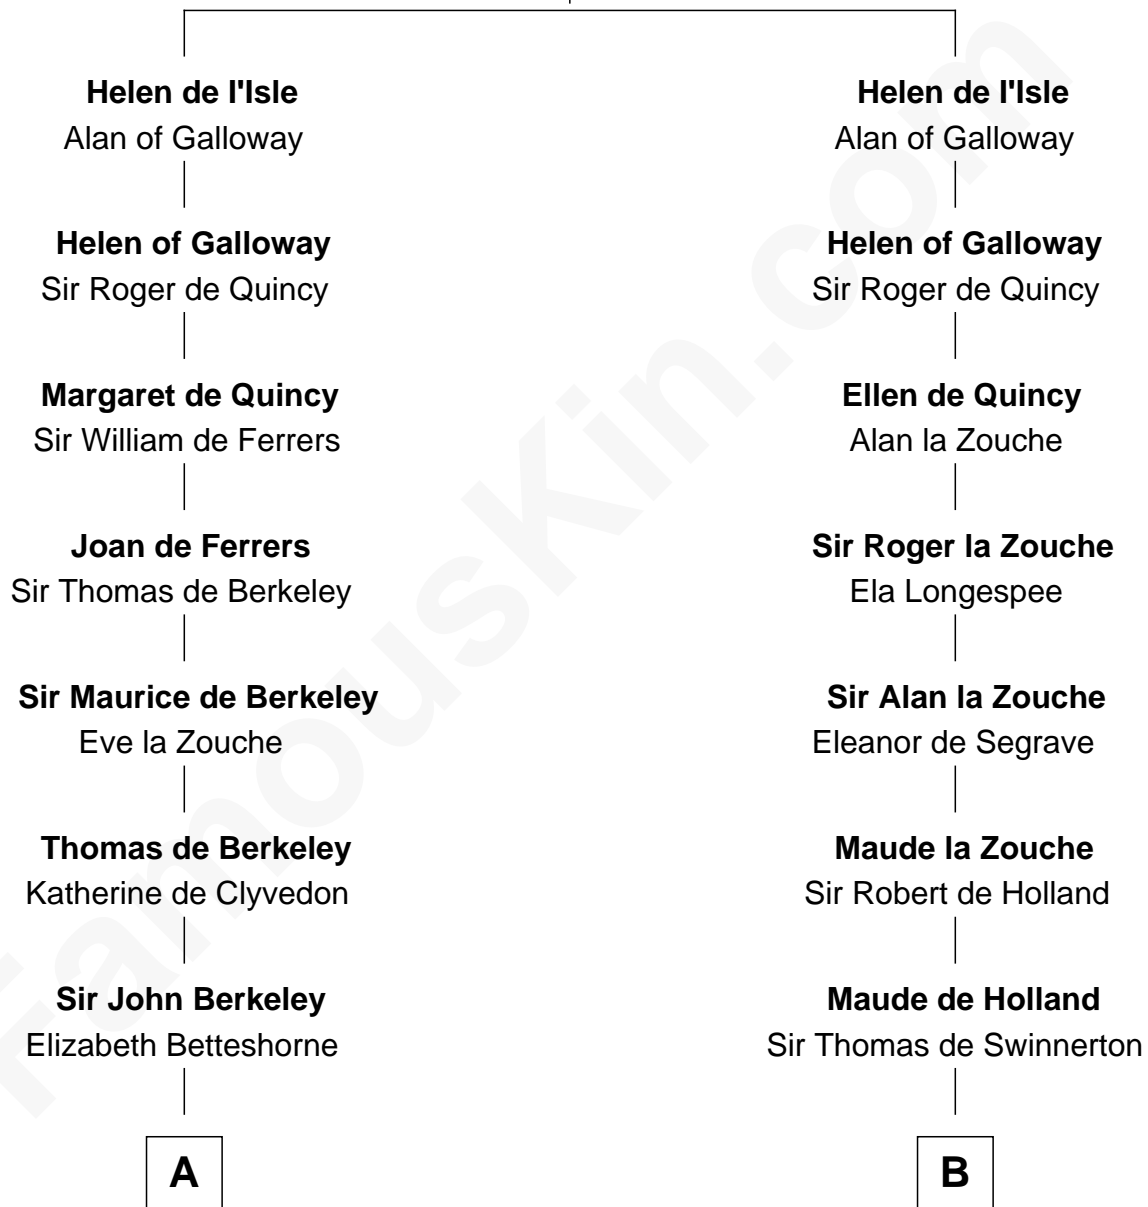

FamousKin.com
Relationship Chart of
Oliver Wendell Holmes, Sr.
American "Fireside" Poet

20th cousin 1 time removed of
Edward Lloyd V
13th Governor of Maryland

Reginald de l'Isle
 Fonia of Moray

C

Sarah Oliver
Jacob Wendell

Oliver Wendell
Mary Jackson

Sarah Wendell
Rev. Abiel Holmes

Oliver Wendell Holmes, Sr.
American "Fireside" Poet

D

Ann Corbin
Col. William Tayloe

John Tayloe
Elizabeth Gwynn

John Tayloe
Rebecca Plater

Elizabeth Tayloe
Col. Edward Lloyd

Edward Lloyd V
13th Governor of Maryland