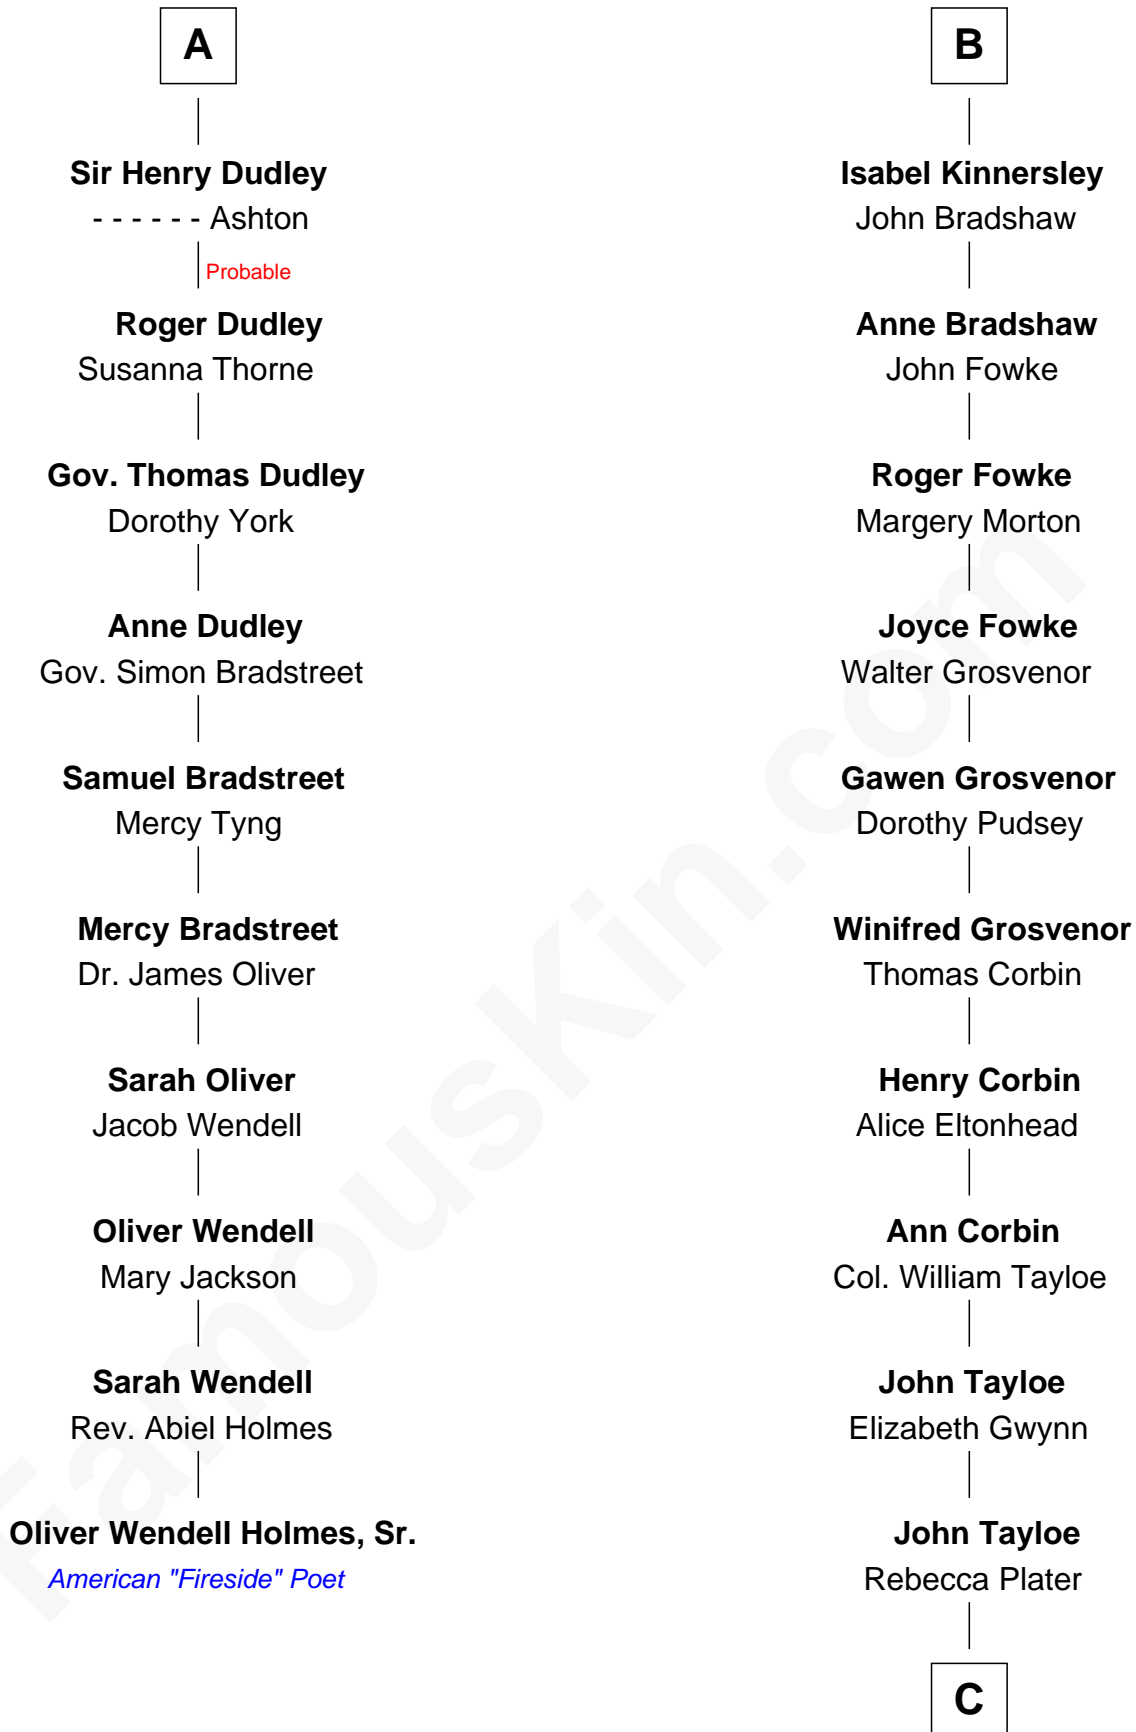

FamousKin.com
Relationship Chart of
Oliver Wendell Holmes, Sr.
American "Fireside" Poet

16th cousin 4 times removed of

Henry Lloyd
40th Governor of Maryland

C

Elizabeth Tayloe
Col. Edward Lloyd

Col. Edward Lloyd
Sally Scott Murray

Daniel Lloyd
Catherine Henry

Henry Lloyd
40th Governor of Maryland