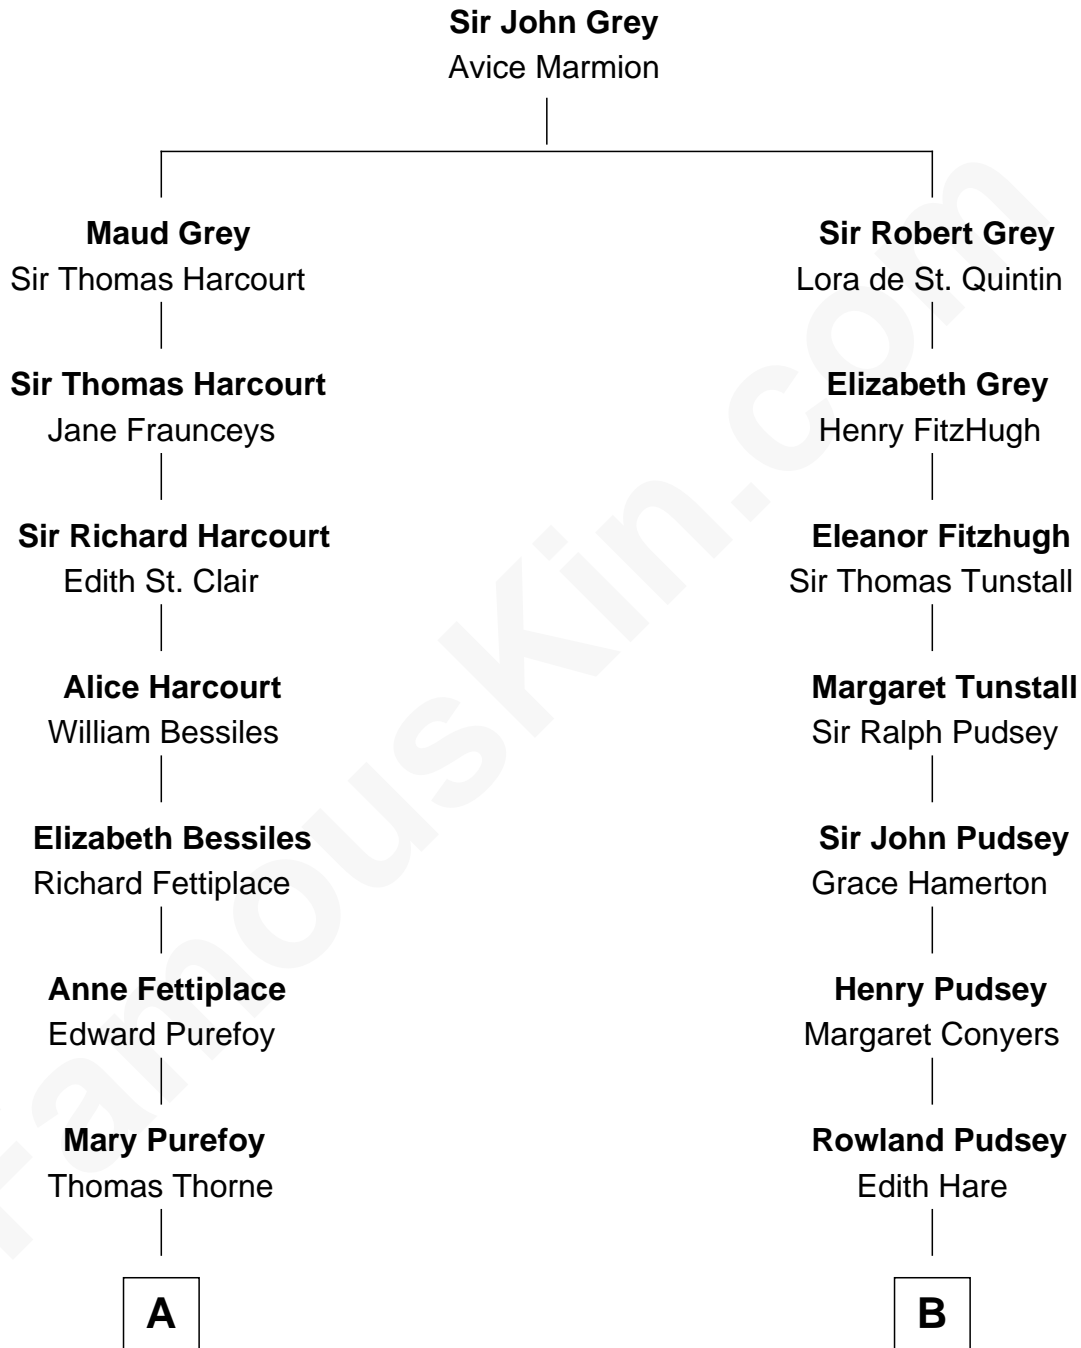

**FamousKin.com**  
**Relationship Chart of**  
**Oliver Wendell Holmes, Sr.**  
*American "Fireside" Poet*

15th cousin 4 times removed of

**Henry Lloyd**  
*40th Governor of Maryland*

**C**

Col. Edward Lloyd

Sally Scott Murray

Daniel Lloyd

Catherine Henry

Henry Lloyd

*40th Governor of Maryland*

FamousKin.com