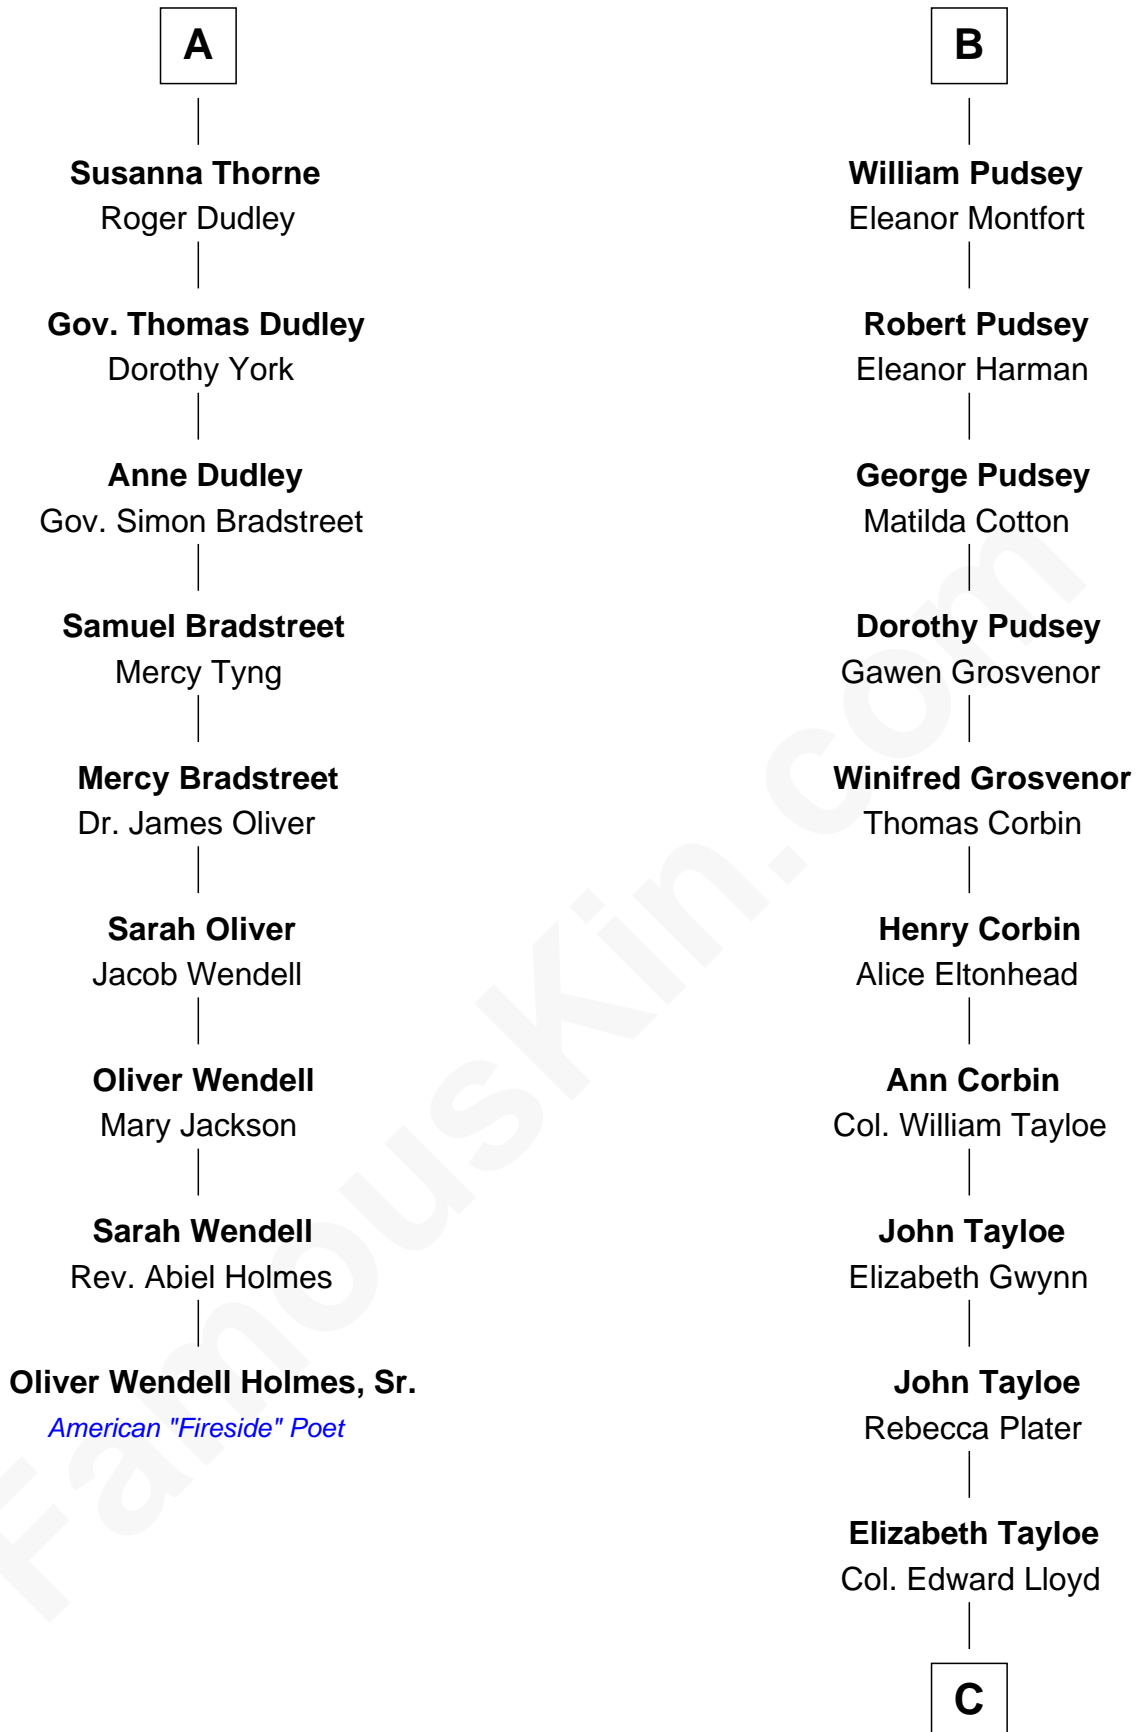

**FamousKin.com**  
**Relationship Chart of**  
**Oliver Wendell Holmes, Sr.**  
*American "Fireside" Poet*

15th cousin 4 times removed of

**Henry Lloyd**  
*40th Governor of Maryland*

**C**

Col. Edward Lloyd

Sally Scott Murray

Daniel Lloyd

Catherine Henry

Henry Lloyd

*40th Governor of Maryland*

FamousKin.com