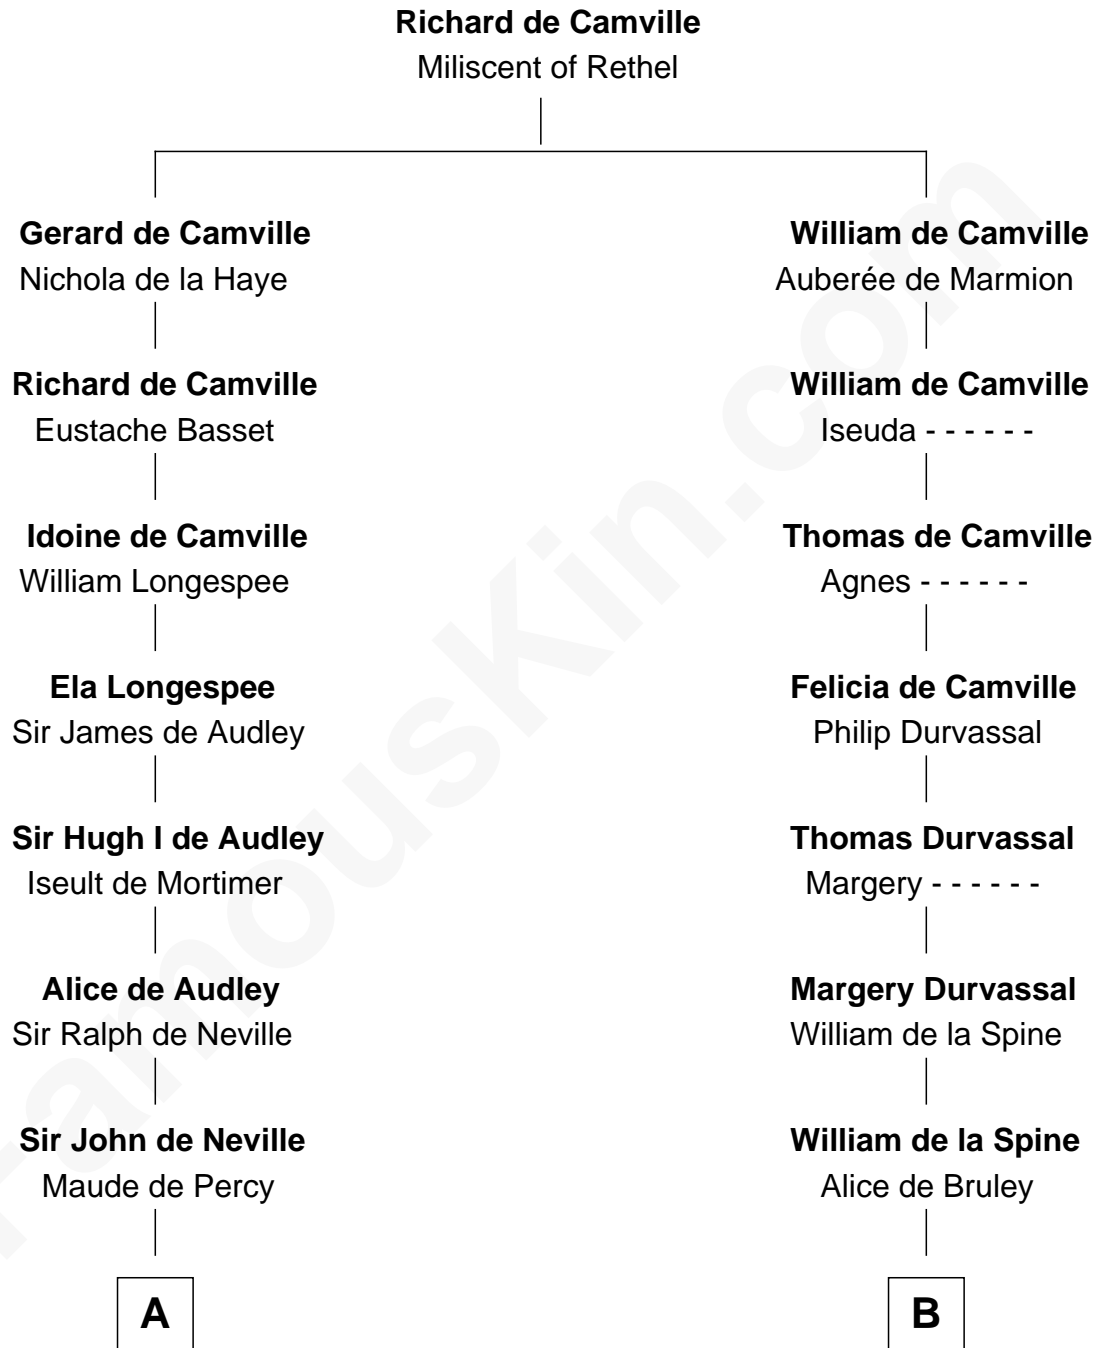

FamousKin.com
Relationship Chart of
Oliver Wendell Holmes, Sr.
American "Fireside" Poet

20th cousin 1 time removed of
Charles Goldsborough
16th Governor of Maryland

C

Mercy Bradstreet

Dr. James Oliver

Sarah Oliver

Jacob Wendell

Oliver Wendell

Mary Jackson

Sarah Wendell

Rev. Abiel Holmes

Oliver Wendell Holmes, Sr.

American "Fireside" Poet

D

Anna Maria Lloyd

Richard Tilghman

William Tilghman

Margaret Lloyd

Anna Maria Tilghman

Charles Goldsborough

Charles Goldsborough

16th Governor of Maryland