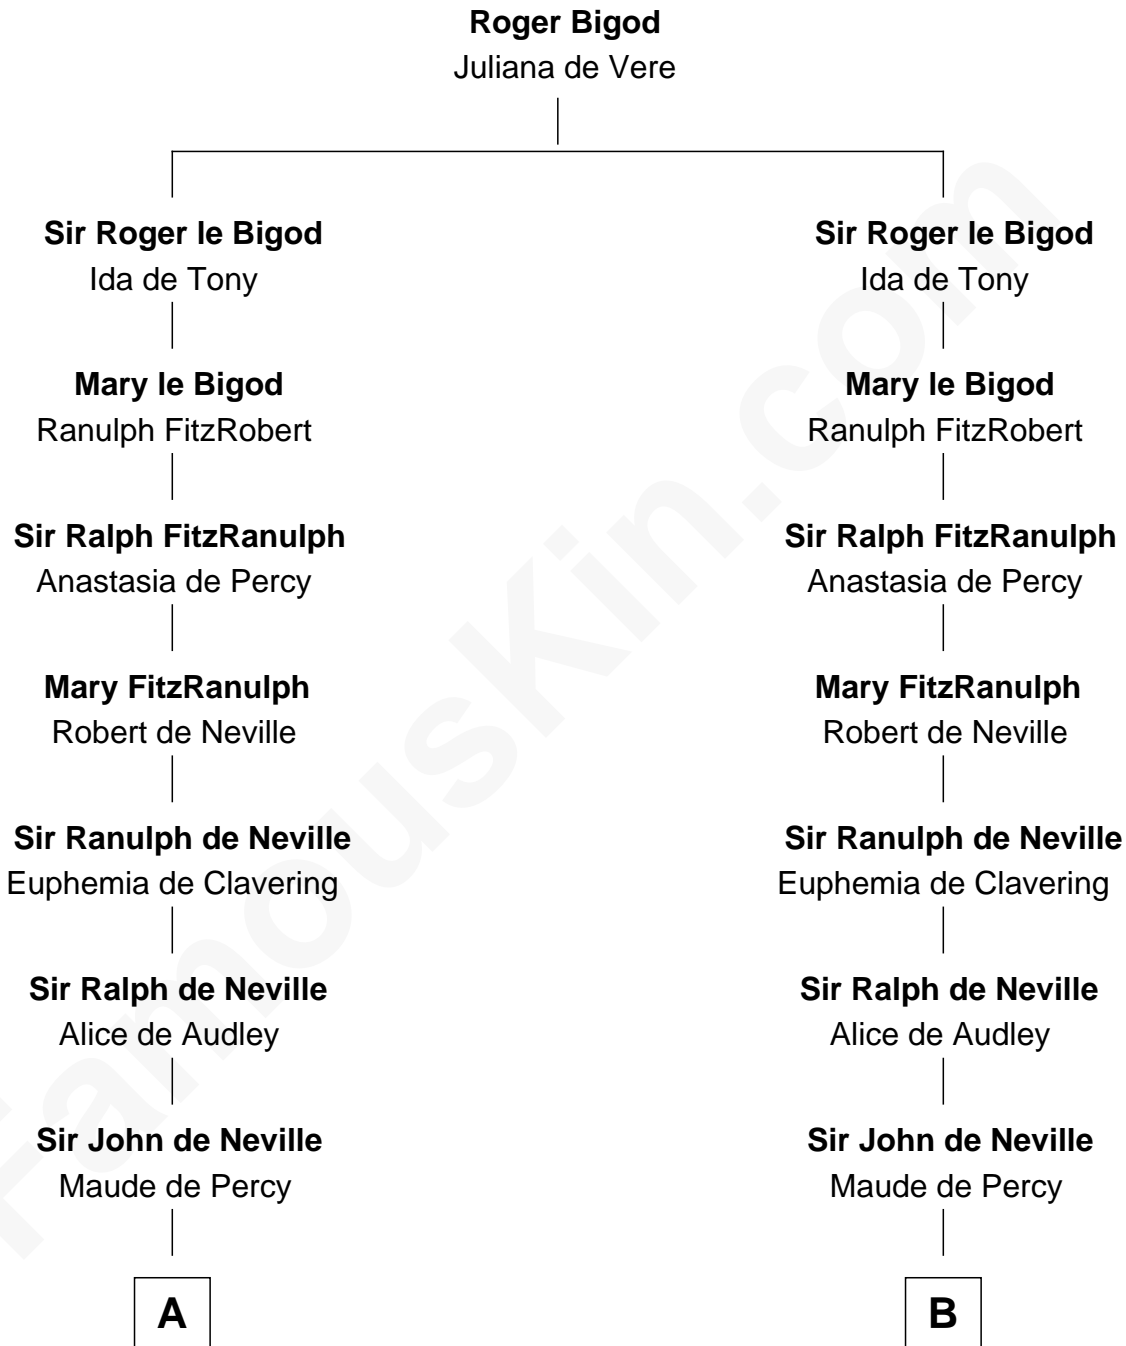

# FamousKin.com

## Relationship Chart of Oliver Wendell Holmes, Sr.

*American "Fireside" Poet*

21st cousin of

**Zachary Taylor**

*12th U.S. President*

**C**

**Mercy Bradstreet**

Dr. James Oliver

**D**

**William Strother**

Margaret Thornton

**Francis Strother**

Susannah Dabney

**William Strother**

Sarah Bayly

**Sarah Dabney Strother**