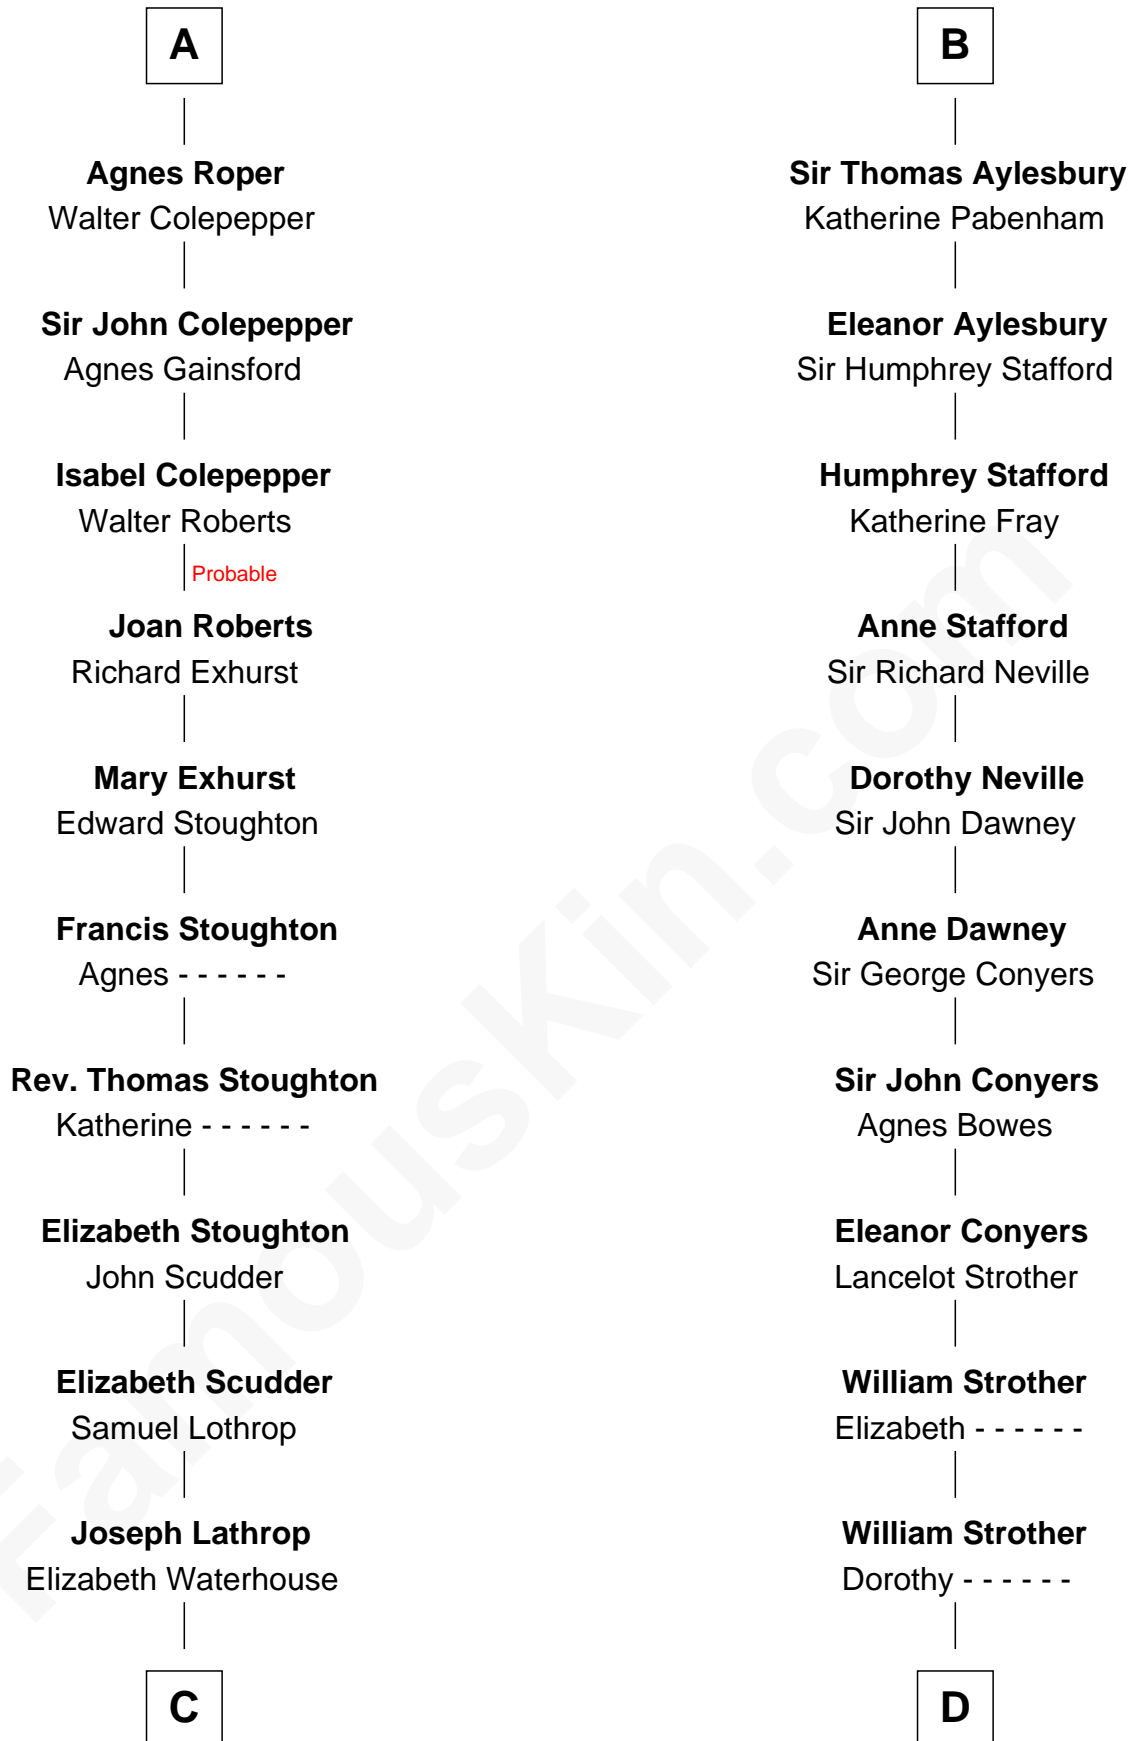

**FamousKin.com**  
**Relationship Chart of**  
**Oliver Wendell Holmes, Sr.**  
*American "Fireside" Poet*

20th cousin 1 time removed of

**Zachary Taylor**  
*12th U.S. President*

**C**

**Temperance Lathrop**

**William Strother**

Margaret Thornton

**Francis Strother**

Susannah Dabney

**William Strother**

Sarah Bayly

**Sarah Dabney Strother**

Col. Richard Taylor

**Zachary Taylor**

*12th U.S. President*