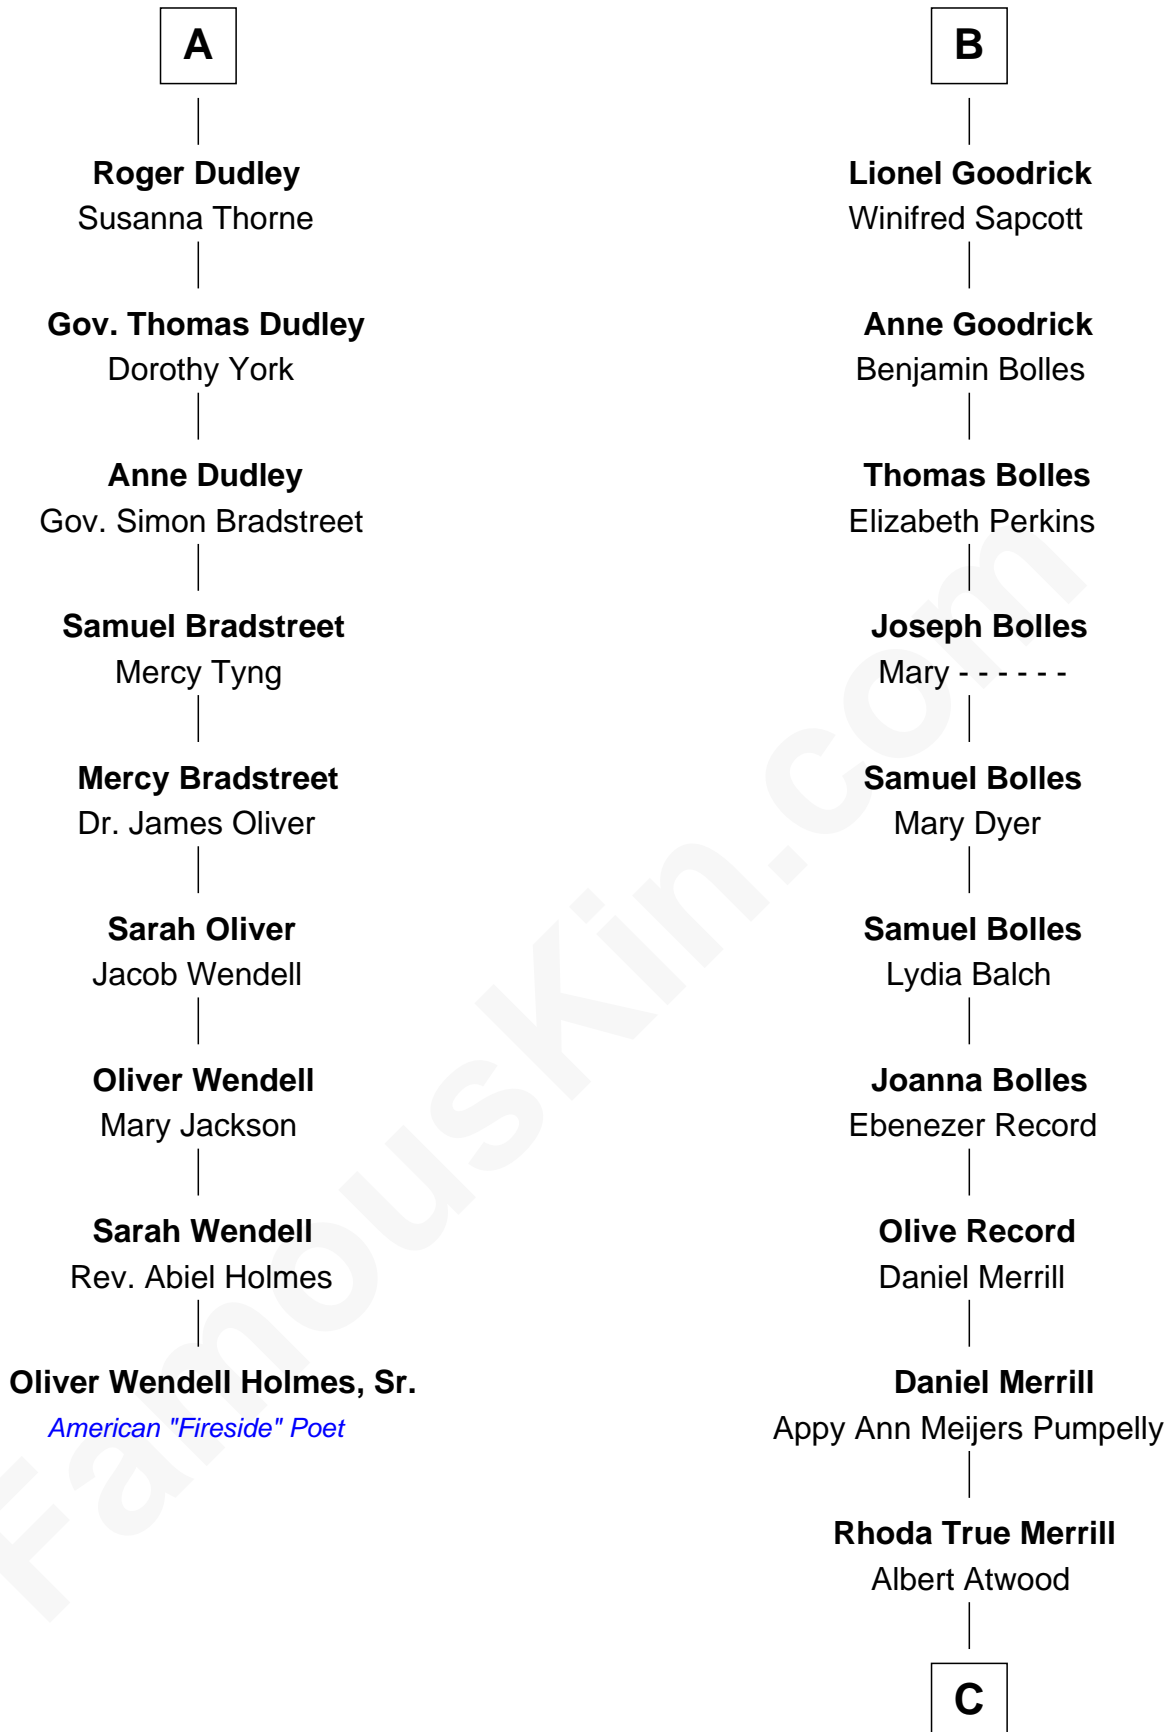

**FamousKin.com**  
**Relationship Chart of**  
**Oliver Wendell Holmes, Sr.**  
*American "Fireside" Poet*

15th cousin 6 times removed of

**Dave Cowens**  
*NBA Hall of Famer*

**C**

Thomas Albert Atwood

Priscilla Ann Kelly