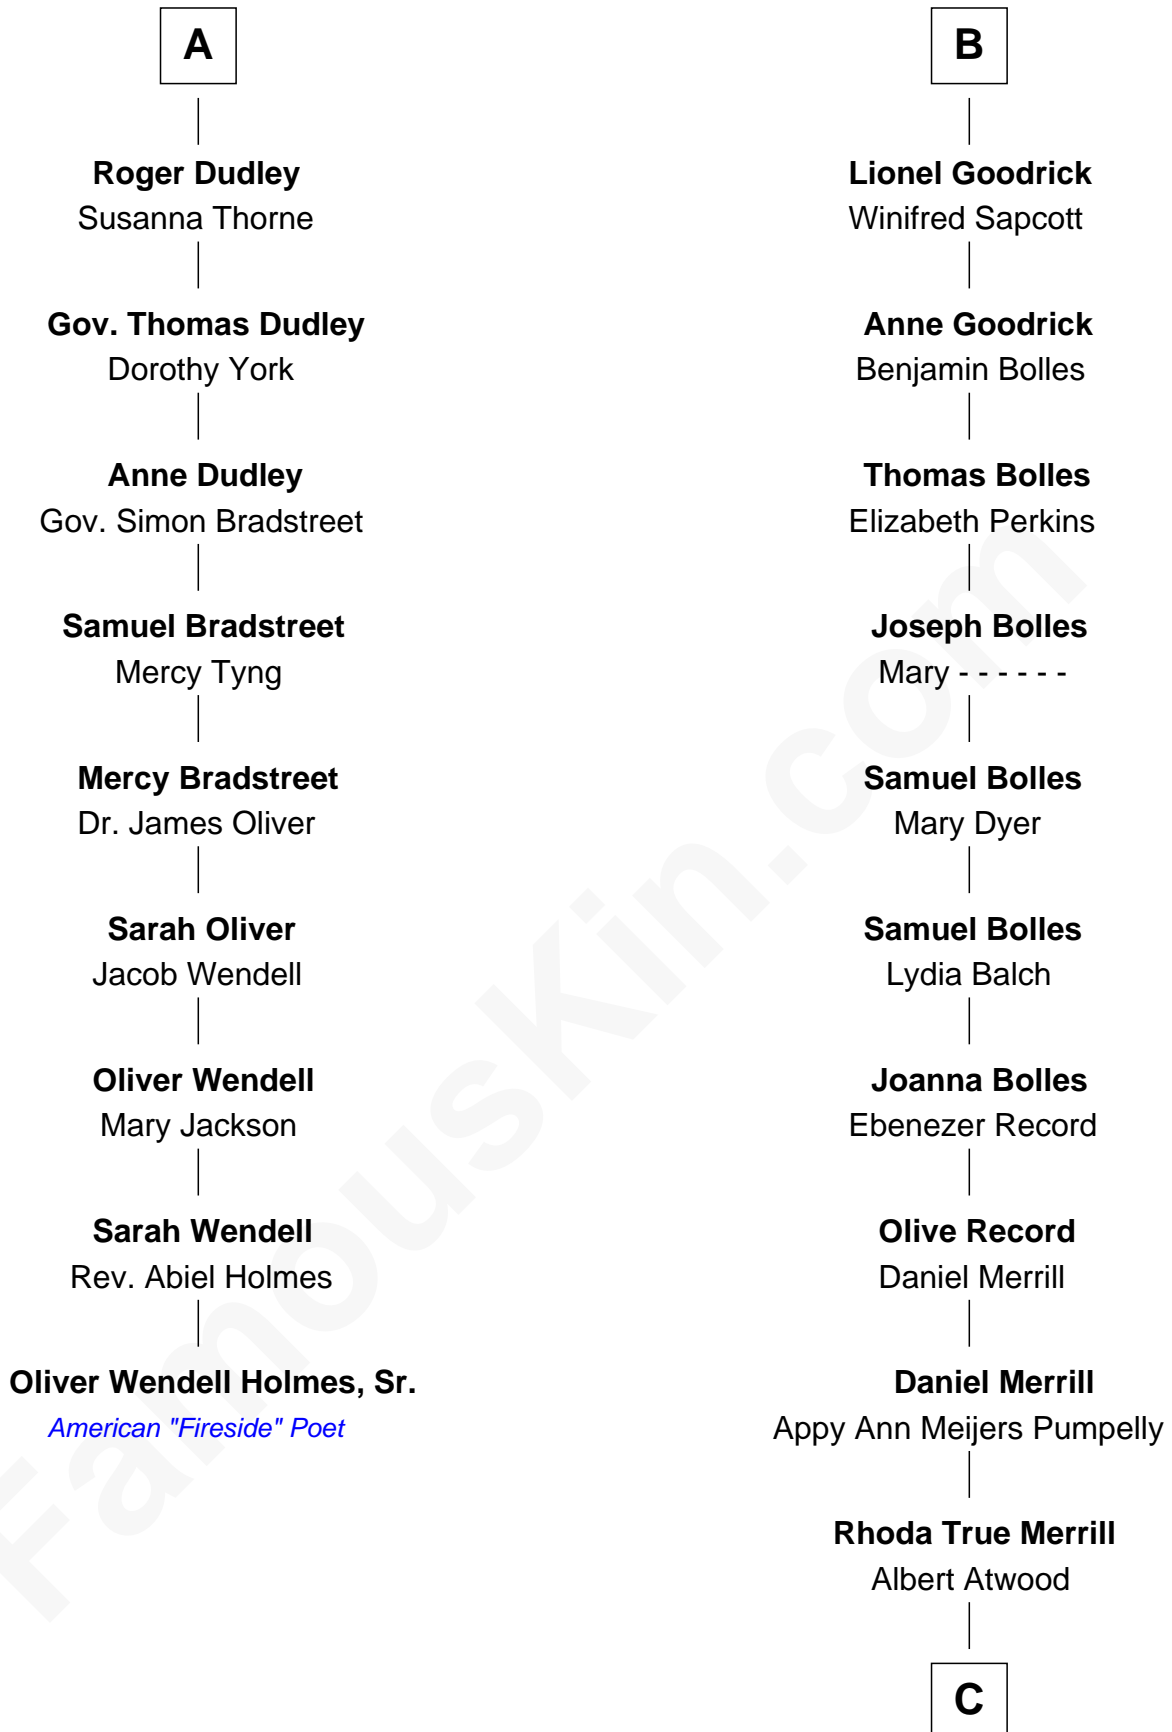

FamousKin.com
Relationship Chart of
Oliver Wendell Holmes, Sr.
American "Fireside" Poet

15th cousin 6 times removed of

Dave Cowens
NBA Hall of Famer

Sir Henry de Percy
 Idoine de Clifford

C

Thomas Albert Atwood

Priscilla Ann Kelly

Charles Albert Atwood

Mina Sylvia Cundiff

Stanley True Atwood

Dorothy Ann Ulrich

Ruth Ellen Atwood

John Joseph Cowens

Dave Cowens