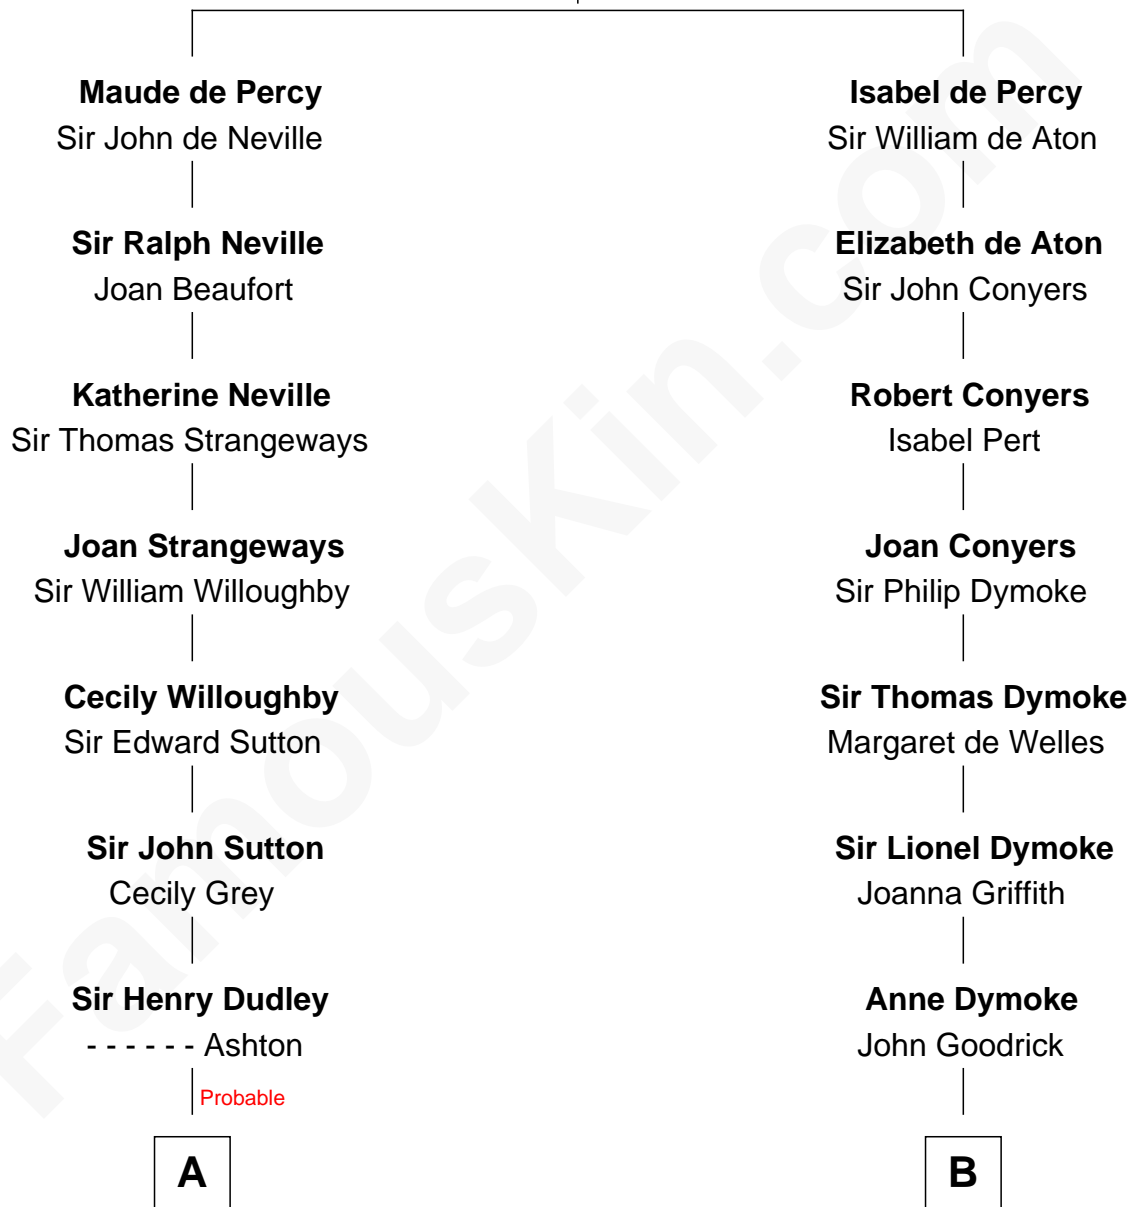

FamousKin.com
Relationship Chart of
Oliver Wendell Holmes, Sr.
American "Fireside" Poet

15th cousin 6 times removed of

Dave Cowens
NBA Hall of Famer

Sir Henry de Percy
 Idoine de Clifford

C

Thomas Albert Atwood