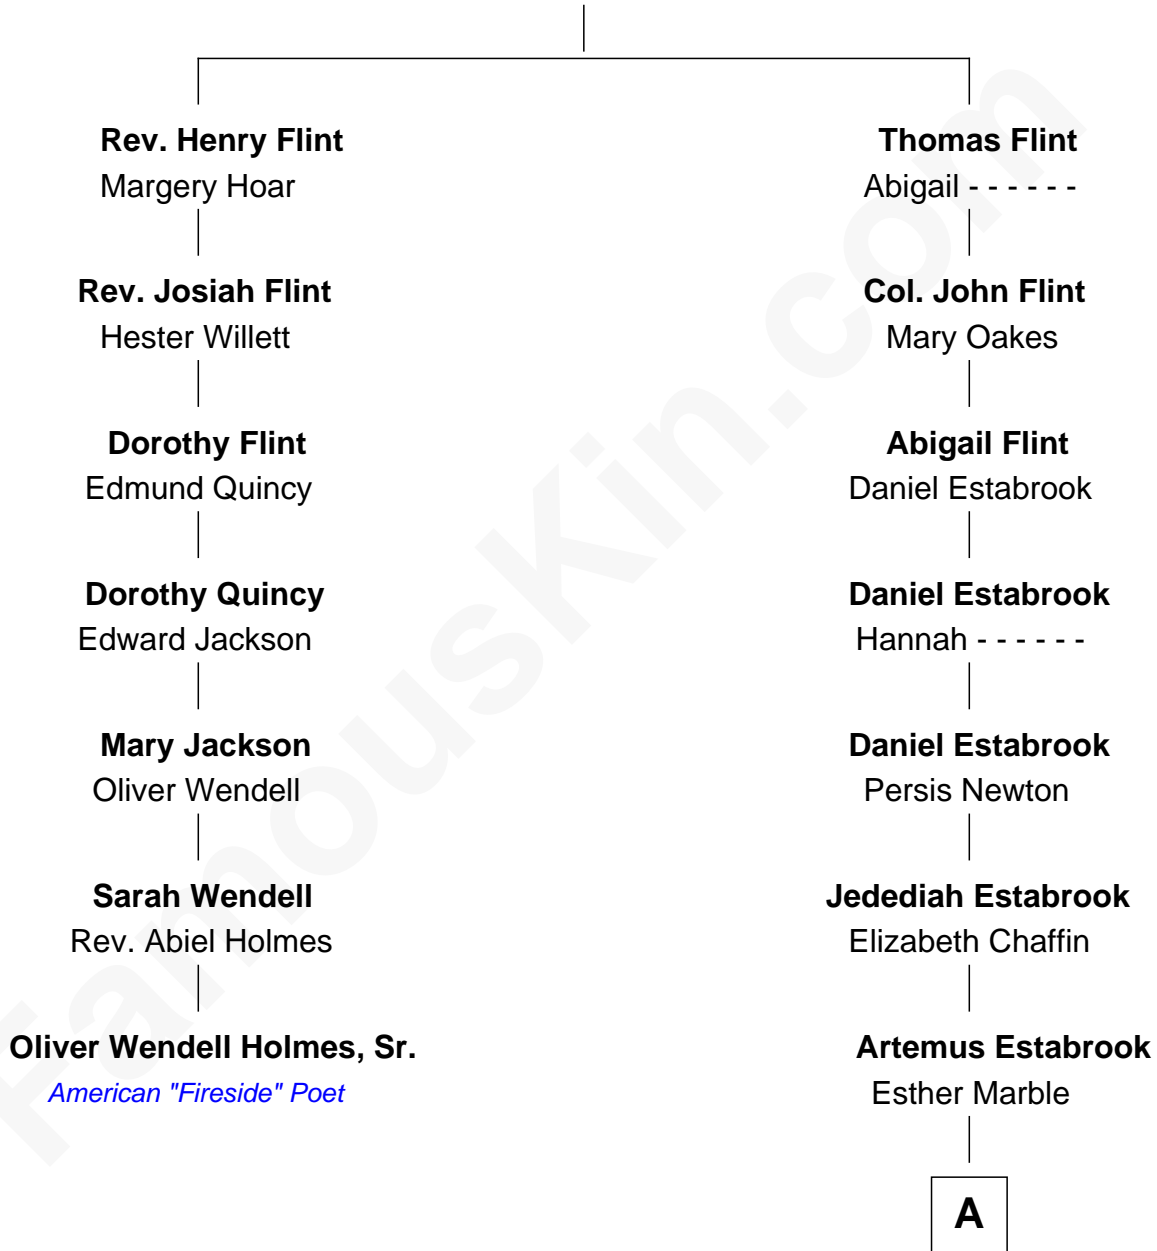

FamousKin.com
Relationship Chart of
Oliver Wendell Holmes, Sr.

American "Fireside" Poet

6th cousin 4 times removed of

Thomas J. Watson, Jr.
President and CEO of I.B.M.

----- Flint

A

Julia Ann Estabrook

Oliver Kittredge

Arthur Melville Kittredge

Mary Jeannette Broadwell

Mary Jeannette Kittredge

Thomas John Watson

Thomas J. Watson, Jr.

President and CEO of I.B.M.

FamousKin.com