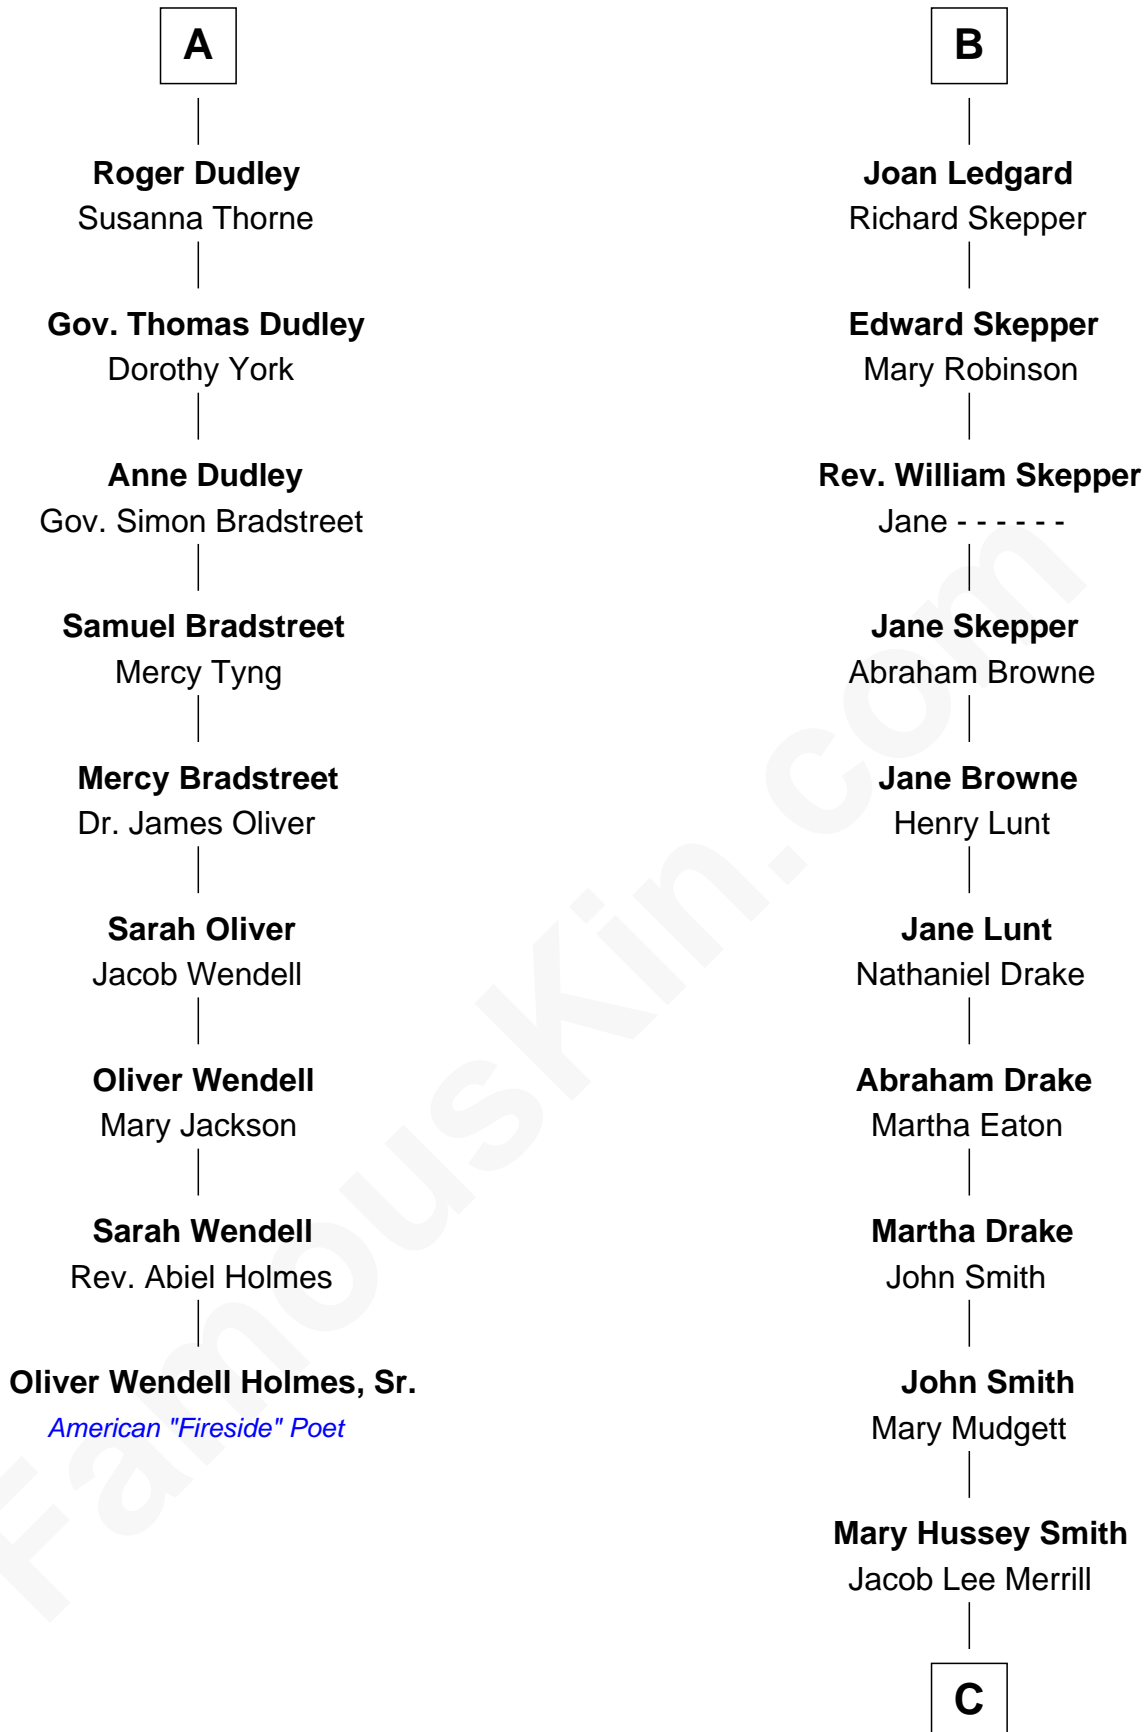

FamousKin.com
Relationship Chart of
Oliver Wendell Holmes, Sr.
American "Fireside" Poet

15th cousin 6 times removed of

Meghan Markle
Duchess of Sussex, TV Actress

C

George David Merrill

Mary Bird

Gertrude May Merrill

Fred George Sanders

Doris Mary Rita Sanders

Gordon Arnold Markle

Thomas Wayne Markle

Doria Loyce Ragland

Meghan Markle

Duchess of Sussex, TV Actress