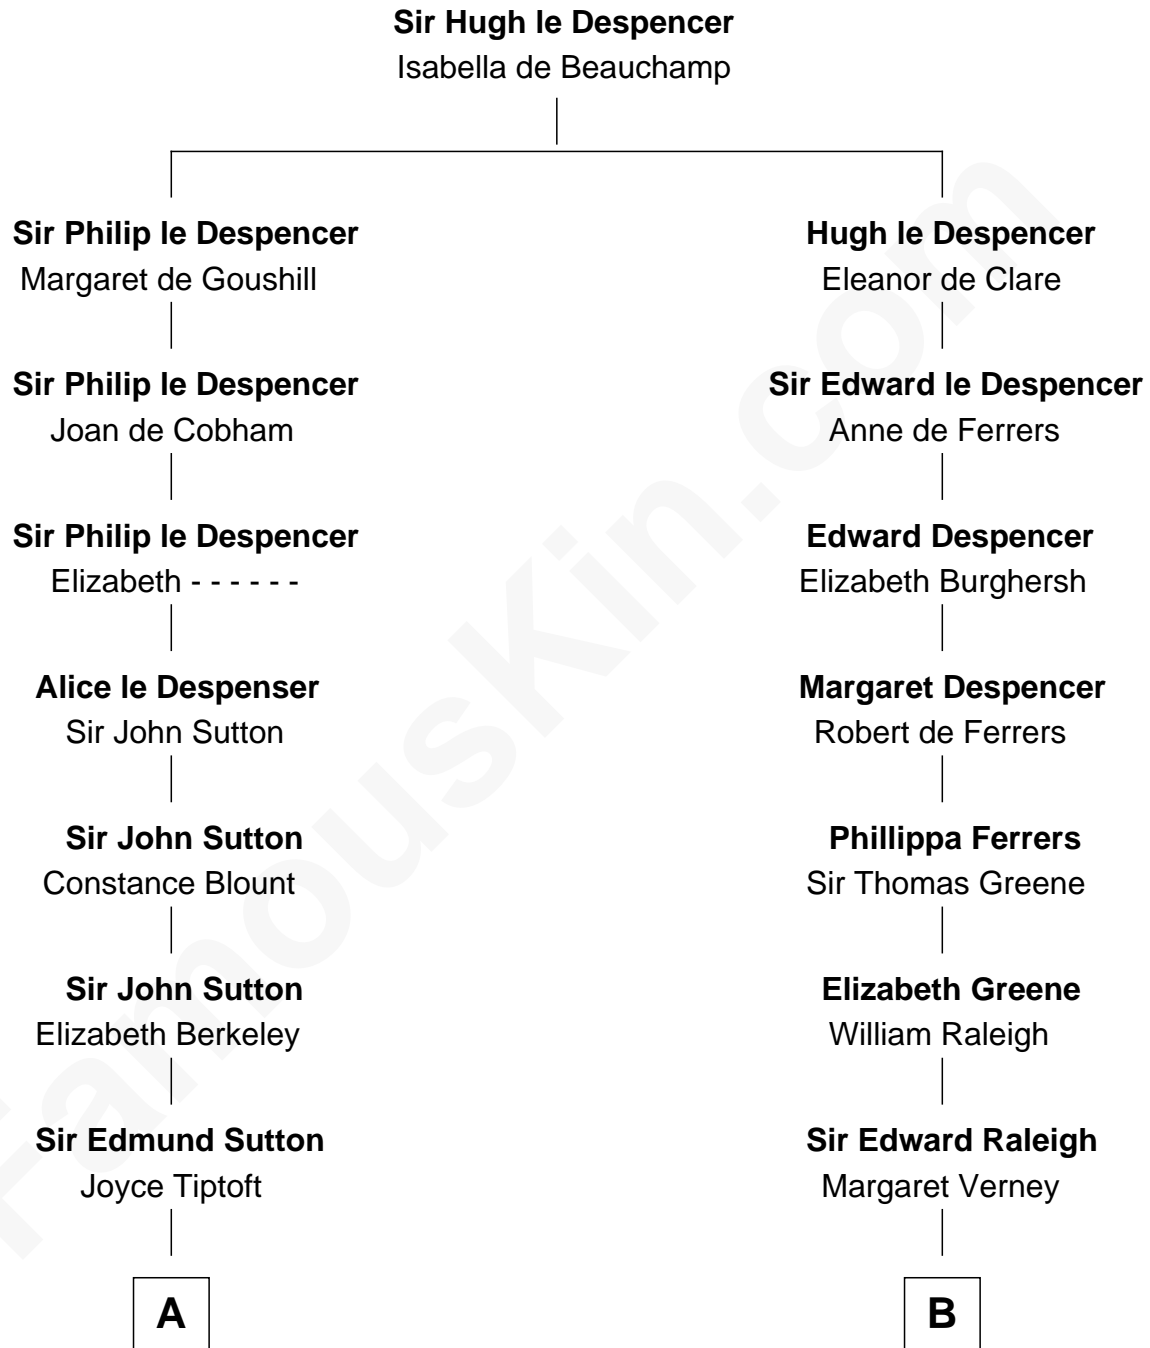

FamousKin.com
Relationship Chart of
Oliver Wendell Holmes, Sr.
American "Fireside" Poet

18th cousin 1 time removed of

Henry Clay Folger

Founder of Folger Shakespeare Library and Chairman of Standard Oil

C

Sarah Wendell
Rev. Abiel Holmes

Oliver Wendell Holmes, Sr.
American "Fireside" Poet

D

Samuel Brown Folger
Nancy F. Hiller

Henry Clay Folger
Eliza Jane Clark

Henry Clay Folger
Chairman of Standard Oil

FamousKin.com