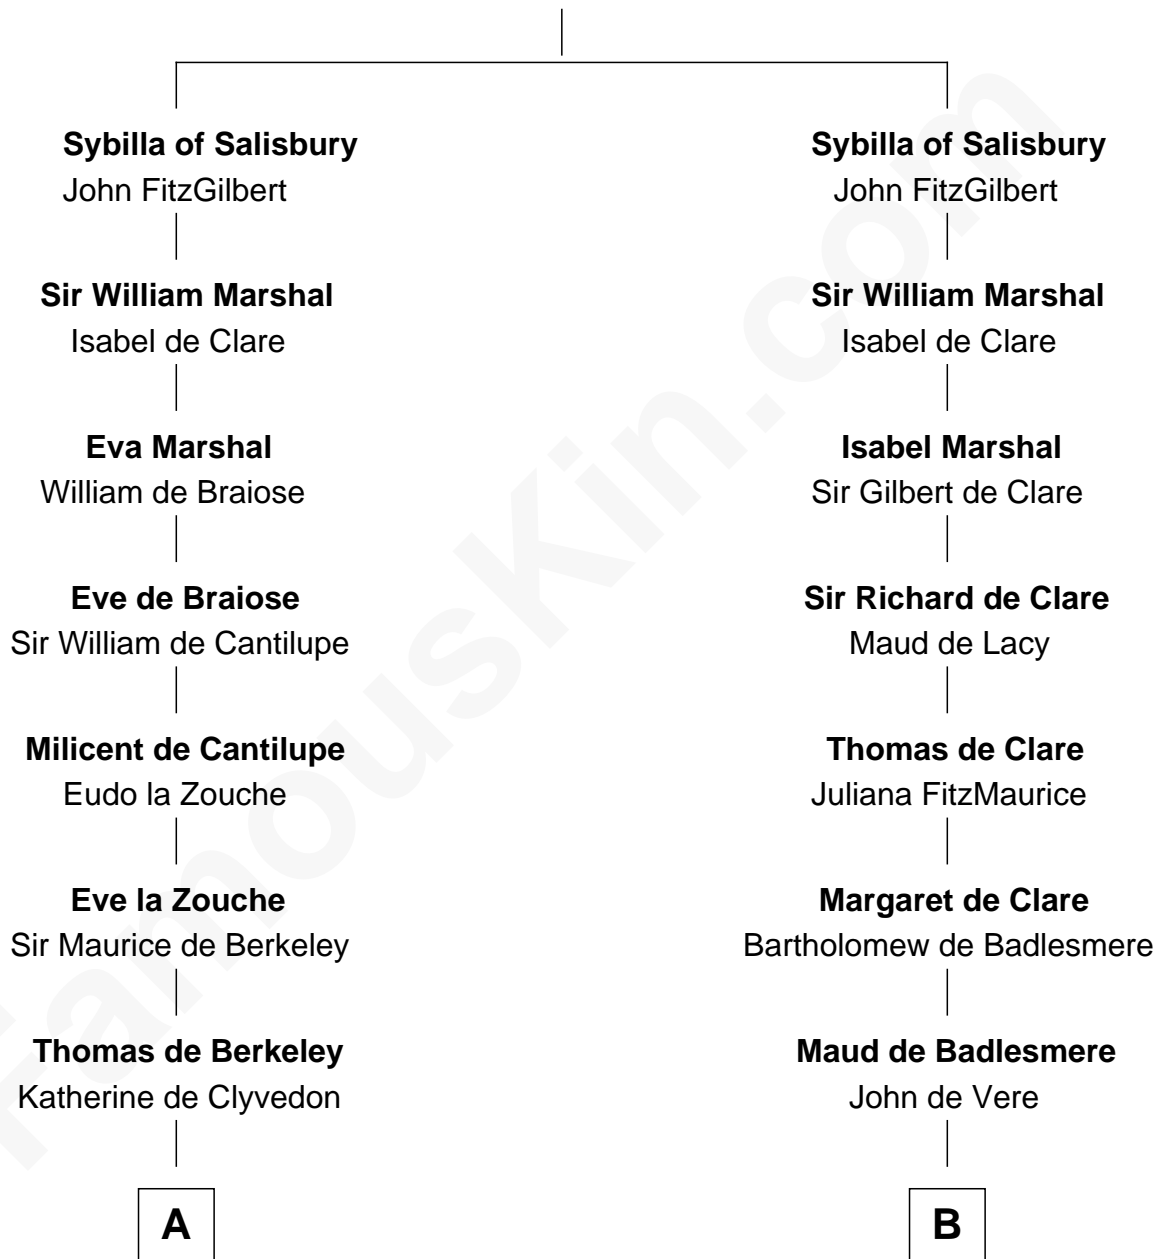

FamousKin.com
Relationship Chart of
Oliver Wendell Holmes, Sr.
American "Fireside" Poet

20th cousin 1 time removed of

Samuel Howard
Boston Tea Party Participant

Walter of Salisbury

C

Mercy Bradstreet

Dr. James Oliver

Sarah Oliver

Jacob Wendell

Oliver Wendell

Mary Jackson

Sarah Wendell

Rev. Abiel Holmes

Oliver Wendell Holmes, Sr.

American "Fireside" Poet

Boston Tea Party Participant