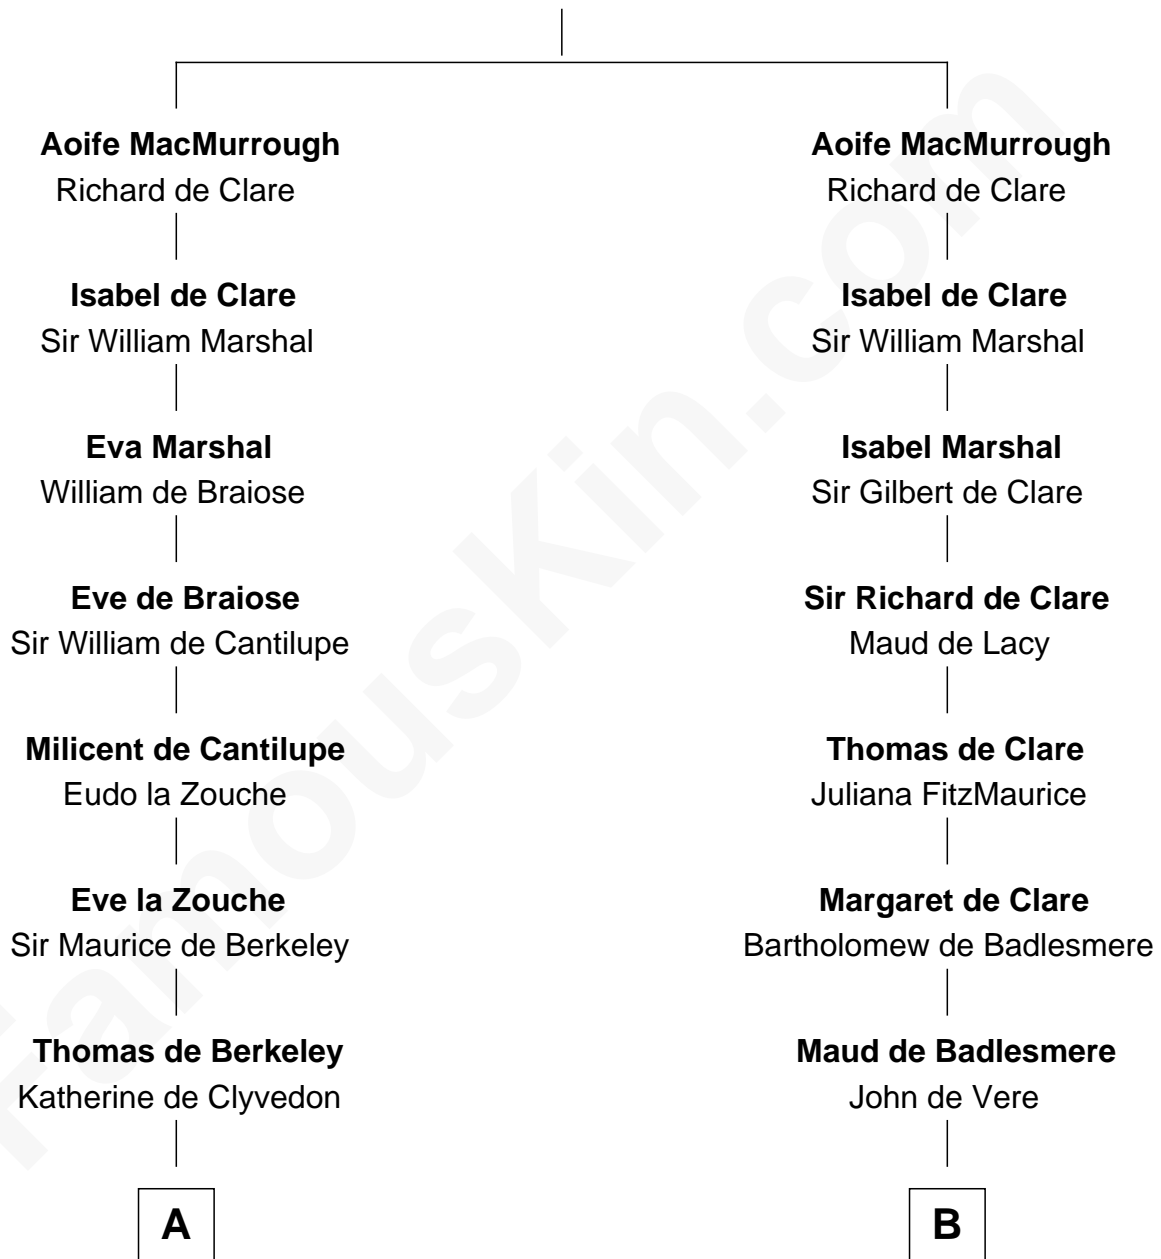

FamousKin.com
Relationship Chart of
Oliver Wendell Holmes, Sr.
American "Fireside" Poet

20th cousin 1 time removed of

Samuel Howard
Boston Tea Party Participant

Dermot MacMurrough
 Mor O'Toole

C

Mercy Bradstreet

Dr. James Oliver

Sarah Oliver

Jacob Wendell

Oliver Wendell

Mary Jackson

Sarah Wendell

Rev. Abiel Holmes

Oliver Wendell Holmes, Sr.

Samuel Howard

Boston Tea Party Participant