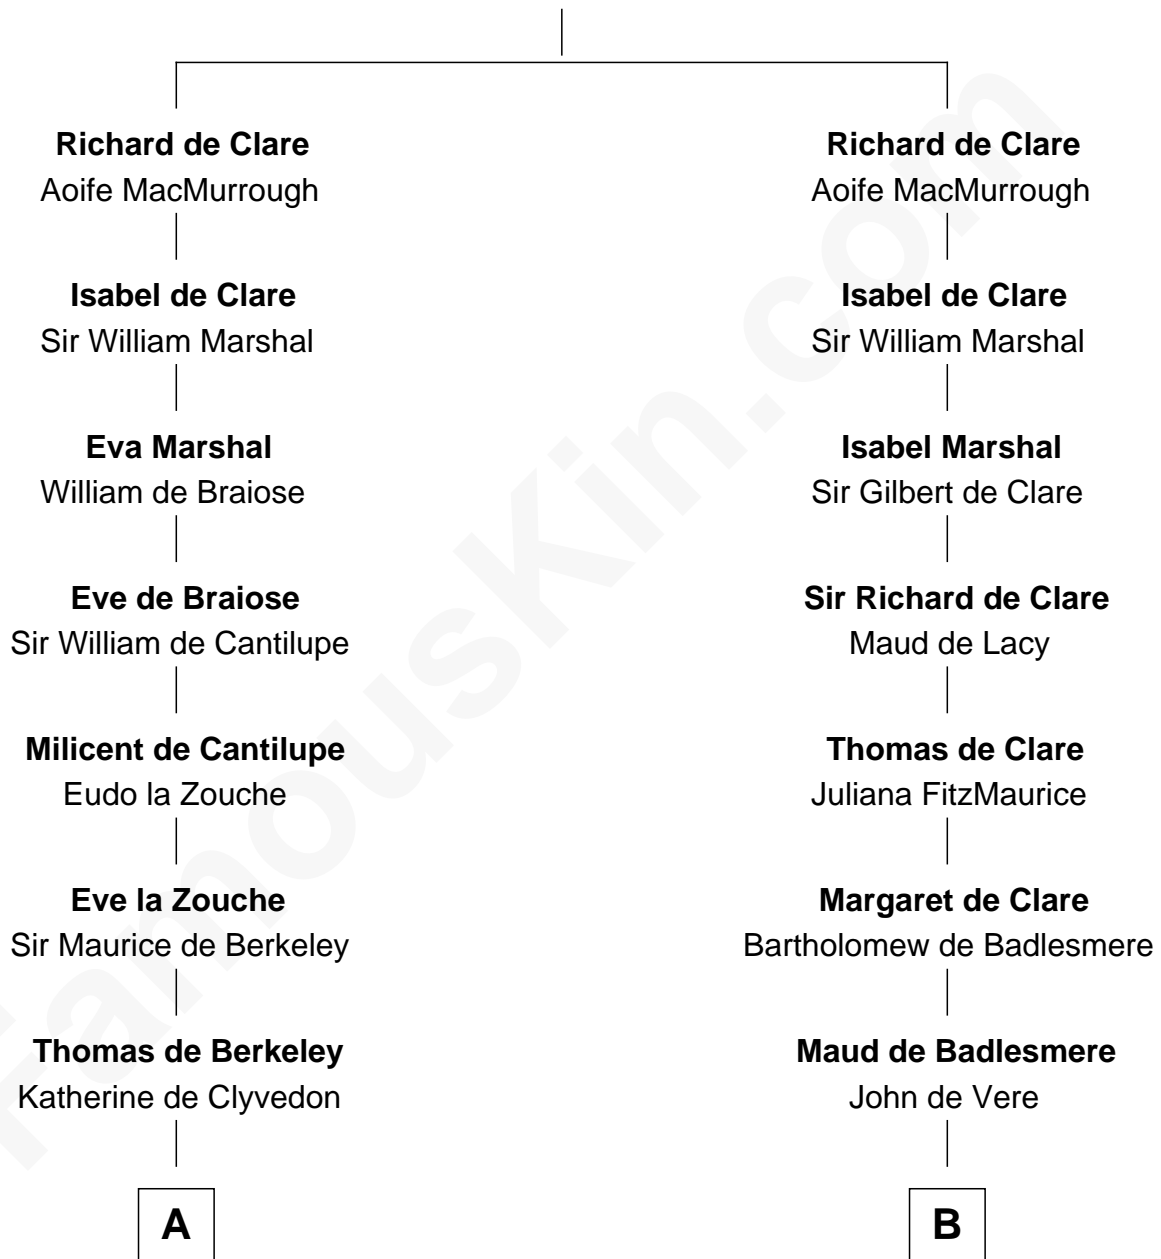

FamousKin.com
Relationship Chart of
Oliver Wendell Holmes, Sr.
American "Fireside" Poet

20th cousin 1 time removed of

Samuel Howard
Boston Tea Party Participant

Gilbert Fitzgilbert de Clare
 Isabel de Beaumont

C

Mercy Bradstreet

Dr. James Oliver

Sarah Oliver

Jacob Wendell

Oliver Wendell

Mary Jackson

Sarah Wendell