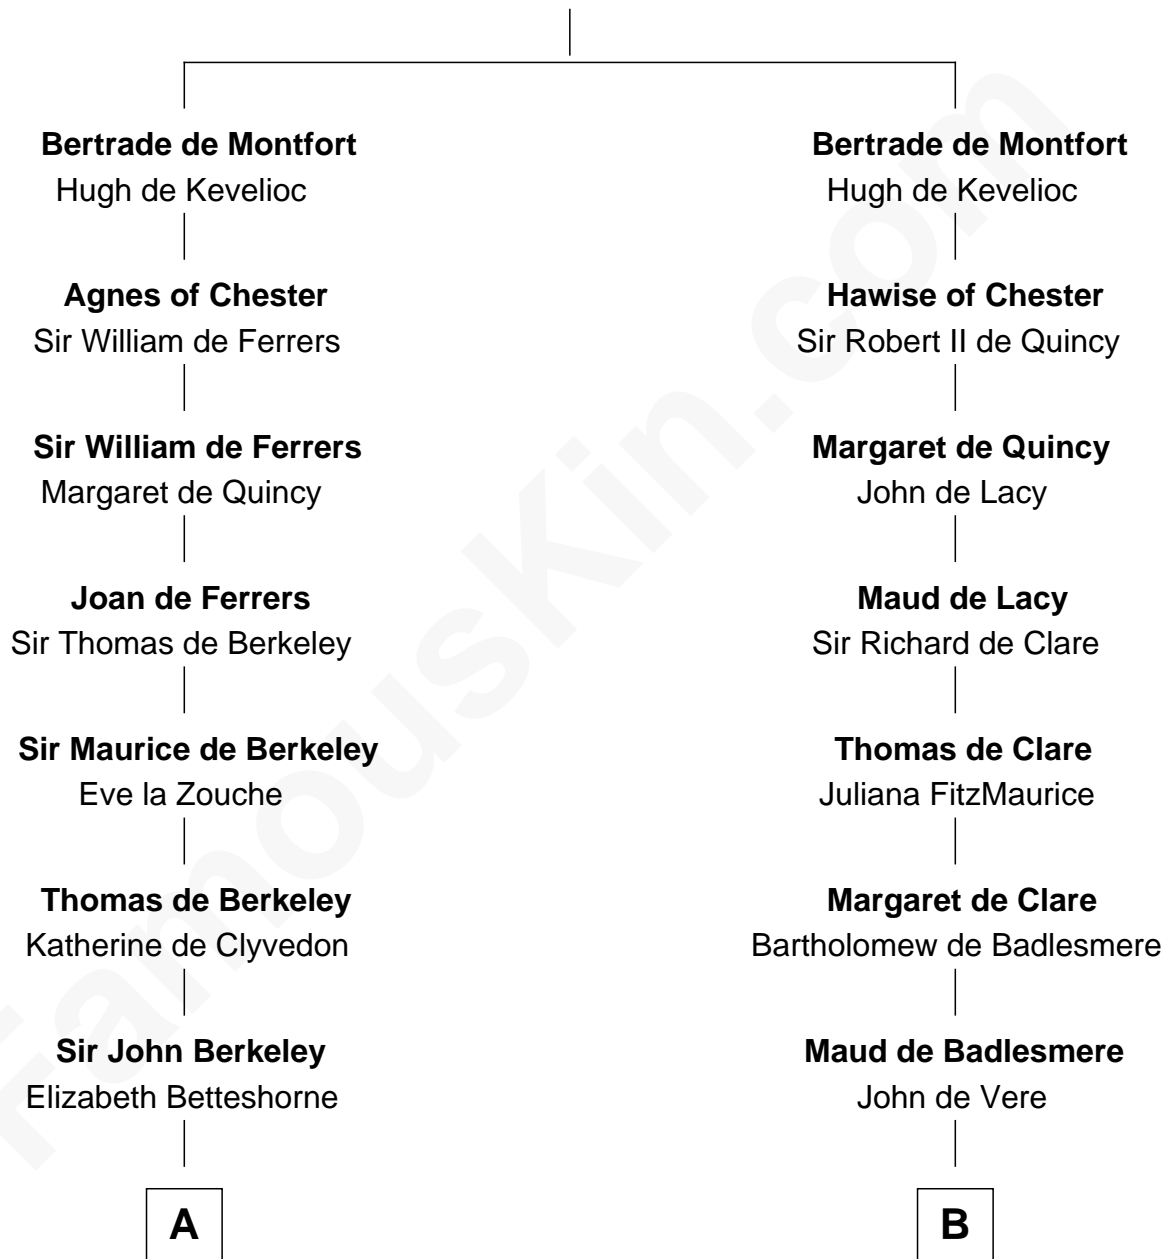

FamousKin.com

Relationship Chart of Oliver Wendell Holmes, Sr.

American "Fireside" Poet

20th cousin of

Samuel Howard

Boston Tea Party Participant

Simon III de Montfort

Maud - - - - -

C

Sarah Oliver
Jacob Wendell

Oliver Wendell
Mary Jackson

Sarah Wendell
Rev. Abiel Holmes

Oliver Wendell Holmes, Sr.
American "Fireside" Poet

D

Hannah Sumner
John Goffe

William Goffe
Abigail Richardson

Martha Goffe
Ebenezer Howard

Samuel Howard
Boston Tea Party Participant