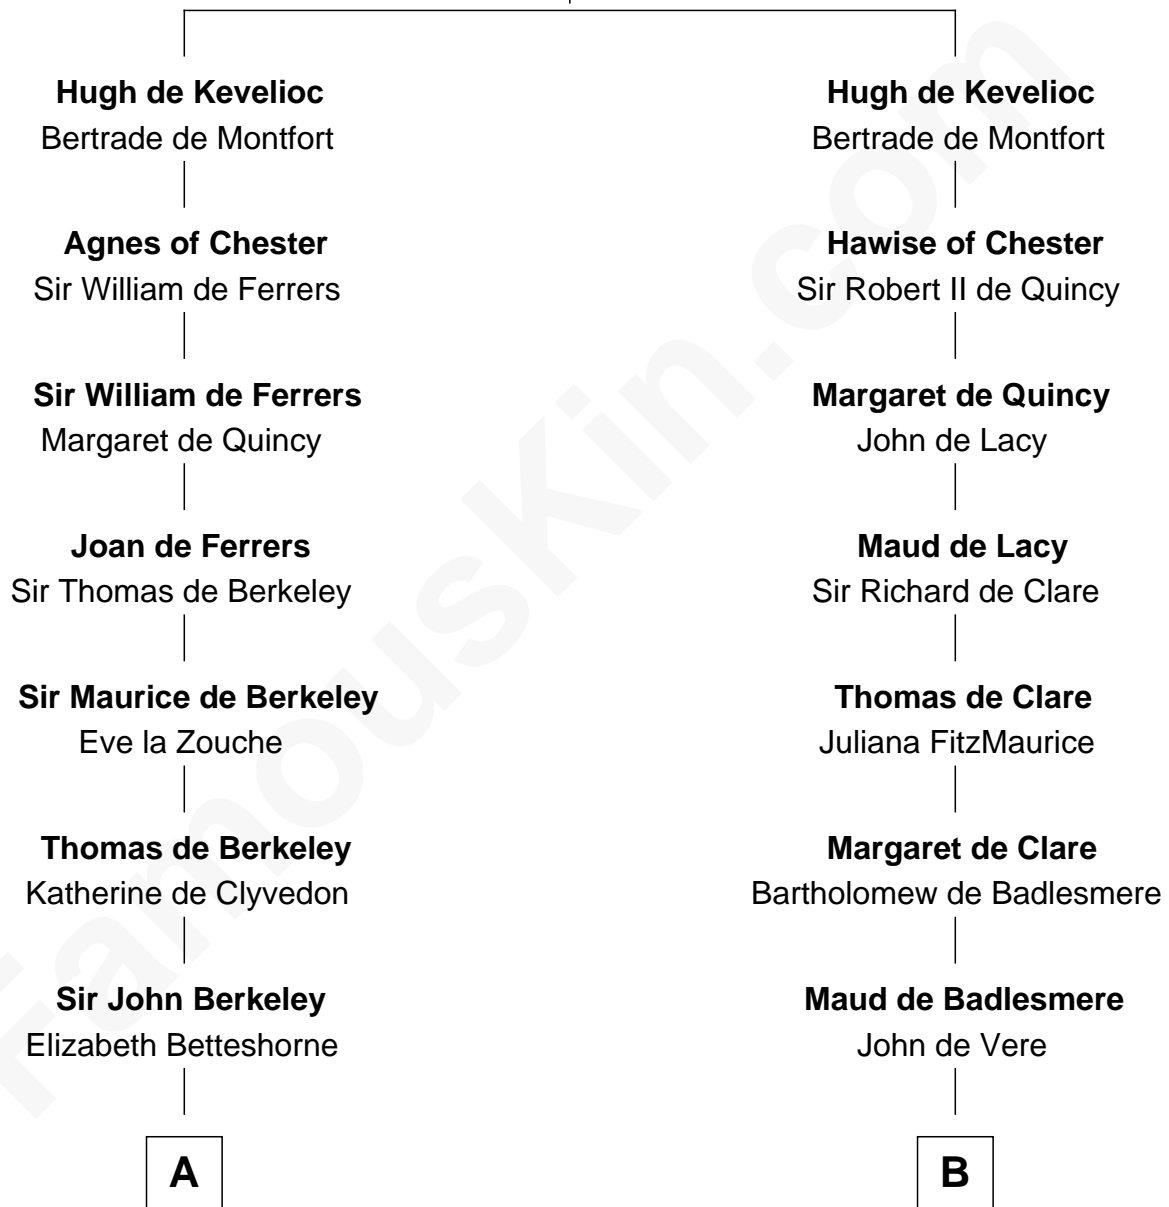

FamousKin.com
Relationship Chart of
Oliver Wendell Holmes, Sr.

American "Fireside" Poet

20th cousin of

Samuel Howard

Boston Tea Party Participant

Sir Ranulf de Gernons

Maud of Gloucester

C

Sarah Oliver
Jacob Wendell

Oliver Wendell
Mary Jackson

Sarah Wendell
Rev. Abiel Holmes

Oliver Wendell Holmes, Sr.
American "Fireside" Poet

D

Hannah Sumner
John Goffe

William Goffe
Abigail Richardson

Martha Goffe
Ebenezer Howard

Samuel Howard
Boston Tea Party Participant

FamousKin.com