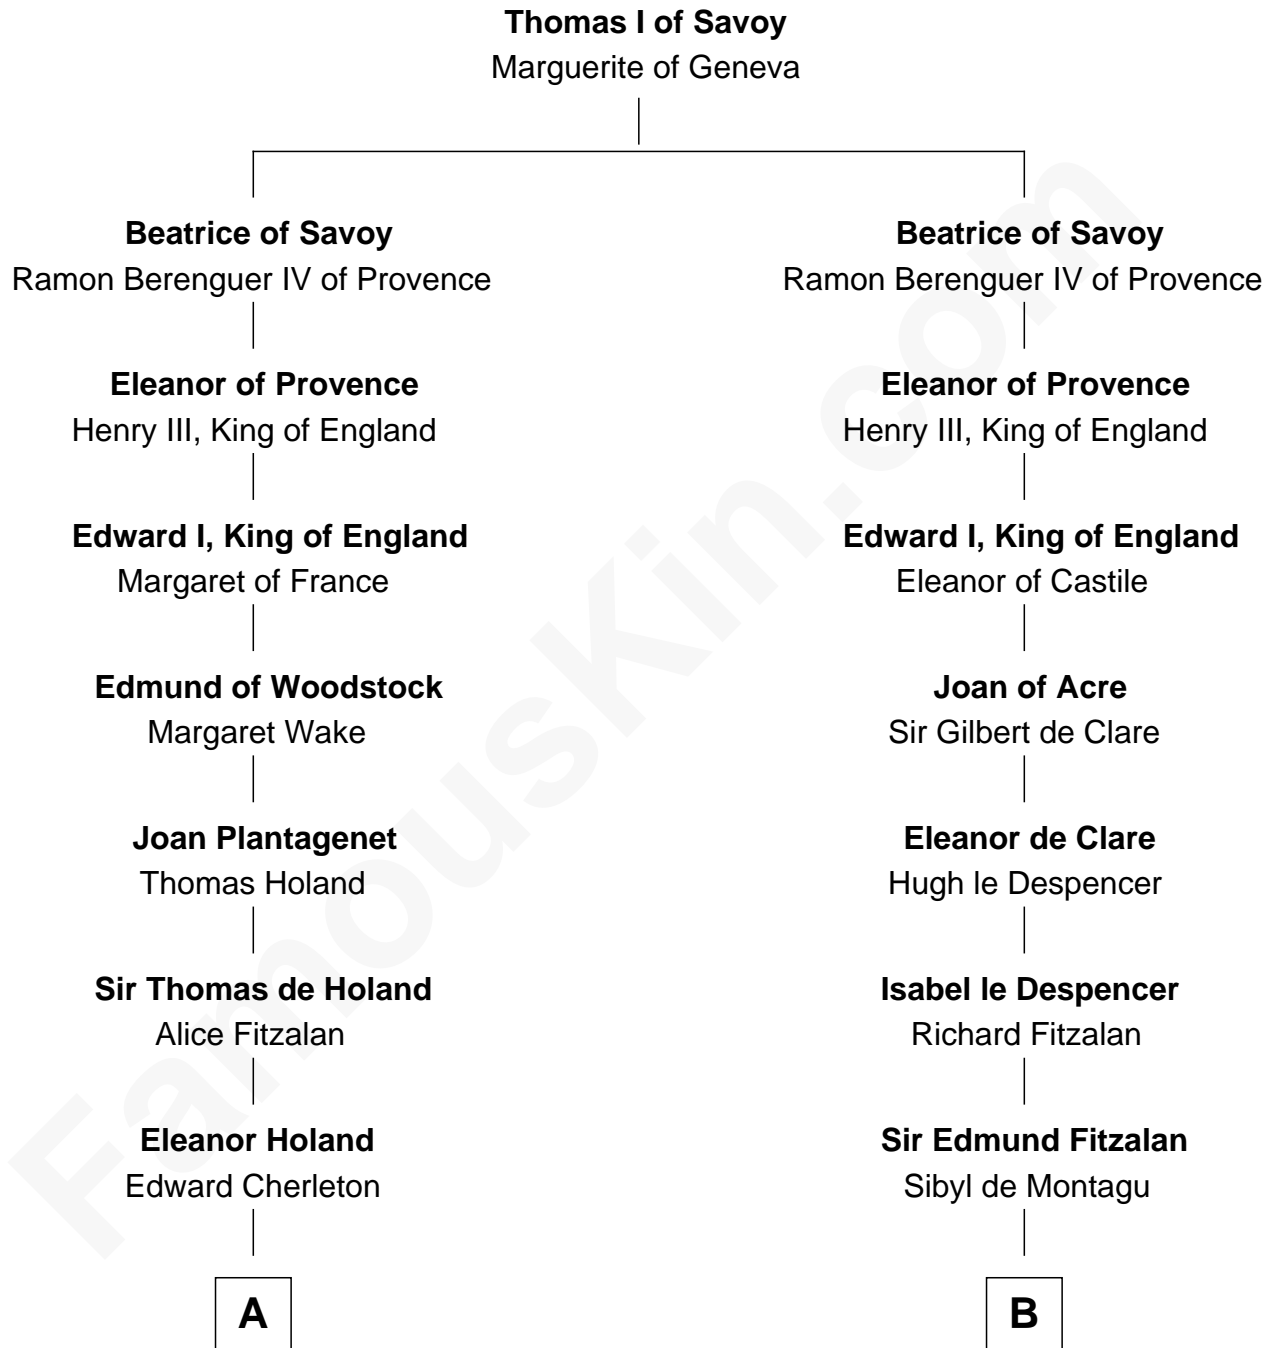

FamousKin.com

Relationship Chart of Oliver Wendell Holmes, Sr.

American "Fireside" Poet

20th cousin of

Samuel Howard

Boston Tea Party Participant

C

Sarah Oliver
Jacob Wendell

Oliver Wendell
Mary Jackson

Sarah Wendell
Rev. Abiel Holmes

Oliver Wendell Holmes, Sr.
American "Fireside" Poet

D

Hannah Sumner
John Goffe

William Goffe
Abigail Richardson

Martha Goffe
Ebenezer Howard

Samuel Howard
Boston Tea Party Participant