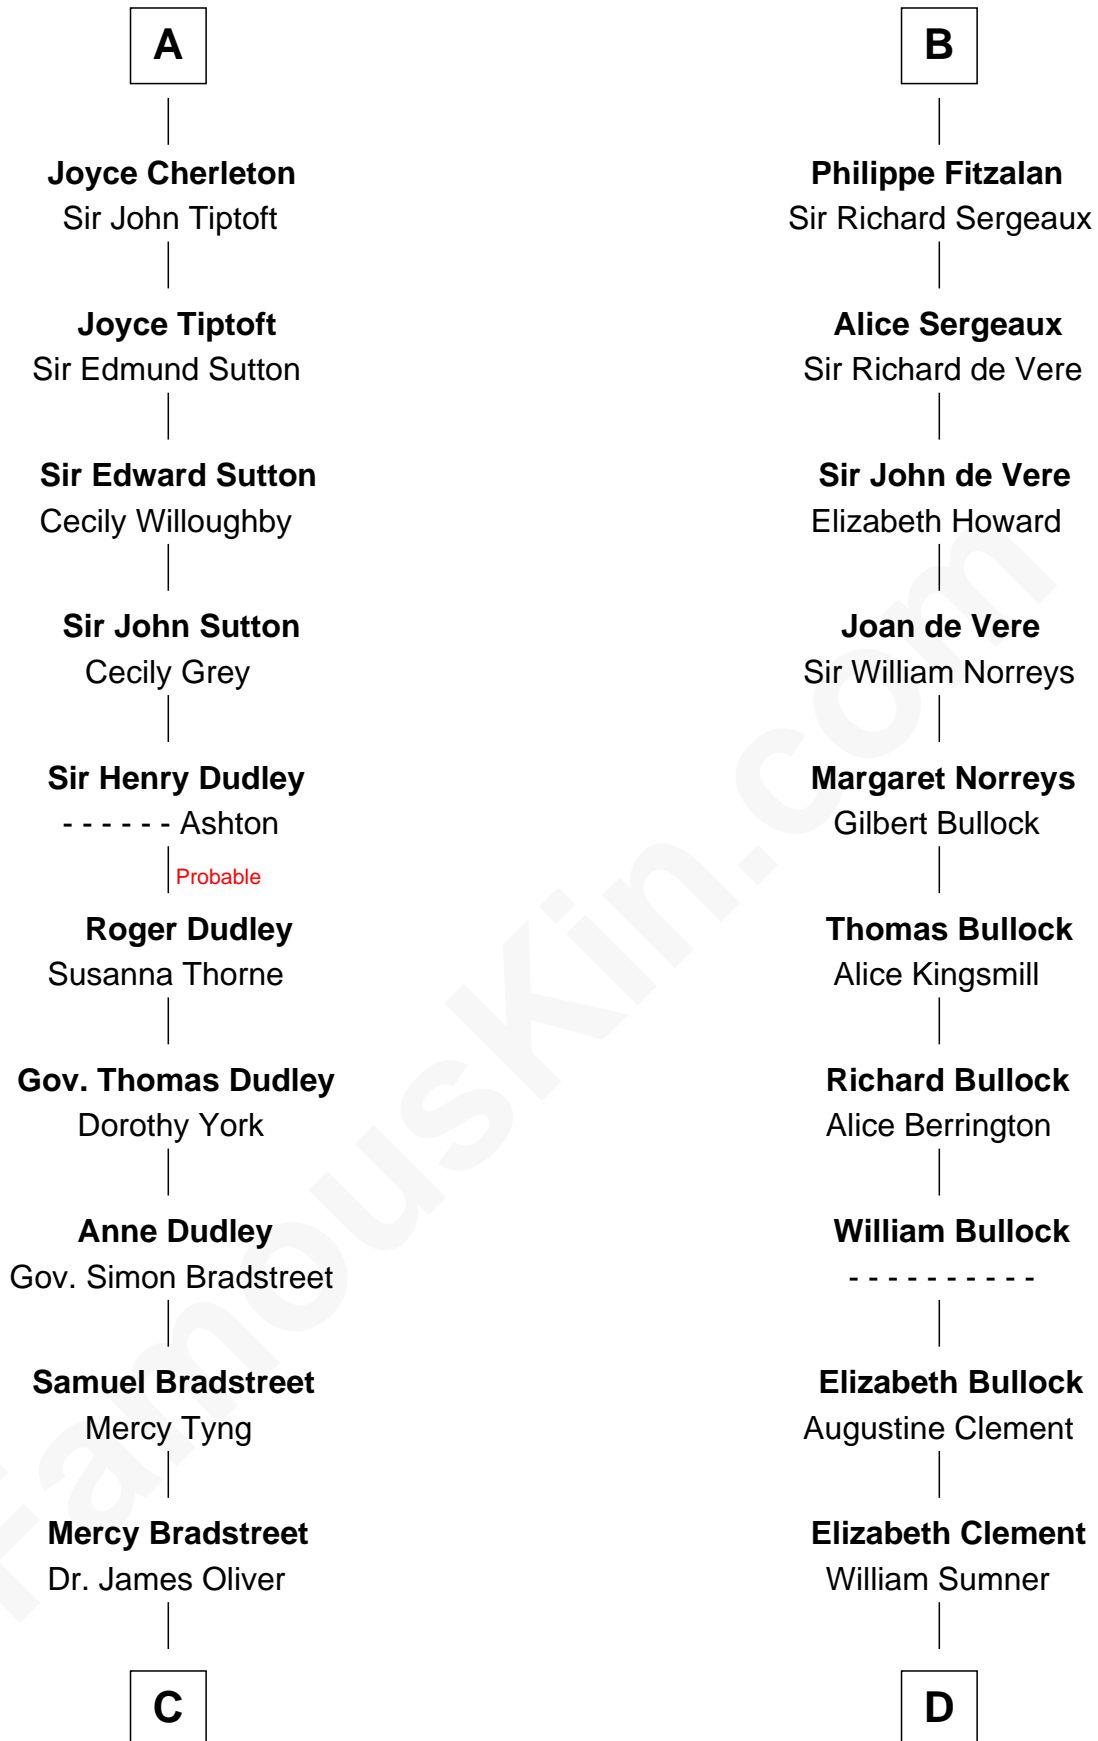

FamousKin.com
Relationship Chart of
Oliver Wendell Holmes, Sr.

American "Fireside" Poet

20th cousin of

Samuel Howard

Boston Tea Party Participant

C

Sarah Oliver
Jacob Wendell

Oliver Wendell
Mary Jackson