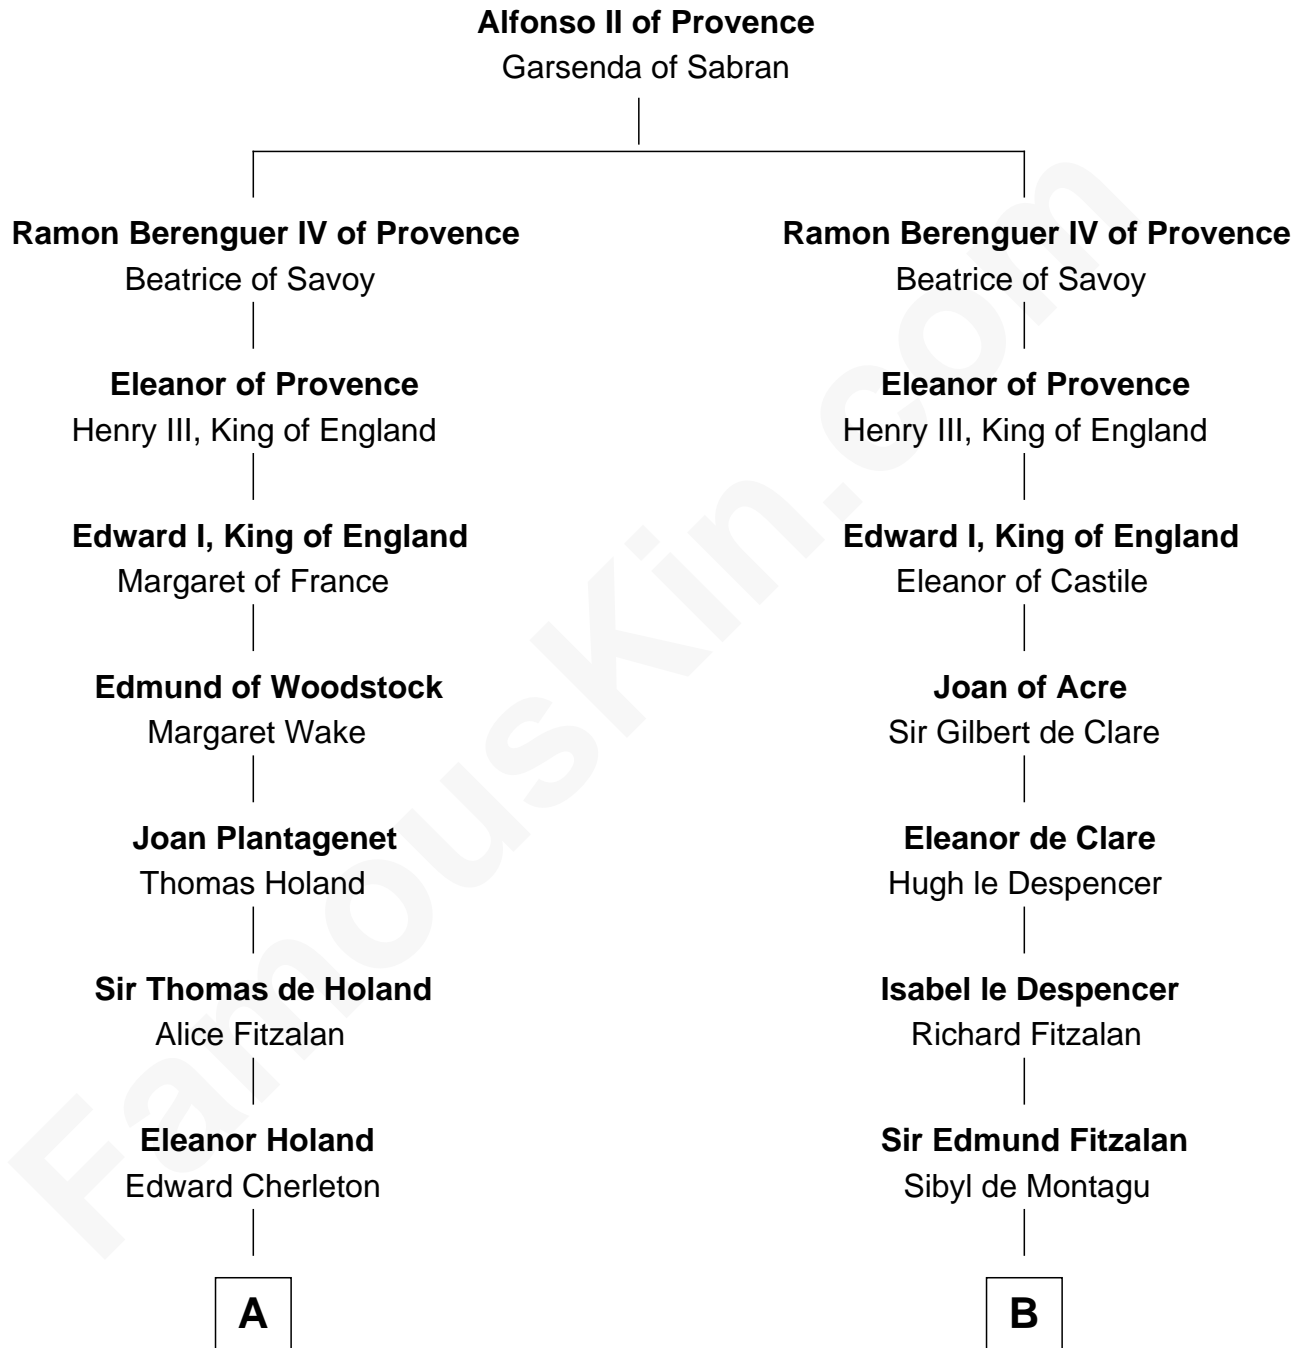

FamousKin.com
Relationship Chart of
Oliver Wendell Holmes, Sr.

American "Fireside" Poet

20th cousin of

Samuel Howard

Boston Tea Party Participant

C

Sarah Oliver
Jacob Wendell

Oliver Wendell
Mary Jackson

Sarah Wendell
Rev. Abiel Holmes

Oliver Wendell Holmes, Sr.
American "Fireside" Poet

D

Hannah Sumner
John Goffe

William Goffe
Abigail Richardson

Martha Goffe
Ebenezer Howard

Samuel Howard
Boston Tea Party Participant