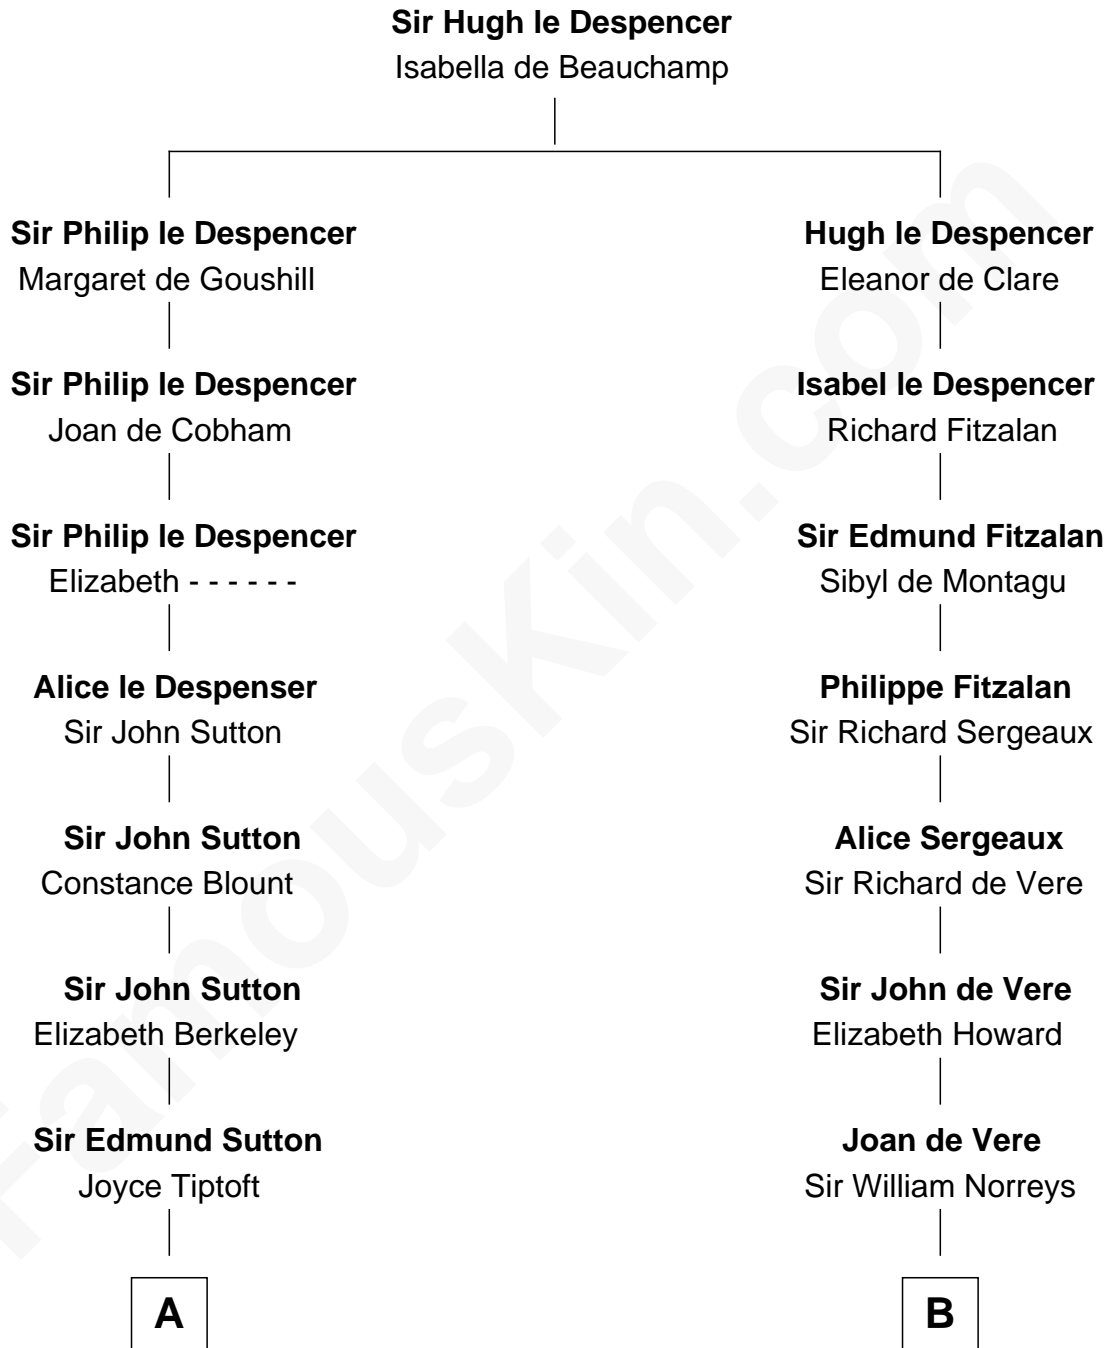

**FamousKin.com**  
**Relationship Chart of**  
**Oliver Wendell Holmes, Sr.**  
*American "Fireside" Poet*

16th cousin 2 times removed of

**Samuel Howard**  
*Boston Tea Party Participant*

**C**

**Sarah Wendell**  
Rev. Abiel Holmes

**Oliver Wendell Holmes, Sr.**  
*American "Fireside" Poet*

FamousKin.com