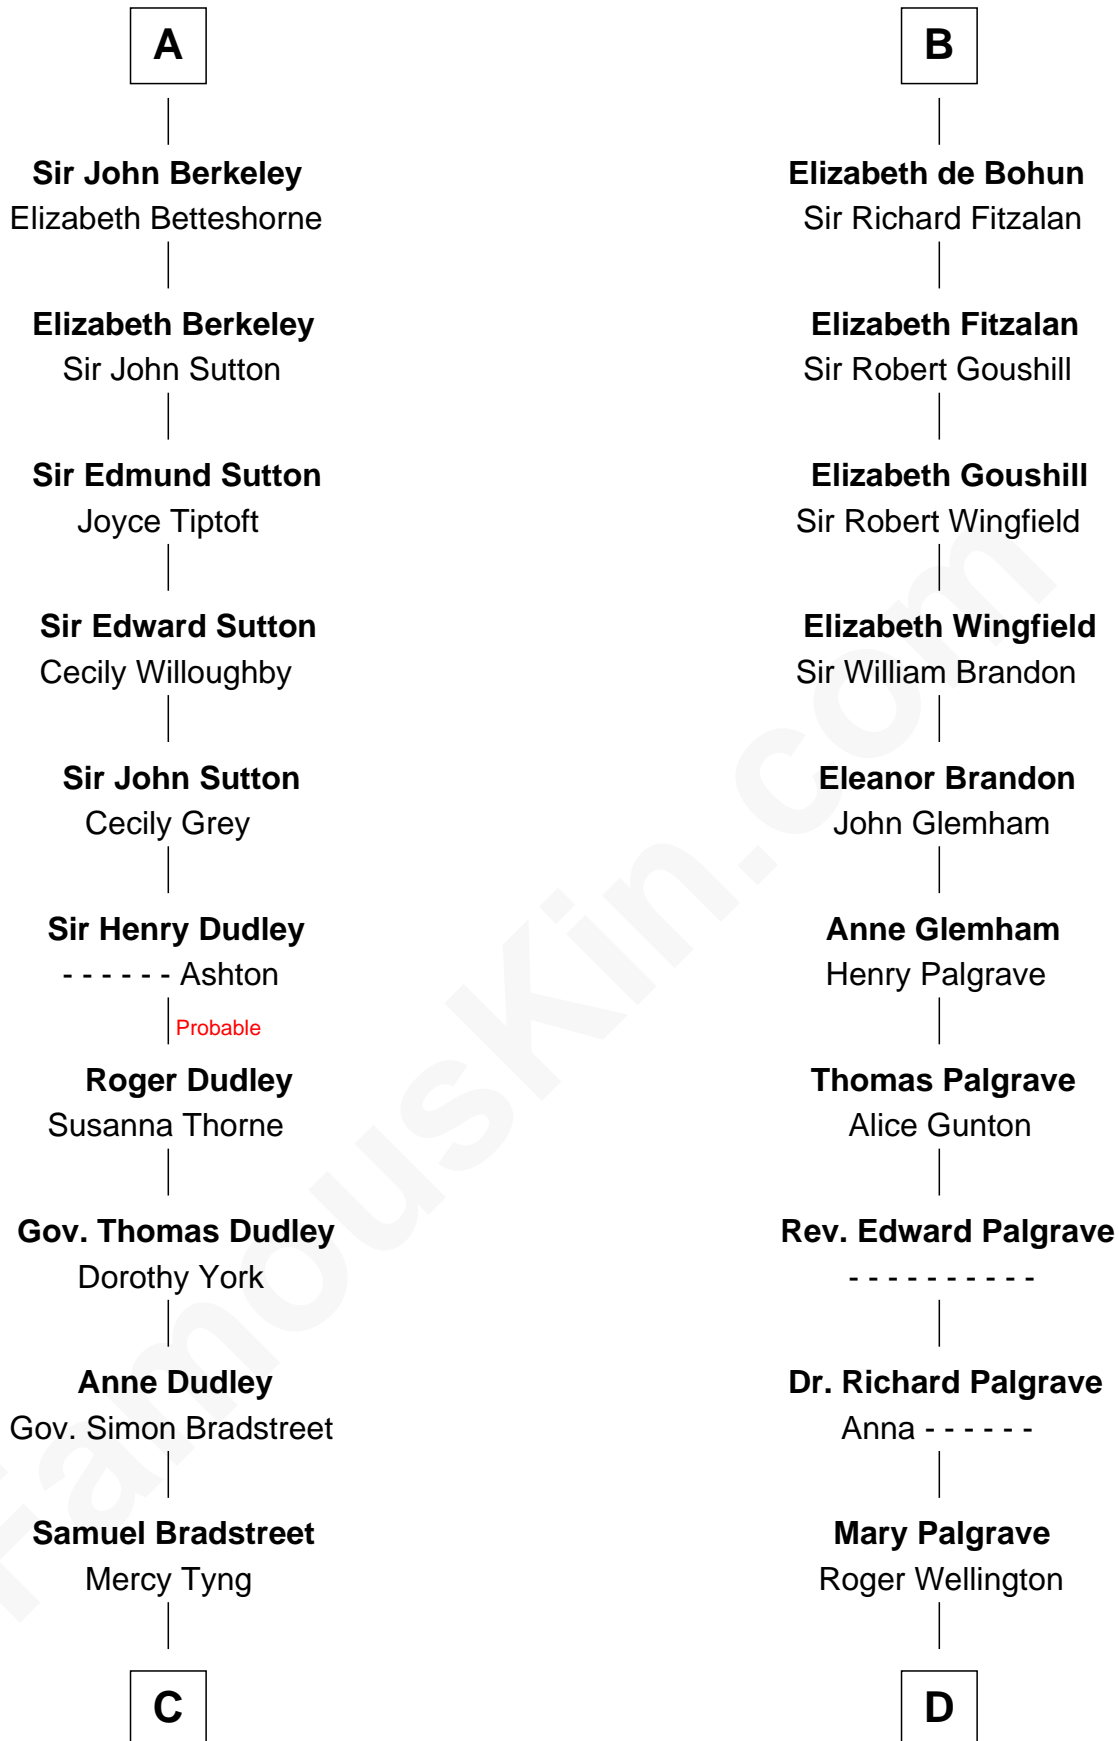

## Relationship Chart of Oliver Wendell Holmes, Sr.

*American "Fireside" Poet*

21st cousin of

**Eli Whitney**

*Inventor of the Cotton Gin*

Walter of Salisbury

**C**

**Mercy Bradstreet**

Dr. James Oliver

**Sarah Oliver**

Jacob Wendell

**Oliver Wendell**

Mary Jackson

**Sarah Wendell**

Rev. Abiel Holmes

**Oliver Wendell Holmes, Sr.**