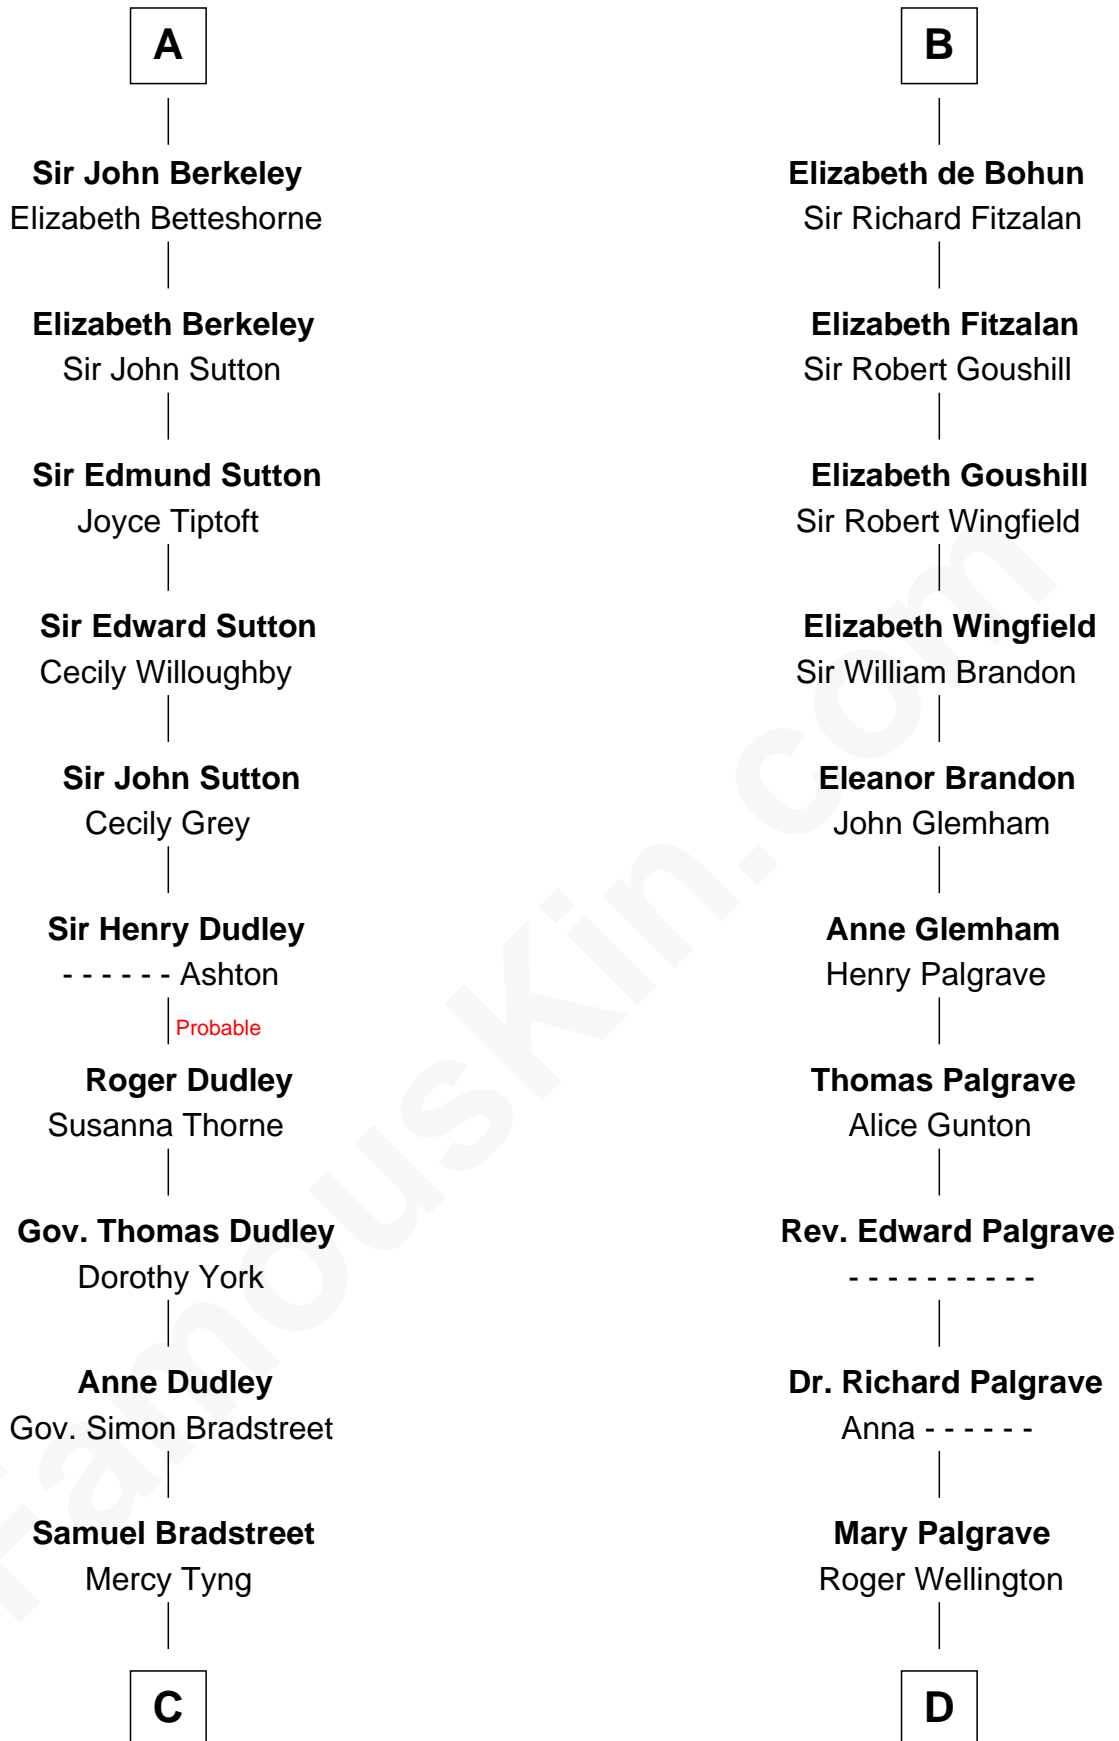

## Relationship Chart of Oliver Wendell Holmes, Sr.

*American "Fireside" Poet*

21st cousin of

**Eli Whitney**

*Inventor of the Cotton Gin*

**Dermot MacMurrough**

Mor O'Toole

**C**

**Mercy Bradstreet**

Dr. James Oliver

**Sarah Oliver**

Jacob Wendell

**Oliver Wendell**

Mary Jackson

**Sarah Wendell**

Rev. Abiel Holmes