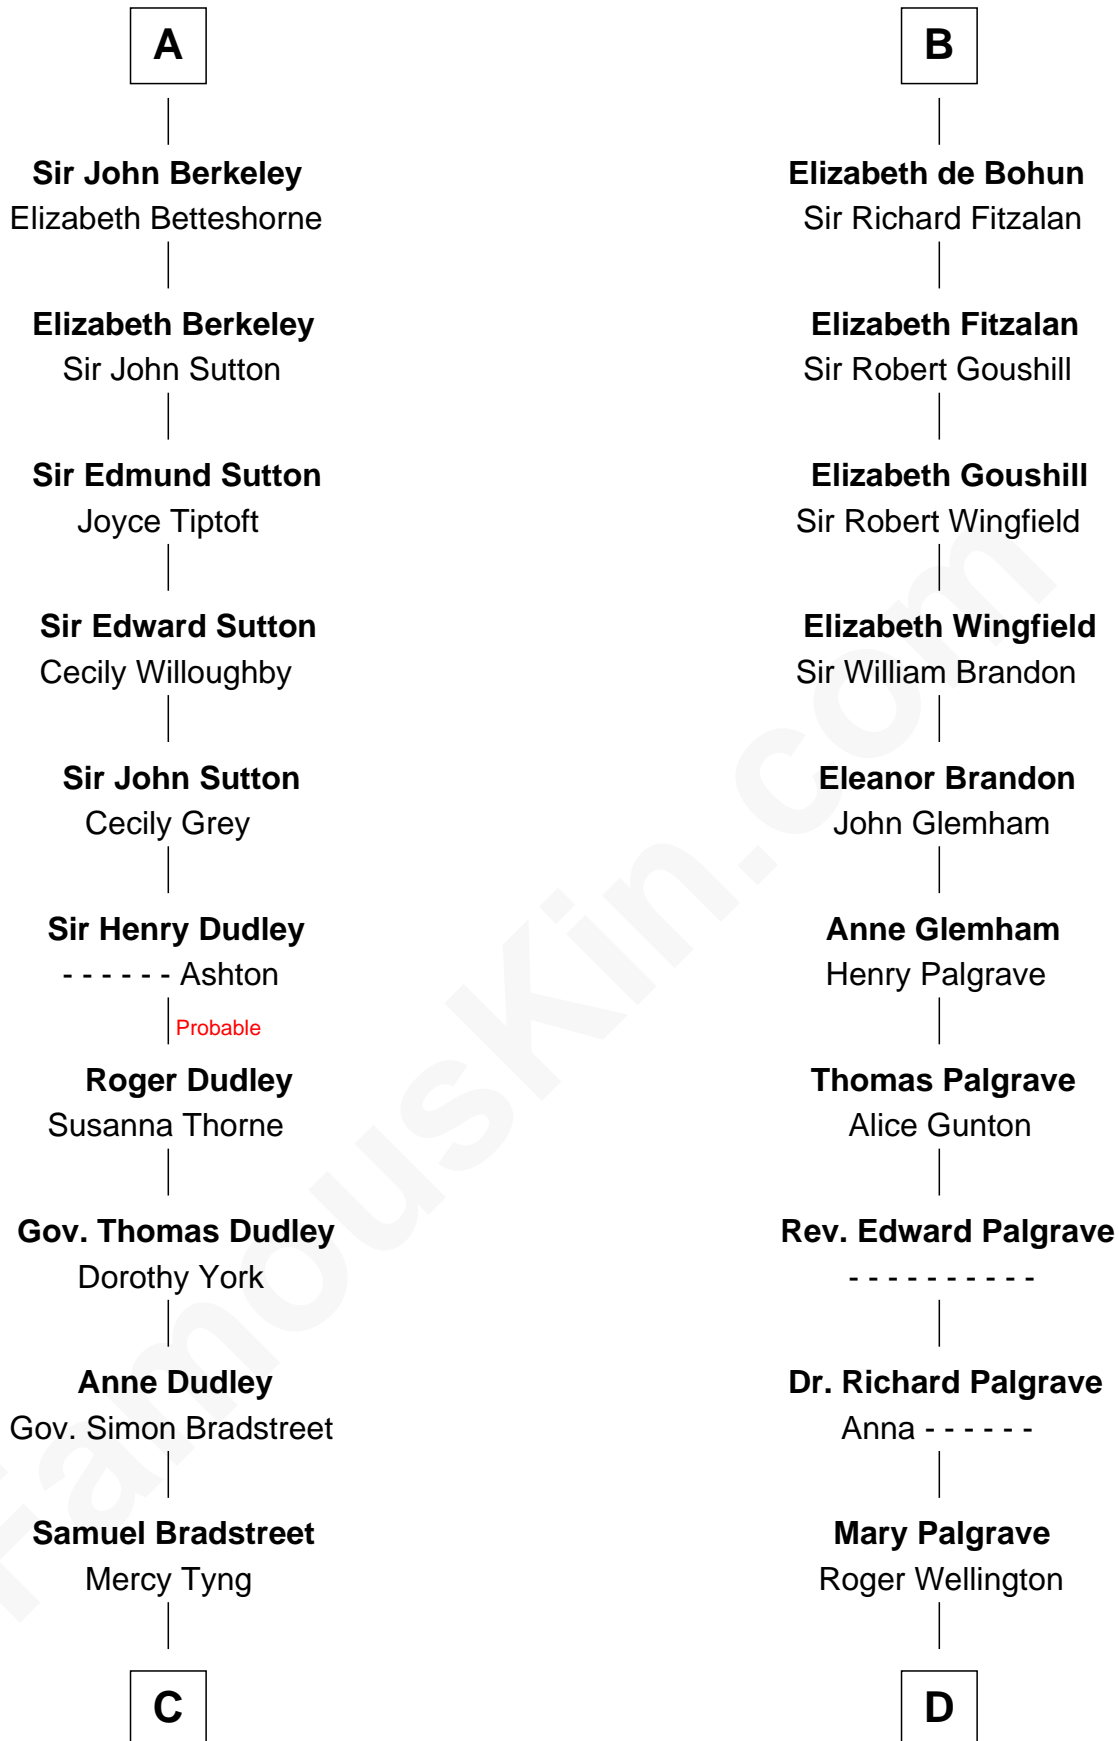

FamousKin.com
Relationship Chart of
Oliver Wendell Holmes, Sr.

American "Fireside" Poet

21st cousin of

Eli Whitney

Inventor of the Cotton Gin

Gilbert Fitzgilbert de Clare

Isabel de Beaumont

C

Mercy Bradstreet

Dr. James Oliver

Sarah Oliver

Jacob Wendell

Oliver Wendell

Mary Jackson

Sarah Wendell

Rev. Abiel Holmes