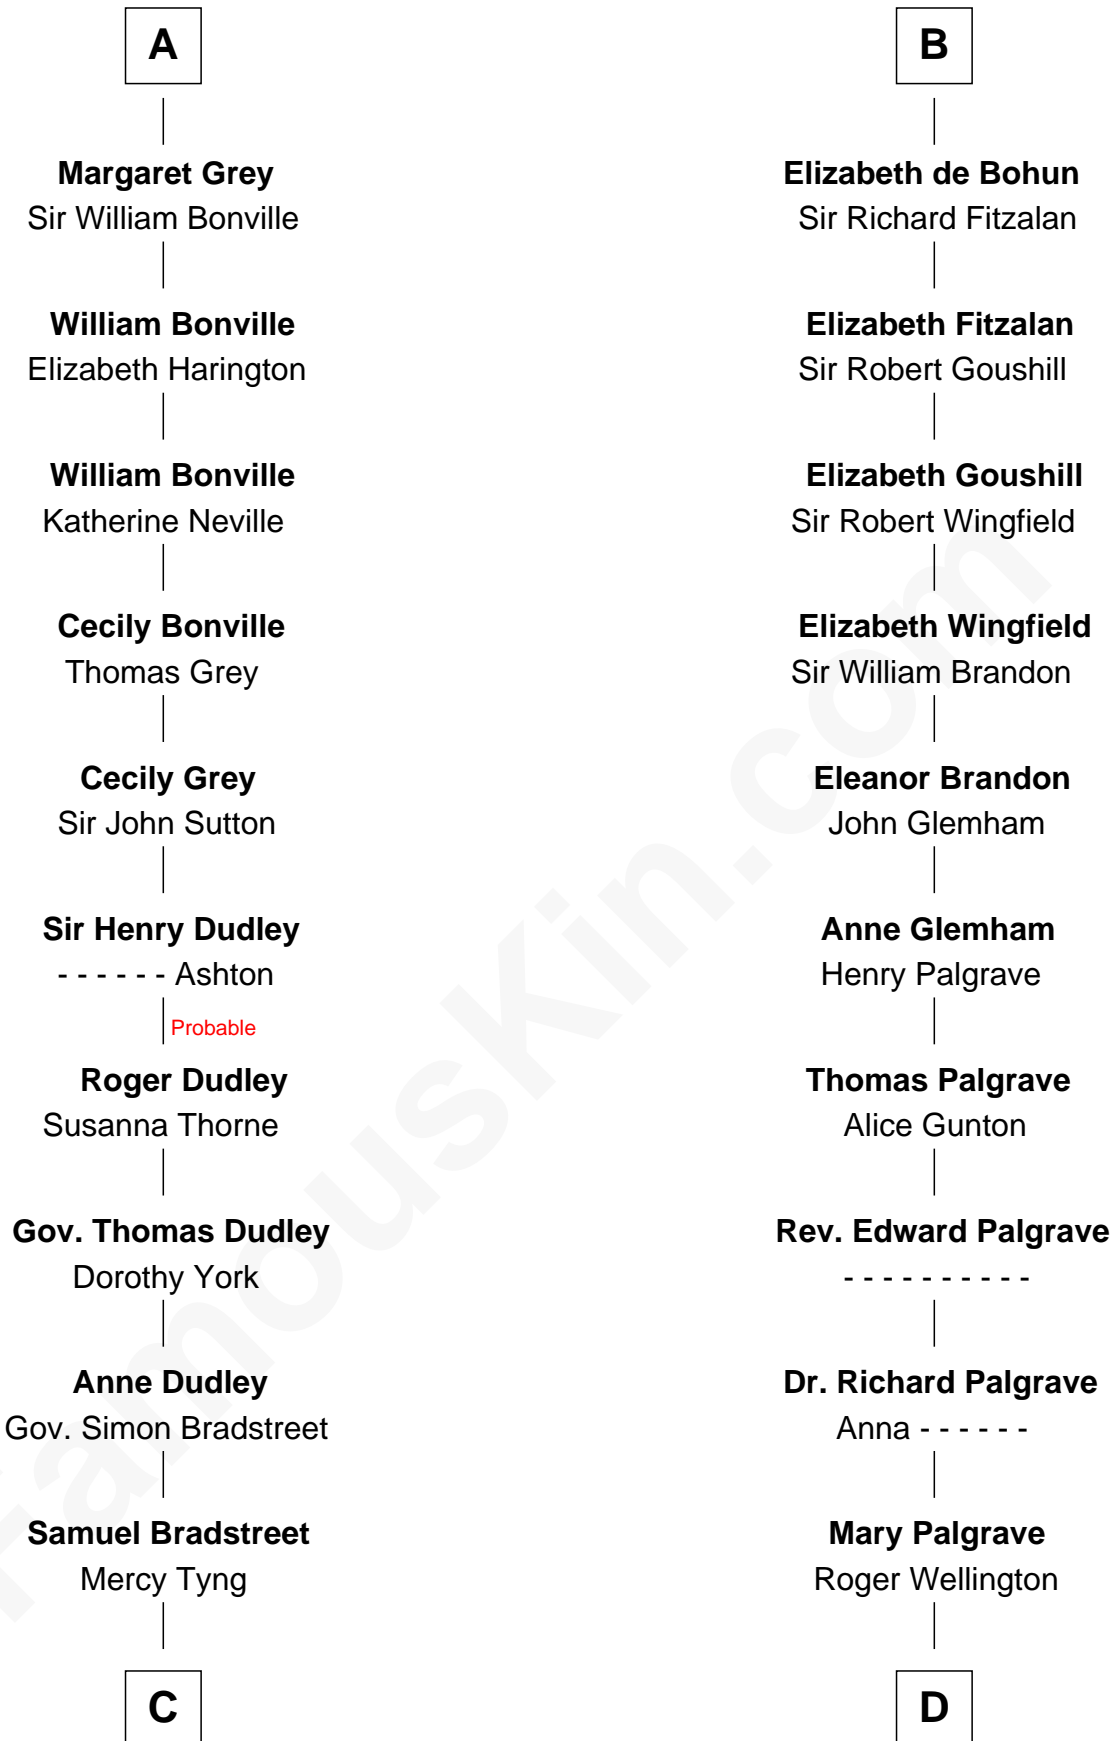

FamousKin.com

Relationship Chart of Oliver Wendell Holmes, Sr.

American "Fireside" Poet

21st cousin of

Eli Whitney

Inventor of the Cotton Gin

Henry of Huntingdon

Ada de Warenne

Elizabeth de Hastings

Sir Roger de Grey

Sir Reynold de Grey

Eleanor le Strange

Sir Reynold Grey

Margaret de Ros

A

Margaret of Scotland

Maud de Fiennes

Humphrey de Bohun

Elizabeth Plantagenet

Sir William de Bohun

Elizabeth de Badlesmere

B

C

Mercy Bradstreet