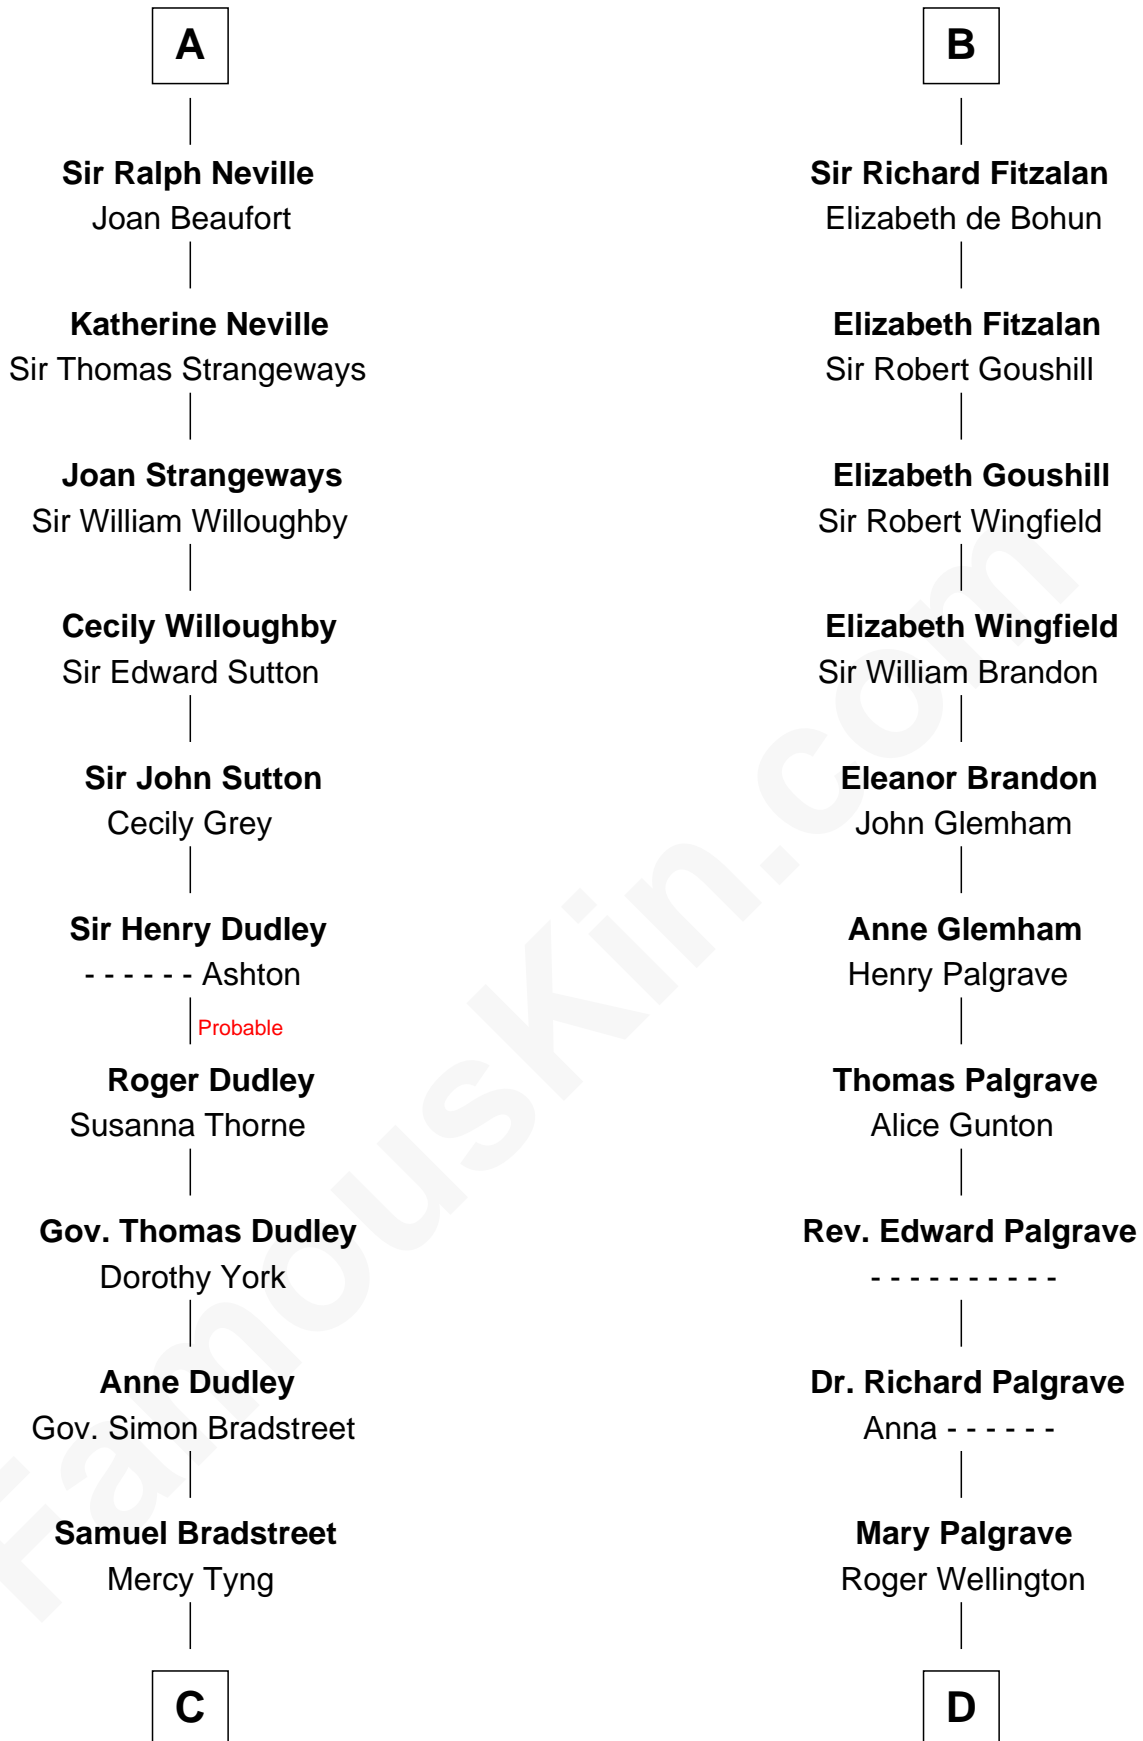

FamousKin.com

Relationship Chart of

Oliver Wendell Holmes, Sr.

American "Fireside" Poet

21st cousin of

Eli Whitney

Inventor of the Cotton Gin

C

Mercy Bradstreet

Dr. James Oliver

Sarah Oliver

Jacob Wendell

Oliver Wendell

Mary Jackson

Sarah Wendell

Rev. Abiel Holmes