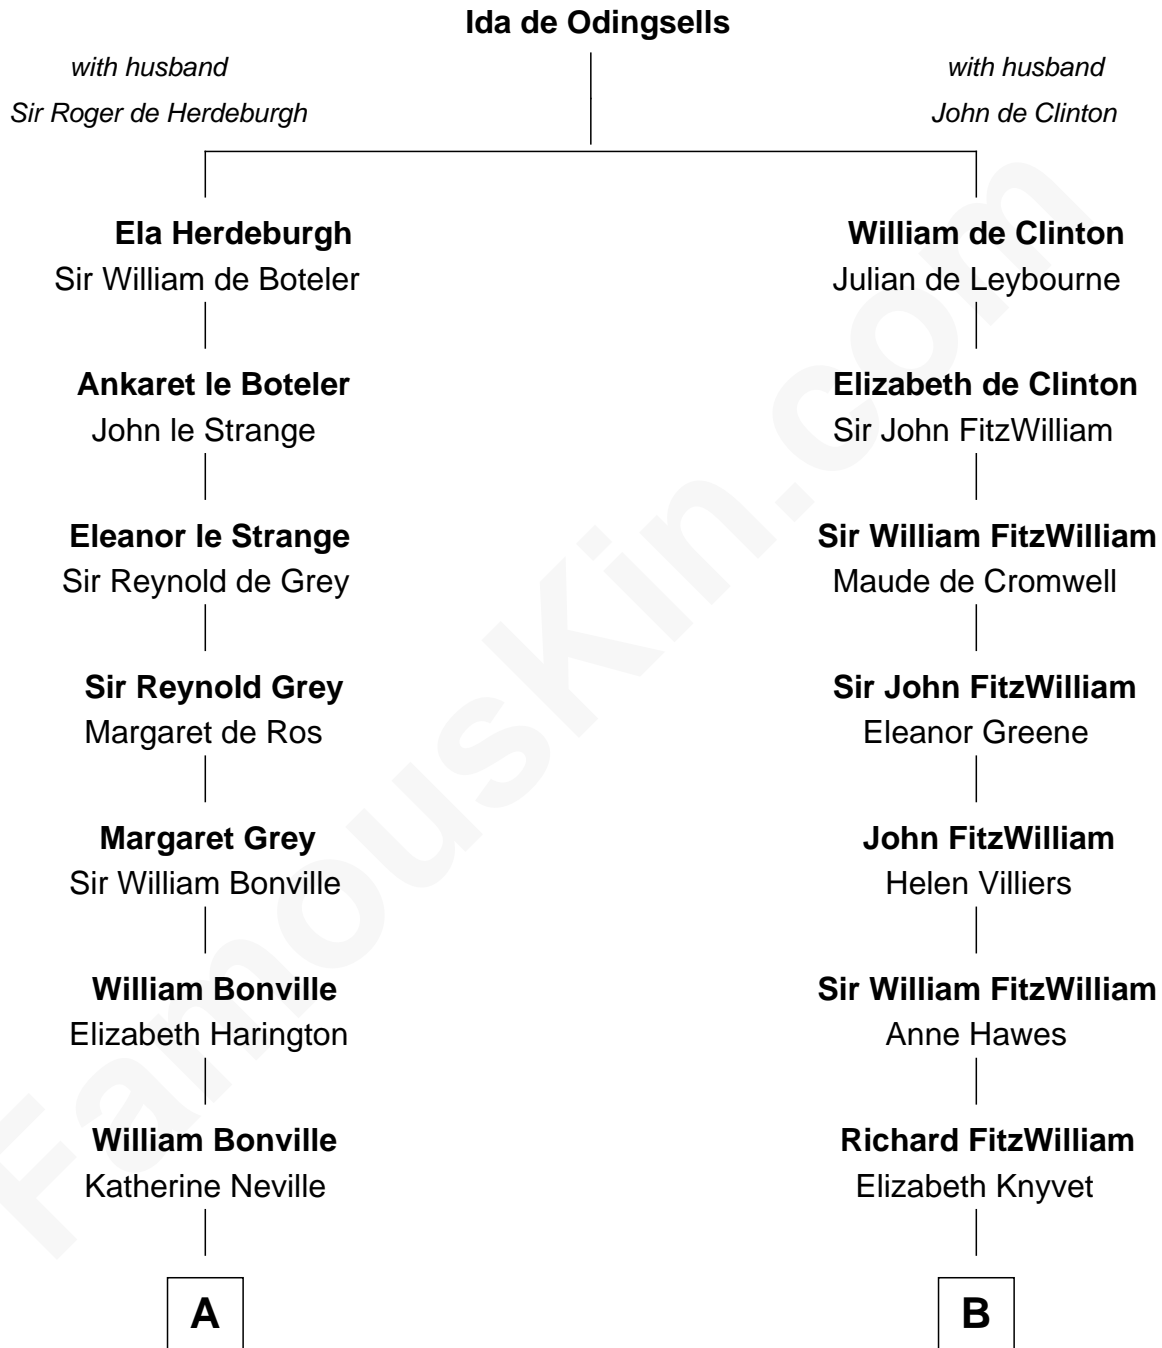

FamousKin.com
Relationship Chart of
Oliver Wendell Holmes, Sr.
American "Fireside" Poet

18th cousin of
Franklin D. Roosevelt
32nd U.S. President

C

Sarah Wendell
Rev. Abiel Holmes

Oliver Wendell Holmes, Sr.
American "Fireside" Poet

D

James Roosevelt
Sara Delano

Franklin D. Roosevelt
32nd U.S. President

FamousKin.com