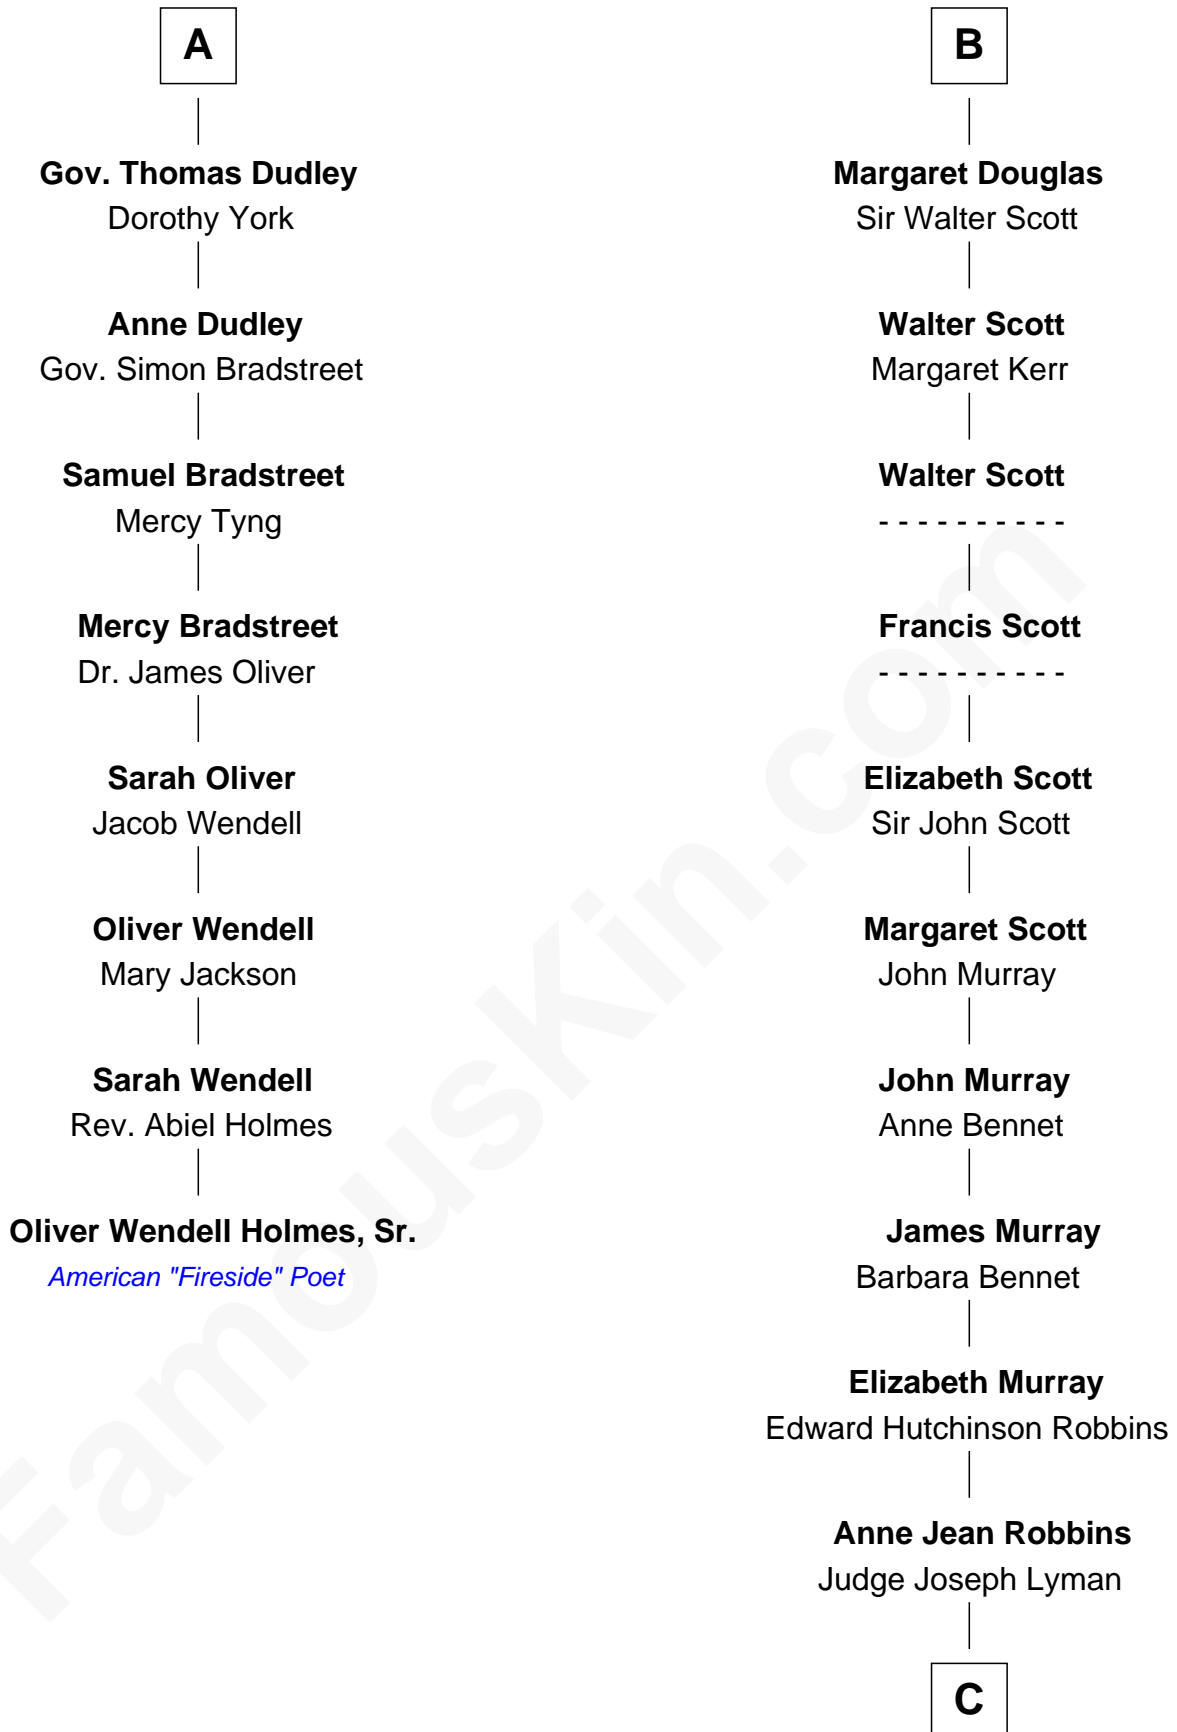

FamousKin.com
Relationship Chart of
Oliver Wendell Holmes, Sr.
American "Fireside" Poet

14th cousin 5 times removed of

Franklin D. Roosevelt
32nd U.S. President

Sir Thomas de Holand
 Alice Fitzalan

C

—
Catharine Robbins Lyman

Warren Delano

—
Sara Delano

James Roosevelt

—
Franklin D. Roosevelt

32nd U.S. President

FamousKin.com