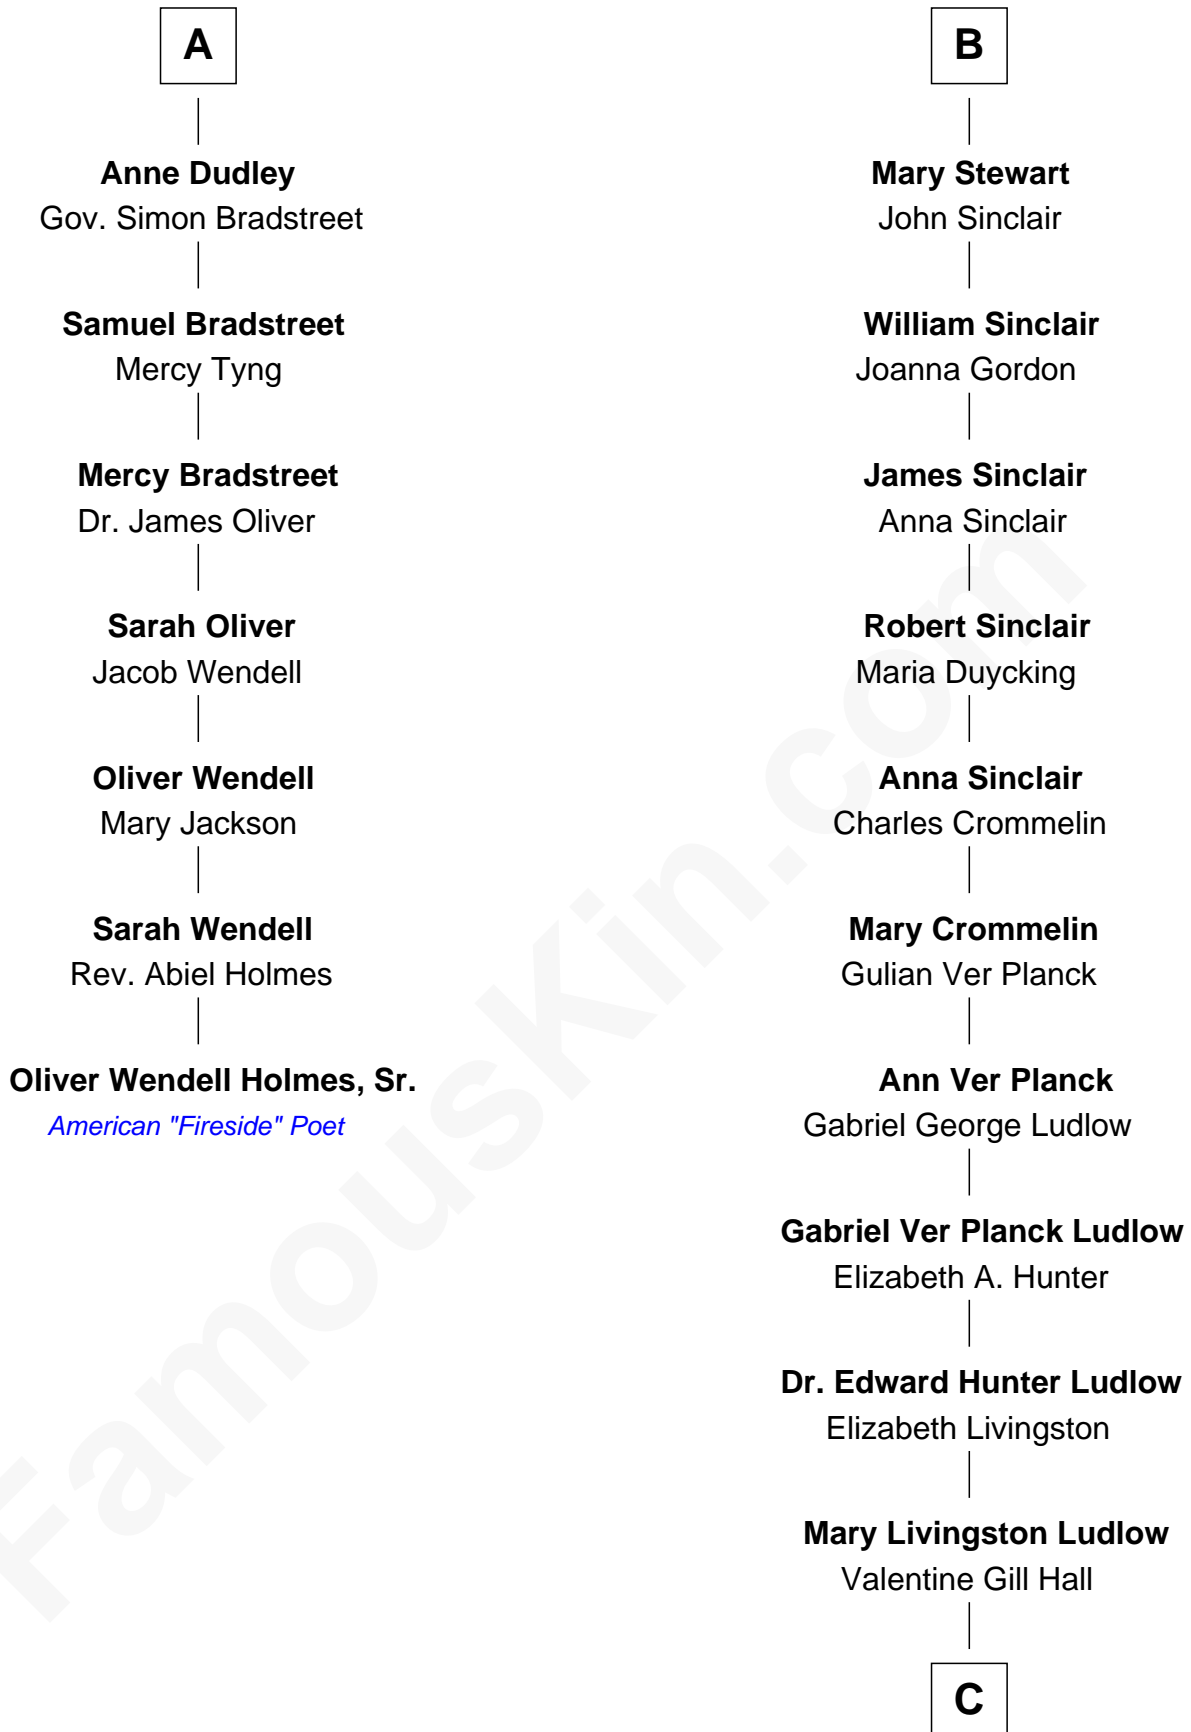

FamousKin.com
Relationship Chart of
Oliver Wendell Holmes, Sr.
American "Fireside" Poet

13th cousin 5 times removed of

Eleanor Roosevelt

First Lady of President Franklin D. Roosevelt

C

—
Anna Rebecca Hall

Elliott Roosevelt

—
Eleanor Roosevelt

First Lady of Franklin Roosevelt

FamousKin.com