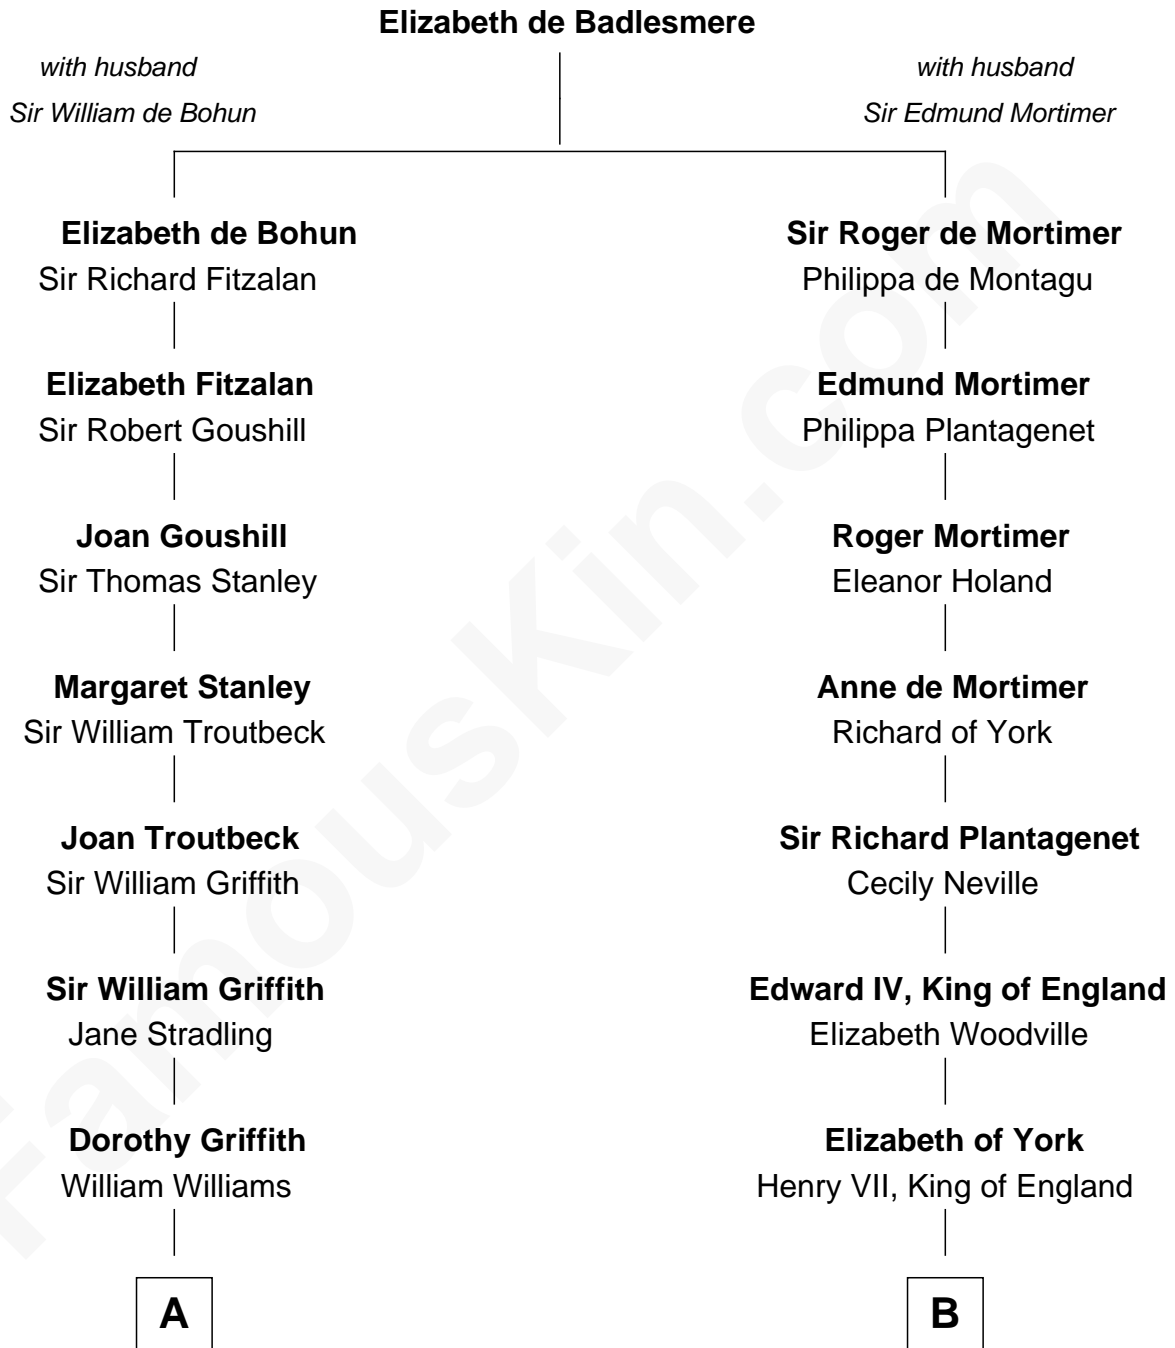

FamousKin.com
Relationship Chart of
Oliver Wendell Holmes, Sr.
American "Fireside" Poet

15th cousin 6 times removed of

Eleanor Roosevelt

First Lady of President Franklin D. Roosevelt

C

Gabriel Ver Planck Ludlow

Elizabeth A. Hunter

Dr. Edward Hunter Ludlow

Elizabeth Livingston

Mary Livingston Ludlow

Valentine Gill Hall

Anna Rebecca Hall

Elliott Roosevelt

Eleanor Roosevelt