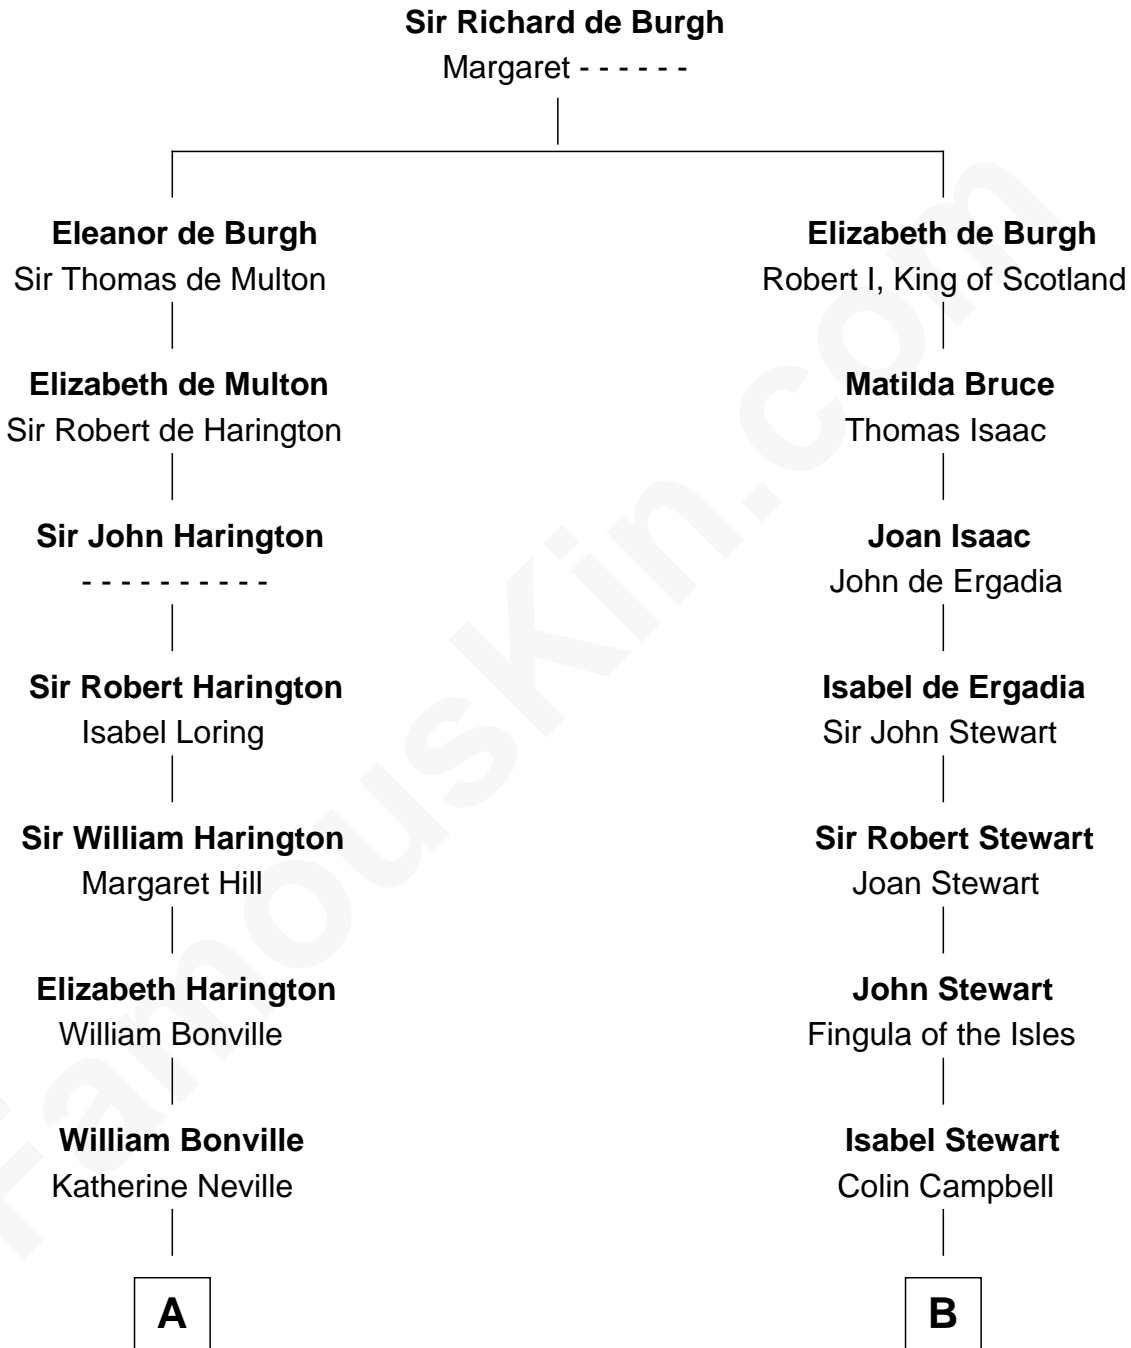

**FamousKin.com**  
**Relationship Chart of**  
**Oliver Wendell Holmes, Sr.**  
*American "Fireside" Poet*

18th cousin 3 times removed of

**Eleanor Roosevelt**

*First Lady of President Franklin D. Roosevelt*

**C**

**Sarah Wendell**  
Rev. Abiel Holmes

**Oliver Wendell Holmes, Sr.**  
*American "Fireside" Poet*

**D**

**Anne Irvine**  
James Bulloch

**James Stephens Bulloch**  
Martha Stewart

**Martha Bulloch**  
Theodore Roosevelt

**Elliott Roosevelt**  
Anna Rebecca Hall

**Eleanor Roosevelt**  
*First Lady of Franklin Roosevelt*