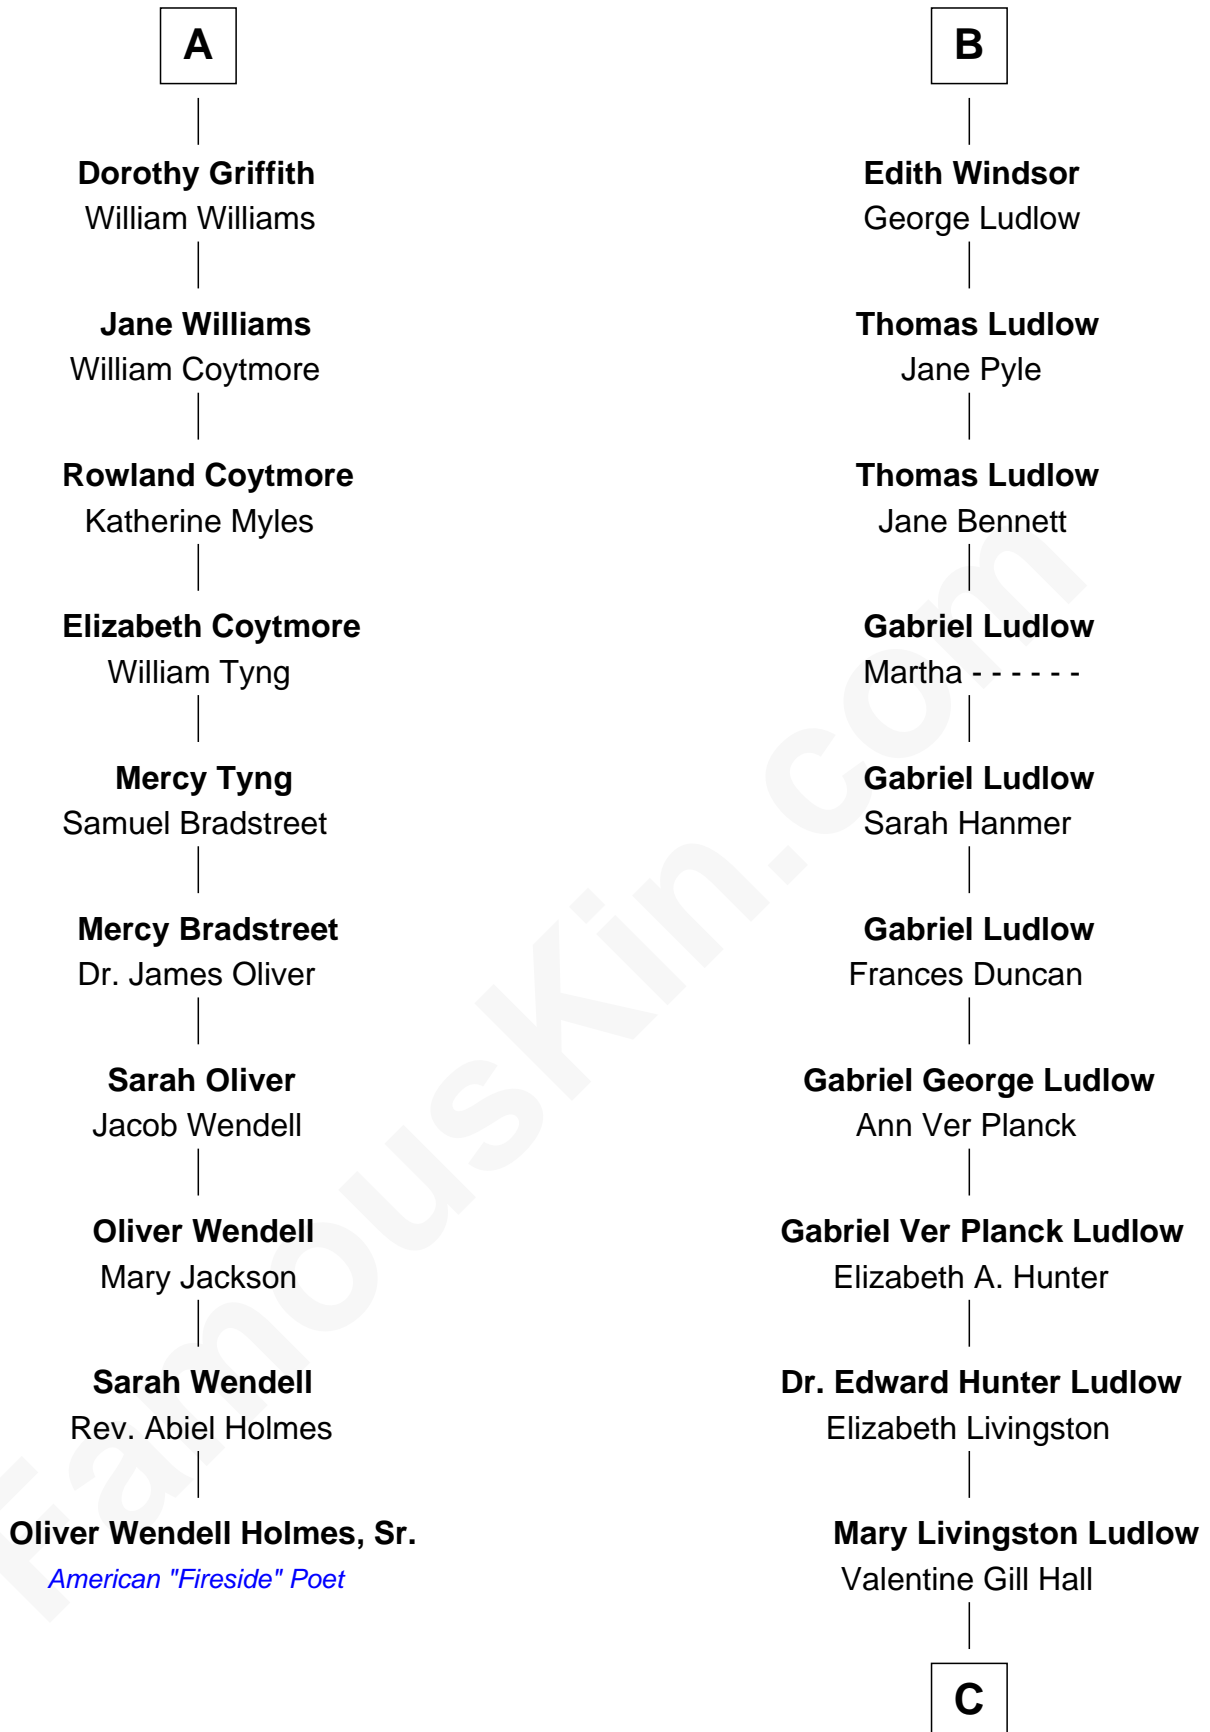

**FamousKin.com**  
**Relationship Chart of**  
**Oliver Wendell Holmes, Sr.**  
*American "Fireside" Poet*

16th cousin 2 times removed of

**Eleanor Roosevelt**

*First Lady of President Franklin D. Roosevelt*

**Elizabeth Fitzalan**  
 Sir Robert Goushill

**Sir Hugh Luttrell**  
 Catherine de Beaumont

**Joan Goushill**  
 Sir Thomas Stanley

**Elizabeth Luttrell**  
 John Stratton

**Margaret Stanley**  
 Sir William Troutbeck

**Elizabeth Stratton**  
 John Andrews

**Joan Troutbeck**  
 Sir William Griffith

**Elizabeth Andrews**  
 Sir Thomas de Windsor

**Sir William Griffith**  
 Jane Stradling

**Sir Andrews de Windsor**  
 Elizabeth Blount

**A**

**B**

**C**

—  
**Anna Rebecca Hall**

Elliott Roosevelt

—  
**Eleanor Roosevelt**

*First Lady of Franklin Roosevelt*

FamousKin.com