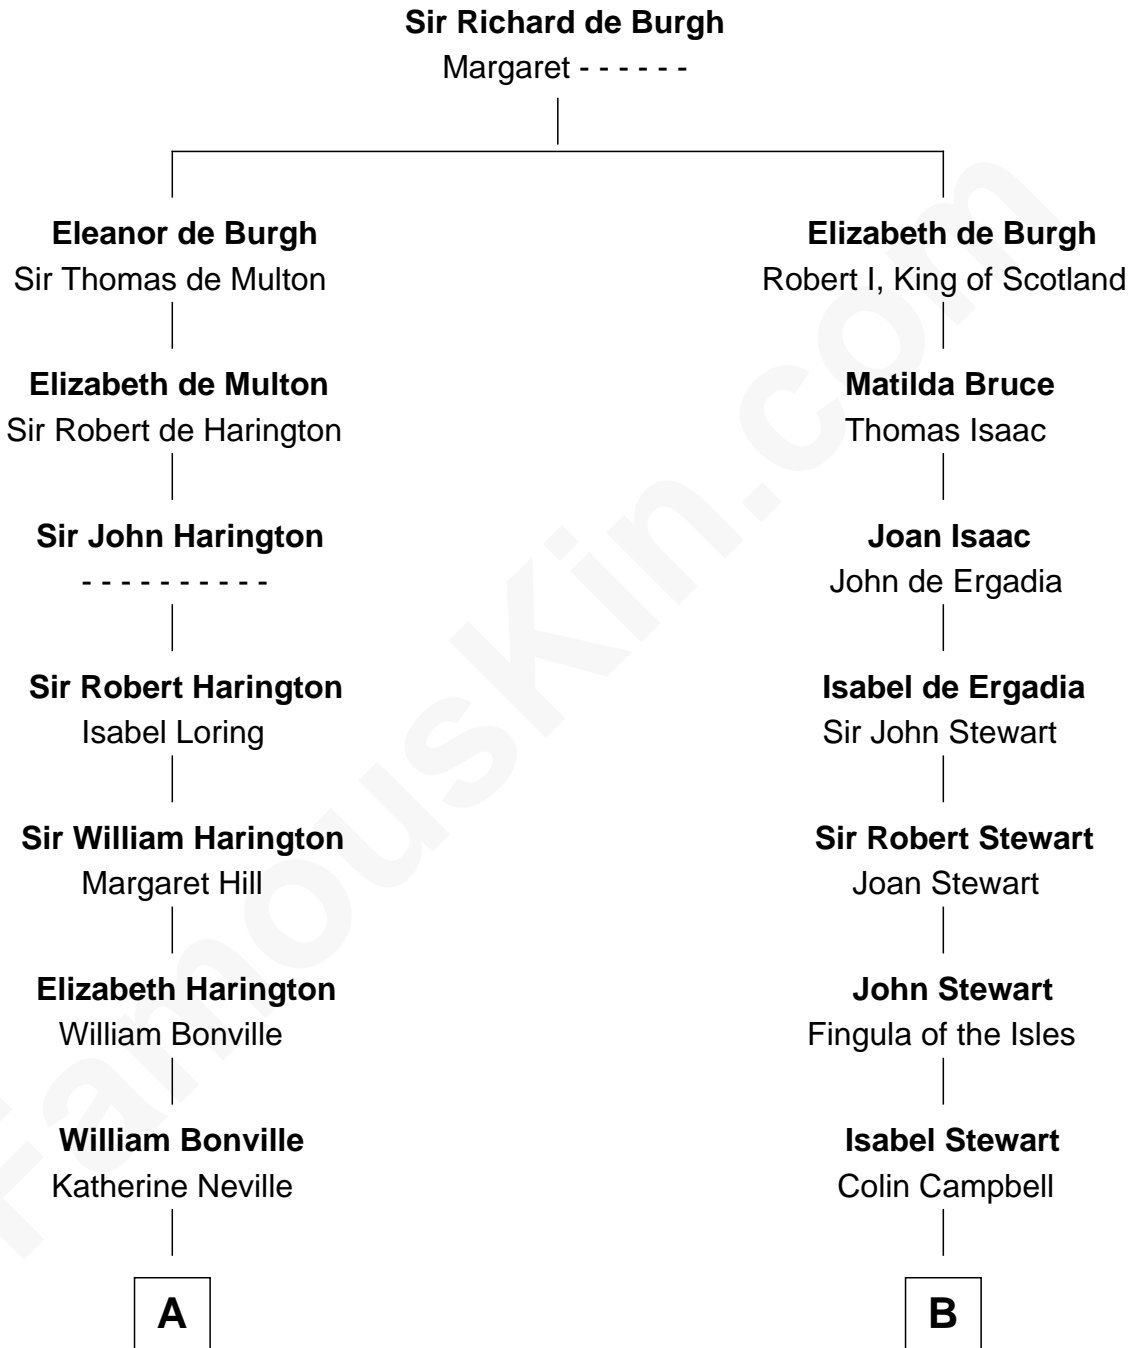

FamousKin.com
Relationship Chart of
Oliver Wendell Holmes, Sr.
American "Fireside" Poet

18th cousin 2 times removed of
Theodore Roosevelt
26th U.S. President

C

Sarah Wendell
Rev. Abiel Holmes

Oliver Wendell Holmes, Sr.
American "Fireside" Poet

D

Anne Irvine
James Bulloch

James Stephens Bulloch
Martha Stewart

Martha Bulloch
Theodore Roosevelt

Theodore Roosevelt
26th U.S. President